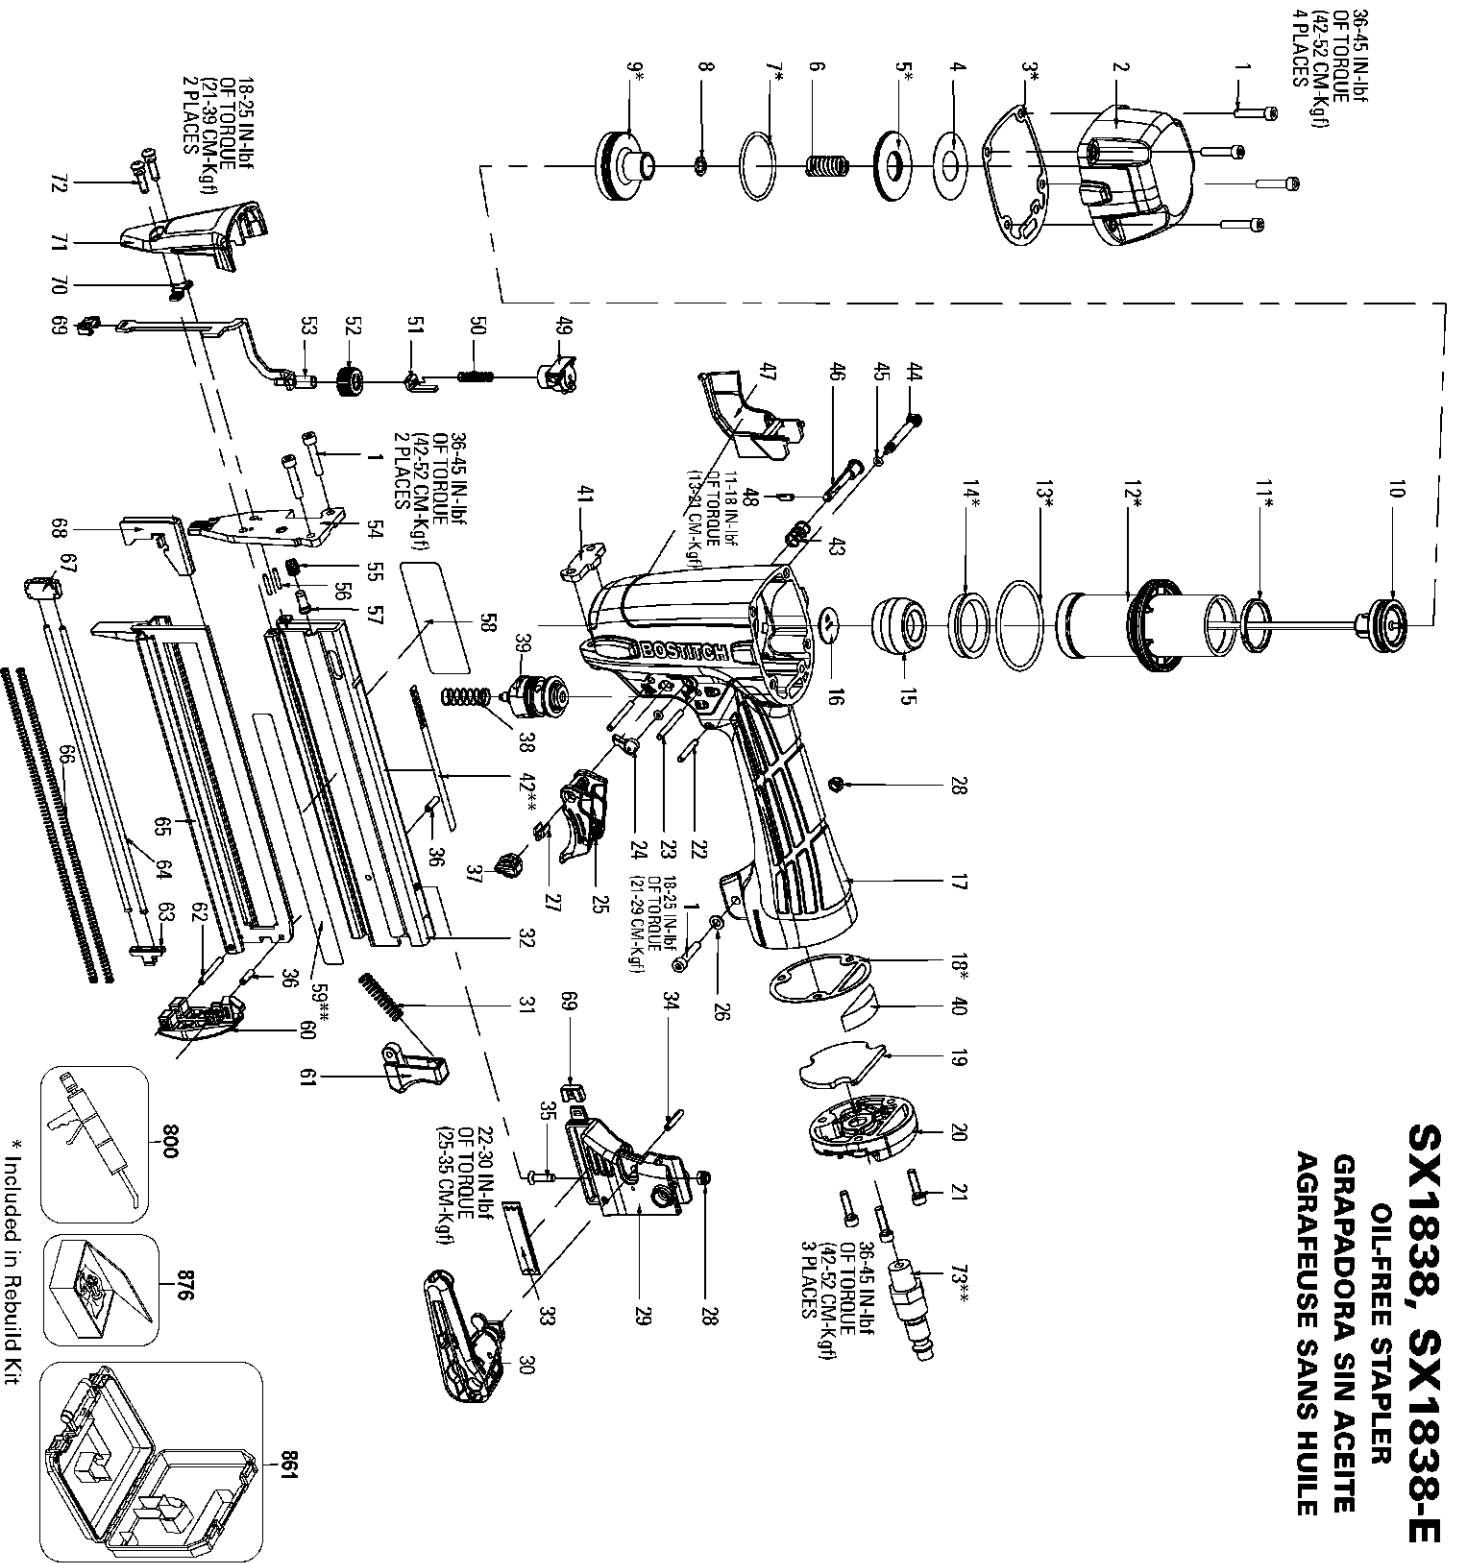

SX1838, SX1838-E

OIL-FREE STAPLER

GRAPADORA SIN ACEITE

AGRAFEUSE SANS HUILE

* Included in Rebuild Kit
 ** Not included in SX1838-E

Parts List for SX1838K Type 0

Item Number	Part Number	Description	Qty Required
1	100260	SCREW	7
2	181917	ASSEMBLY-CAP	1
3	175682	GASKET-FRAME/CAP	1
4	180445	PLATE	1
5	180446	SEAL	1
6	180447	SPRING	1
7	180448	O RING	1
8	180449	WASHER FLAT	1
9	180450-S	HEAD VALVE BODY	1
10	180205	ASSEMBLY-PISTON/DRIV	1
11	180457	RING-PISTON	1
12	180458	SLEEVE-CYLINDER	1
13	180459	O-RING-44.7MMX2.4MM	1
14	180460	CHECK SEAL	1
15	180461	BUMPER	1
16	180462	DRIVER GUIDE	1
17	175656	FRAME-OVERMOLD	1
18	180463	GASKET-END CAP	1
19	180578	AIR FILTER	1
20	180465	END CAP	1
21	MSC4070-16	SCREW-SHCS-M4X0.7X16	1
22	180475	PIN-SPRING-M3X20MM	1
23	174345	PIN SPRING	1
24	184518	BUTTON-TRIGGER LOCK	1
25	184513	ASSEMBLY-TRIGGER	1
26	180504	WASHER, FLAT	1
27	184508	BUSHING	1

Parts List for SX1838K Type 0

Item Number	Part Number	Description	Qty Required
28	MHE4070-100	ELASTIC STOP NUT-M4	2
29	181914	BRACKET-MAGAZINE	1
30	180515	ASSEMBLY-BELT HOOK	1
31	180528	SPRING	1
32	180192	MAGAZINE-FIXED-MACHI	1
34	107583	PIN SPRING	1
35	174307	SCREW-SFHCS-M4X0.7X1	1
36	MPG030012	PIN SPRING	2
37	184506	BUTTON-MODE SWITCH	1
38	180476	SPRING-TRIGGER	1
39	TVA15	TRIGGER VALVE	1
40	180208	PLATE-DRIVER	1
41	180208	PLATE-DRIVER	1
42	181919	LABEL-WARNING	1
43	180481	SPRING-MODE SWITCH	1
44	184519	PIN-TRIGGER LOCK	1
45	MRG002514	O-RING-.098X.055	1
46	184507	PIN-MODE SWITCH	1
47	180530	GUIDE	1
48	180484	SCREW-SET-M3X8MM	1
49	180514	GUIDE-UPPER TRIP	1
50	180513	SPRING	1
51	180510	ASSEMBLY-UPPER CONTA	1
52	180509	ADJUSTING KNOB	1
53	180318	ASSEMBLY-TRIP	1
54	180190	NOSE	1
55	180521	SPRING-LOCKOUT	1