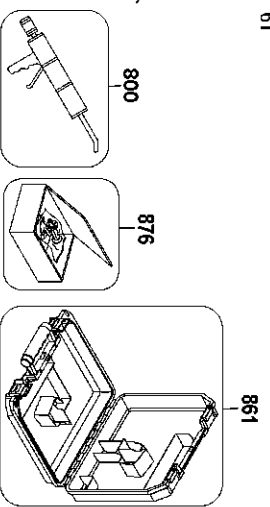

SX1838, SX1838-E

OIL-FREE STAPLER

GRAPADORA SIN ACEITE

AGRAFEUSE SANS HUILE

* Included in Rebuild Kit
 ** Not included in SX1838-E

Parts List for SX1838K Type 0

Item Number	Part Number	Description	Qty Required
1	100260	SCREW	7
2	181917	ASSEMBLY-CAP	1
3	175682	GASKET-FRAME/CAP	1
4	180445	PLATE	1
5	180446	SEAL	1
6	180447	SPRING	1
7	180448	O RING	1
8	180449	WASHER FLAT	1
9	180450-S	HEAD VALVE BODY	1
10	180205	ASSEMBLY-PISTON/DRIV	1
11	180457	RING-PISTON	1
12	180458	SLEEVE-CYLINDER	1
13	180459	O-RING-44.7MMX2.4MM	1
14	180460	CHECK SEAL	1
15	180461	BUMPER	1
16	180462	DRIVER GUIDE	1
17	175656	FRAME-OVERMOLD	1
18	180463	GASKET-END CAP	1
19	180578	AIR FILTER	1
20	180465	END CAP	1
21	MSC4070-16	SCREW-SHCS-M4X0.7X16	1
22	180475	PIN-SPRING-M3X20MM	1
23	174345	PIN SPRING	1
24	184518	BUTTON-TRIGGER LOCK	1
25	184513	ASSEMBLY-TRIGGER	1
26	180504	WASHER, FLAT	1
27	184508	BUSHING	1

Parts List for SX1838K Type 0

Item Number	Part Number	Description	Qty Required
28	MHE4070-100	ELASTIC STOP NUT-M4	2
29	181914	BRACKET-MAGAZINE	1
30	180515	ASSEMBLY-BELT HOOK	1
31	180528	SPRING	1
32	180192	MAGAZINE-FIXED-MACHI	1
34	107583	PIN SPRING	1
35	174307	SCREW-SFHCS-M4X0.7X1	1
36	MPG030012	PIN SPRING	2
37	184506	BUTTON-MODE SWITCH	1
38	180476	SPRING-TRIGGER	1
39	TVA15	TRIGGER VALVE	1
40	180208	PLATE-DRIVER	1
41	180208	PLATE-DRIVER	1
42	181919	LABEL-WARNING	1
43	180481	SPRING-MODE SWITCH	1
44	184519	PIN-TRIGGER LOCK	1
45	MRG002514	O-RING-.098X.055	1
46	184507	PIN-MODE SWITCH	1
47	180530	GUIDE	1
48	180484	SCREW-SET-M3X8MM	1
49	180514	GUIDE-UPPER TRIP	1
50	180513	SPRING	1
51	180510	ASSEMBLY-UPPER CONTA	1
52	180509	ADJUSTING KNOB	1
53	180318	ASSEMBLY-TRIP	1
54	180190	NOSE	1
55	180521	SPRING-LOCKOUT	1