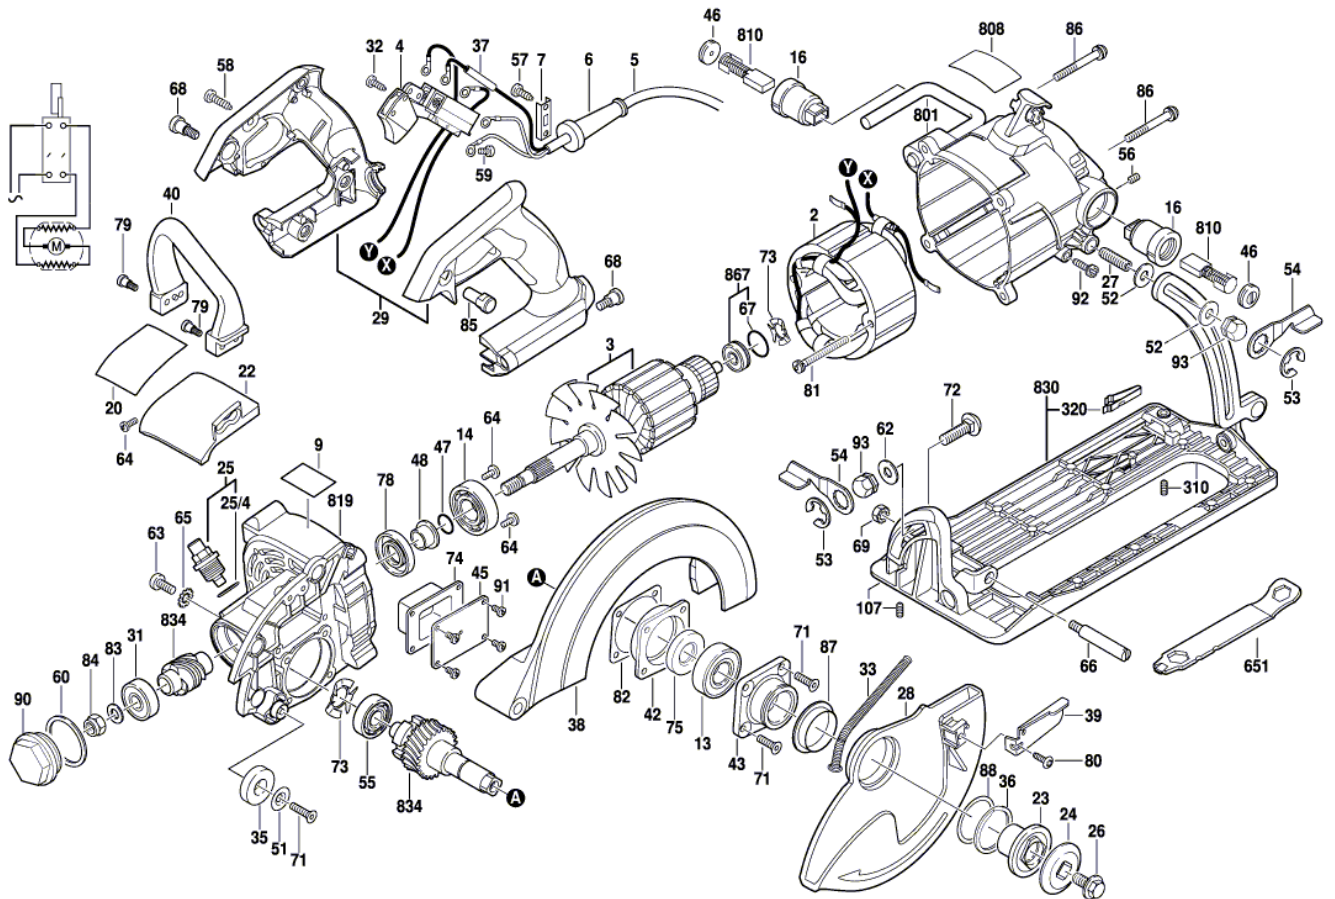

Product Description: Circular Saw
Model Number: SPT77WML-72
Body Number: 0610211002
Version: A
Issue Date: 2015/03/31

No.	Product Model#	Part Number	Description	Qty
2	SPT77WML-72	2740460001	Field 115V	1
3	SPT77WML-72	2751138001	Armature 115V	1
4	SPT77WML-72	4870621001	Switch	1
5	SPT77WML-72	4810003203	Power supply cord	1
6	SPT77WML-72	3129140001	Grommet	1
7	SPT77WML-72	3706465001	Cable Clip	1
9	SPT77WML-72	2244067003	Sticker	1
13	SPT77WML-72	5700058006	Ball Bearing	1
14	SPT77WML-72	5700058007	Ball Bearing	1
16	SPT77WML-72	2800265001	Brush Holder	2
20	SPT77WML-72	2243684002	Warning Plate	1
22	SPT77WML-72	3129158001	Hood	1
23	SPT77WML-72	3521018001	Washer	1
24	SPT77WML-72	3552745001	Washer	1
25	SPT77WML-72	2825427001	Oil Drain Plug	1
25/4	SPT77WML-72	5690378001	O-Ring	1
26	SPT77WML-72	5640257001	Collar bolt	1
27	SPT77WML-72	5620587001	Stud	1
28	SPT77WML-72	3422089001	Lower guard	1
29	SPT77WML-72	2825664001	Set Of Handles	1
31	SPT77WML-72	5700013012	Ball Bearing	1
32	SPT77WML-72	5610328001	Screw	1
33	SPT77WML-72	3660679001	Extension Spring	1
35	SPT77WML-72	3129161001	End stop	1
36	SPT77WML-72	5660250001	Spring retaining ring	1
37	SPT77WML-72	4920156001	Insulating Tube	1
38	SPT77WML-72	3422088001	Upper guard	1
39	SPT77WML-72	3706463001	Lever	1
40	SPT77WML-72	3322308001	Handle	1
42	SPT77WML-72	3422074001	Bearing Plate	1
43	SPT77WML-72	3521015001	Guard Plate	1
45	SPT77WML-72	3706404001	Cover	1
46	SPT77WML-72	3129240001	Device cap	2
47	SPT77WML-72	5690368001	O-Ring	1
48	SPT77WML-72	3552844001	Collar	1
51	SPT77WML-72	5650612001	Washer	1
52	SPT77WML-72	5650641001	Washer	2
53	SPT77WML-72	5660252001	Spring retaining ring	2
54	SPT77WML-72	3706392001	Locking Lever	2
55	SPT77WML-72	5700008030	groove ball bearing	1
56	SPT77WML-72	5620588001	Set screw	2
57	SPT77WML-72	5610323001	Screw	2
58	SPT77WML-72	5610324001	Screw	4
59	SPT77WML-72	5610334001	Screw	1
60	SPT77WML-72	5690372001	O-Ring	1
62	SPT77WML-72	5650617001	Washer	1
63	SPT77WML-72	5620590001	Screw	3
64	SPT77WML-72	5610325001	Contact Screw	4
65	SPT77WML-72	5650615001	Washer	3
66	SPT77WML-72	5620591001	Stud	1
67	SPT77WML-72	5690376001	O-Ring	1
68	SPT77WML-72	5620592001	Screw	3
69	SPT77WML-72	5630311001	Self-locking nut	1