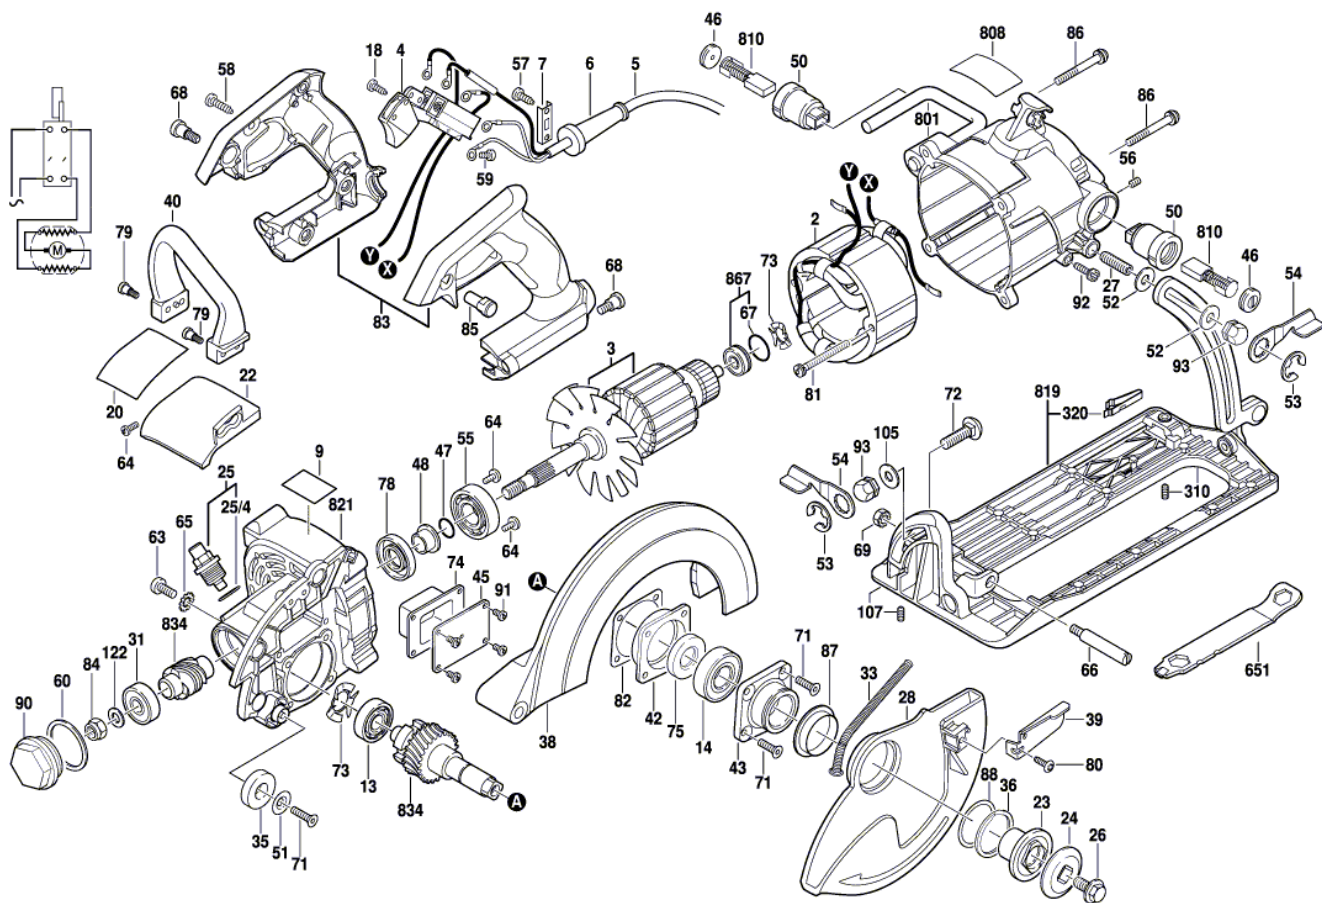

Product Description: Circular Saw  
Model Number: SPT77WM-22  
Body Number: 0610210001  
Version: A  
Issue Date: 2015/02/10

No.	Product Model#	Part Number	Description	Qty
2	SPT77WM-22	2740447001	Field 120V	1
3	SPT77WM-22	2751122001	Armature 120V	1
4	SPT77WM-22	4870621001	Switch	1
5	SPT77WM-22	4810003233	Power supply cord	1
6	SPT77WM-22	3129140001	Grommet	1
7	SPT77WM-22	3706465001	Cable Clip	1
9	SPT77WM-22	2244067002	Sticker	1
13	SPT77WM-22	5700008030	groove ball bearing	1
14	SPT77WM-22	5700058006	Ball Bearing	1
18	SPT77WM-22	5610328001	Screw	1
20	SPT77WM-22	2243684002	Warning Plate	1
22	SPT77WM-22	3129158001	Hood	1
23	SPT77WM-22	3521018001	Washer	1
24	SPT77WM-22	3552745001	Washer	1
25	SPT77WM-22	2825427001	Oil Drain Plug	1
25/4	SPT77WM-22	5690378001	O-Ring	1
26	SPT77WM-22	5640257001	Collar bolt	1
27	SPT77WM-22	5620587001	Stud	1
28	SPT77WM-22	3422089001	Lower guard	1
31	SPT77WM-22	5700013012	Ball Bearing	1
33	SPT77WM-22	3660679001	Extension Spring	1
35	SPT77WM-22	3129161001	End stop	1
36	SPT77WM-22	5660250001	Spring retaining ring	1
38	SPT77WM-22	3422063001	Upper guard	1
39	SPT77WM-22	3706463001	Lever	1
40	SPT77WM-22	3129162002	Handle	1
42	SPT77WM-22	3422074001	Bearing Plate	1
43	SPT77WM-22	3521015001	Guard Plate	1
45	SPT77WM-22	3706401001	Cover	1
46	SPT77WM-22	3129240001	Device cap	2
47	SPT77WM-22	5690368001	O-Ring	1
48	SPT77WM-22	3552844001	Collar	1
50	SPT77WM-22	2800265001	Brush Holder	2
51	SPT77WM-22	5650612001	Washer	1
52	SPT77WM-22	5650641001	Washer	2
53	SPT77WM-22	5660252001	Spring retaining ring	2
54	SPT77WM-22	3706392001	Locking Lever	2
55	SPT77WM-22	5700058007	Ball Bearing	1
56	SPT77WM-22	5620588001	Set screw	2
57	SPT77WM-22	5610323001	Screw	2
58	SPT77WM-22	5610324001	Screw	4
59	SPT77WM-22	5610334001	Screw	1
60	SPT77WM-22	5690372001	O-Ring	1
63	SPT77WM-22	5620590001	Screw	3
64	SPT77WM-22	5610325001	Contact Screw	4
65	SPT77WM-22	5650615001	Washer	3
66	SPT77WM-22	5620591001	Stud	1
67	SPT77WM-22	5690376001	O-Ring	1
68	SPT77WM-22	5620592001	Screw	3
69	SPT77WM-22	5630311001	Self-locking nut	1
71	SPT77WM-22	5620593001	Screw	5
72	SPT77WM-22	5620594001	Bolt	1
73	SPT77WM-22	5650616001	Spring Washer	2