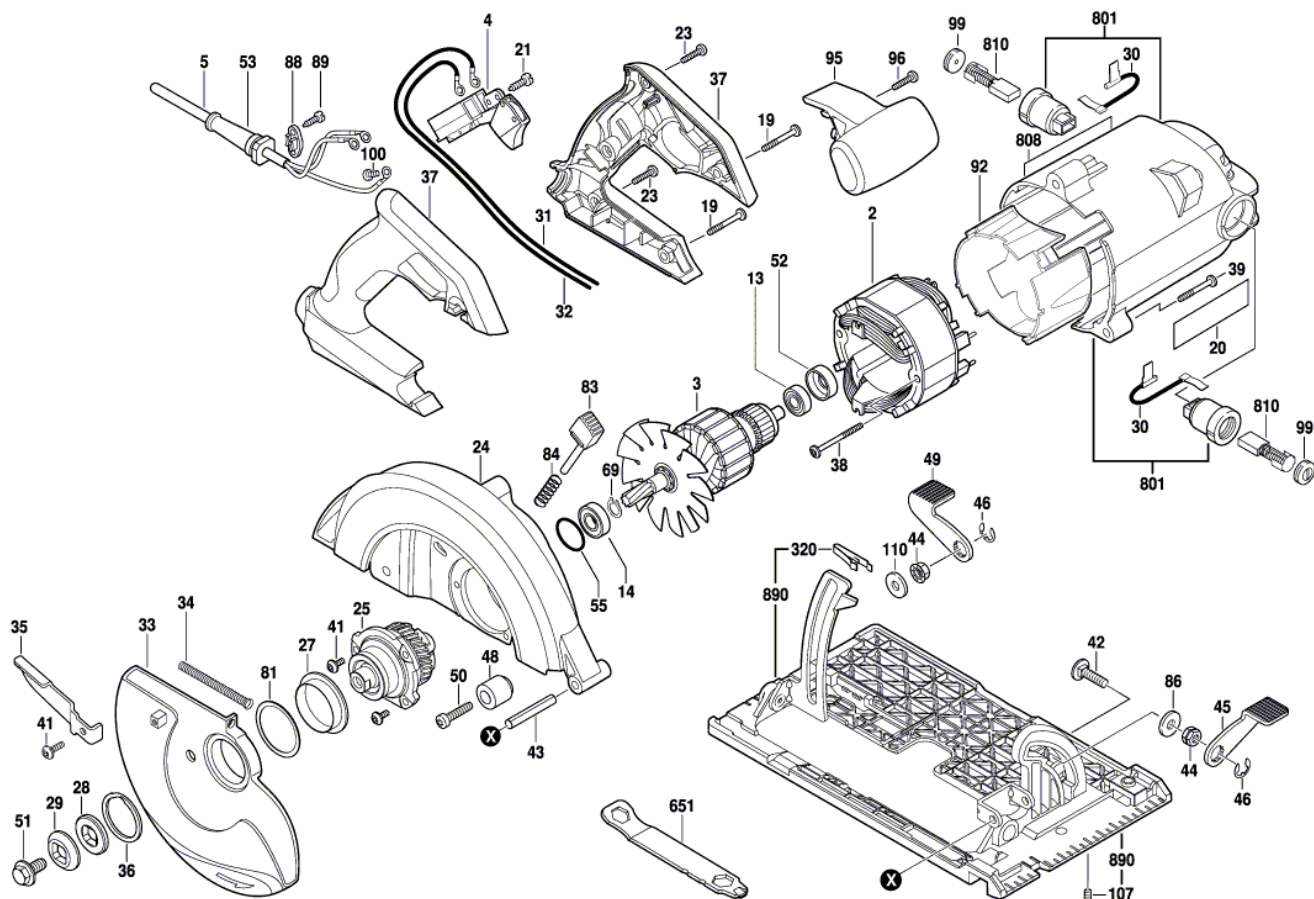

Product Description: Circular Saw  
Model Number: SPT67WM-22  
Body Number: 0610223001  
Version: A  
Issue Date: 2014/09/04

No.	Product Model#	Part Number	Description	Qty
2	SPT67WM-22	2740455001	Stator	1
3	SPT67WM-22	2751135002	Rotor	1
4	SPT67WM-22	4870632001	Trigger Switch	1
5	SPT67WM-22	4810223002	Power Cord & Plug	1
13	SPT67WM-22	5700008033	Ball Bearing	1
14	SPT67WM-22	5700352001	Ball Bearing	1
19	SPT67WM-22	5610331001	Tapping Screw	2
20	SPT67WM-22	2241120002	NamePlate	1
21	SPT67WM-22	5610335001	Tapping Screw	1
23	SPT67WM-22	5620599001	Hexagon Socket Screw	3
24	SPT67WM-22	2826184001	Upper Guard Set	1
25	SPT67WM-22	2826176002	Gear Shaft Set	1
27	SPT67WM-22	3129149001	Bushing	1
28	SPT67WM-22	3521011001	Inner Flange	1
29	SPT67WM-22	3521010001	Outer Flange	1
30	SPT67WM-22	2825530001	Internal Wire ASSY	2
31	SPT67WM-22	2825541001	Internal Wire ASSY	1
32	SPT67WM-22	2825542001	Internal Wire ASSY	1
33	SPT67WM-22	3422132001	Lower Guard	1
34	SPT67WM-22	3660679002	Tension Spring	1
35	SPT67WM-22	3706504001	Moving Guard Lever	1
36	SPT67WM-22	5660250001	Circlip For Shaft,	1
37	SPT67WM-22	3900115001	L R Handle Set	1
38	SPT67WM-22	5620607001	Screw with Washer	2
39	SPT67WM-22	5610333001	Tapping Screw	1
41	SPT67WM-22	5610326001	Hexalobular Socket Screw	4
42	SPT67WM-22	5640267001	Square Neck Bolt	1
43	SPT67WM-22	5670462001	Spring Pin	1
44	SPT67WM-22	5630319001	Nut	2
45	SPT67WM-22	3706503001	Bevel Lever	1
46	SPT67WM-22	5690382001	E Ring	2
48	SPT67WM-22	3129217001	Stopper	1
49	SPT67WM-22	3706453001	Depth Adjusting Lever	1
50	SPT67WM-22	5620592001	Shoulder Screw	1
51	SPT67WM-22	5620585001	Flange Bolt	1
52	SPT67WM-22	3129277001	Bearing Holder	1
53	SPT67WM-22	3129140001	Cord Guard	1
55	SPT67WM-22	3129226001	O Ring	1
69	SPT67WM-22	5660259001	Circlip For Shaft	1
81	SPT67WM-22	3706425001	Bushing	1
83	SPT67WM-22	3402919001	Lock Pin	1
84	SPT67WM-22	3660693001	Compression Spring	1
86	SPT67WM-22	5650639001	Plain Washer	1
88	SPT67WM-22	3129333001	Cord Anchorage	1
89	SPT67WM-22	5610338001	Thread Forming Screw	2
92	SPT67WM-22	3129232001	Fan Baffle	1
95	SPT67WM-22	3129231001	Front Handle	1
96	SPT67WM-22	5620644001	Thread Forming Screw	1
99	SPT67WM-22	3129230001	Brush Cover	2
100	SPT67WM-22	5610334001	Screw with Washer	1
107	SPT67WM-22	5620598001	Hexalobular Socket Screw	1
110	SPT67WM-22	5650640001	Plain Washer	2