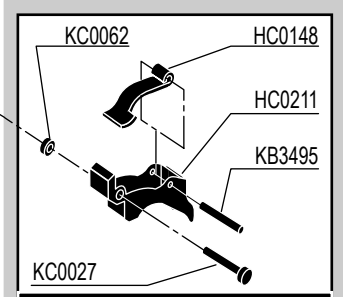

Available Triggers

HA0093
Contact Actuation