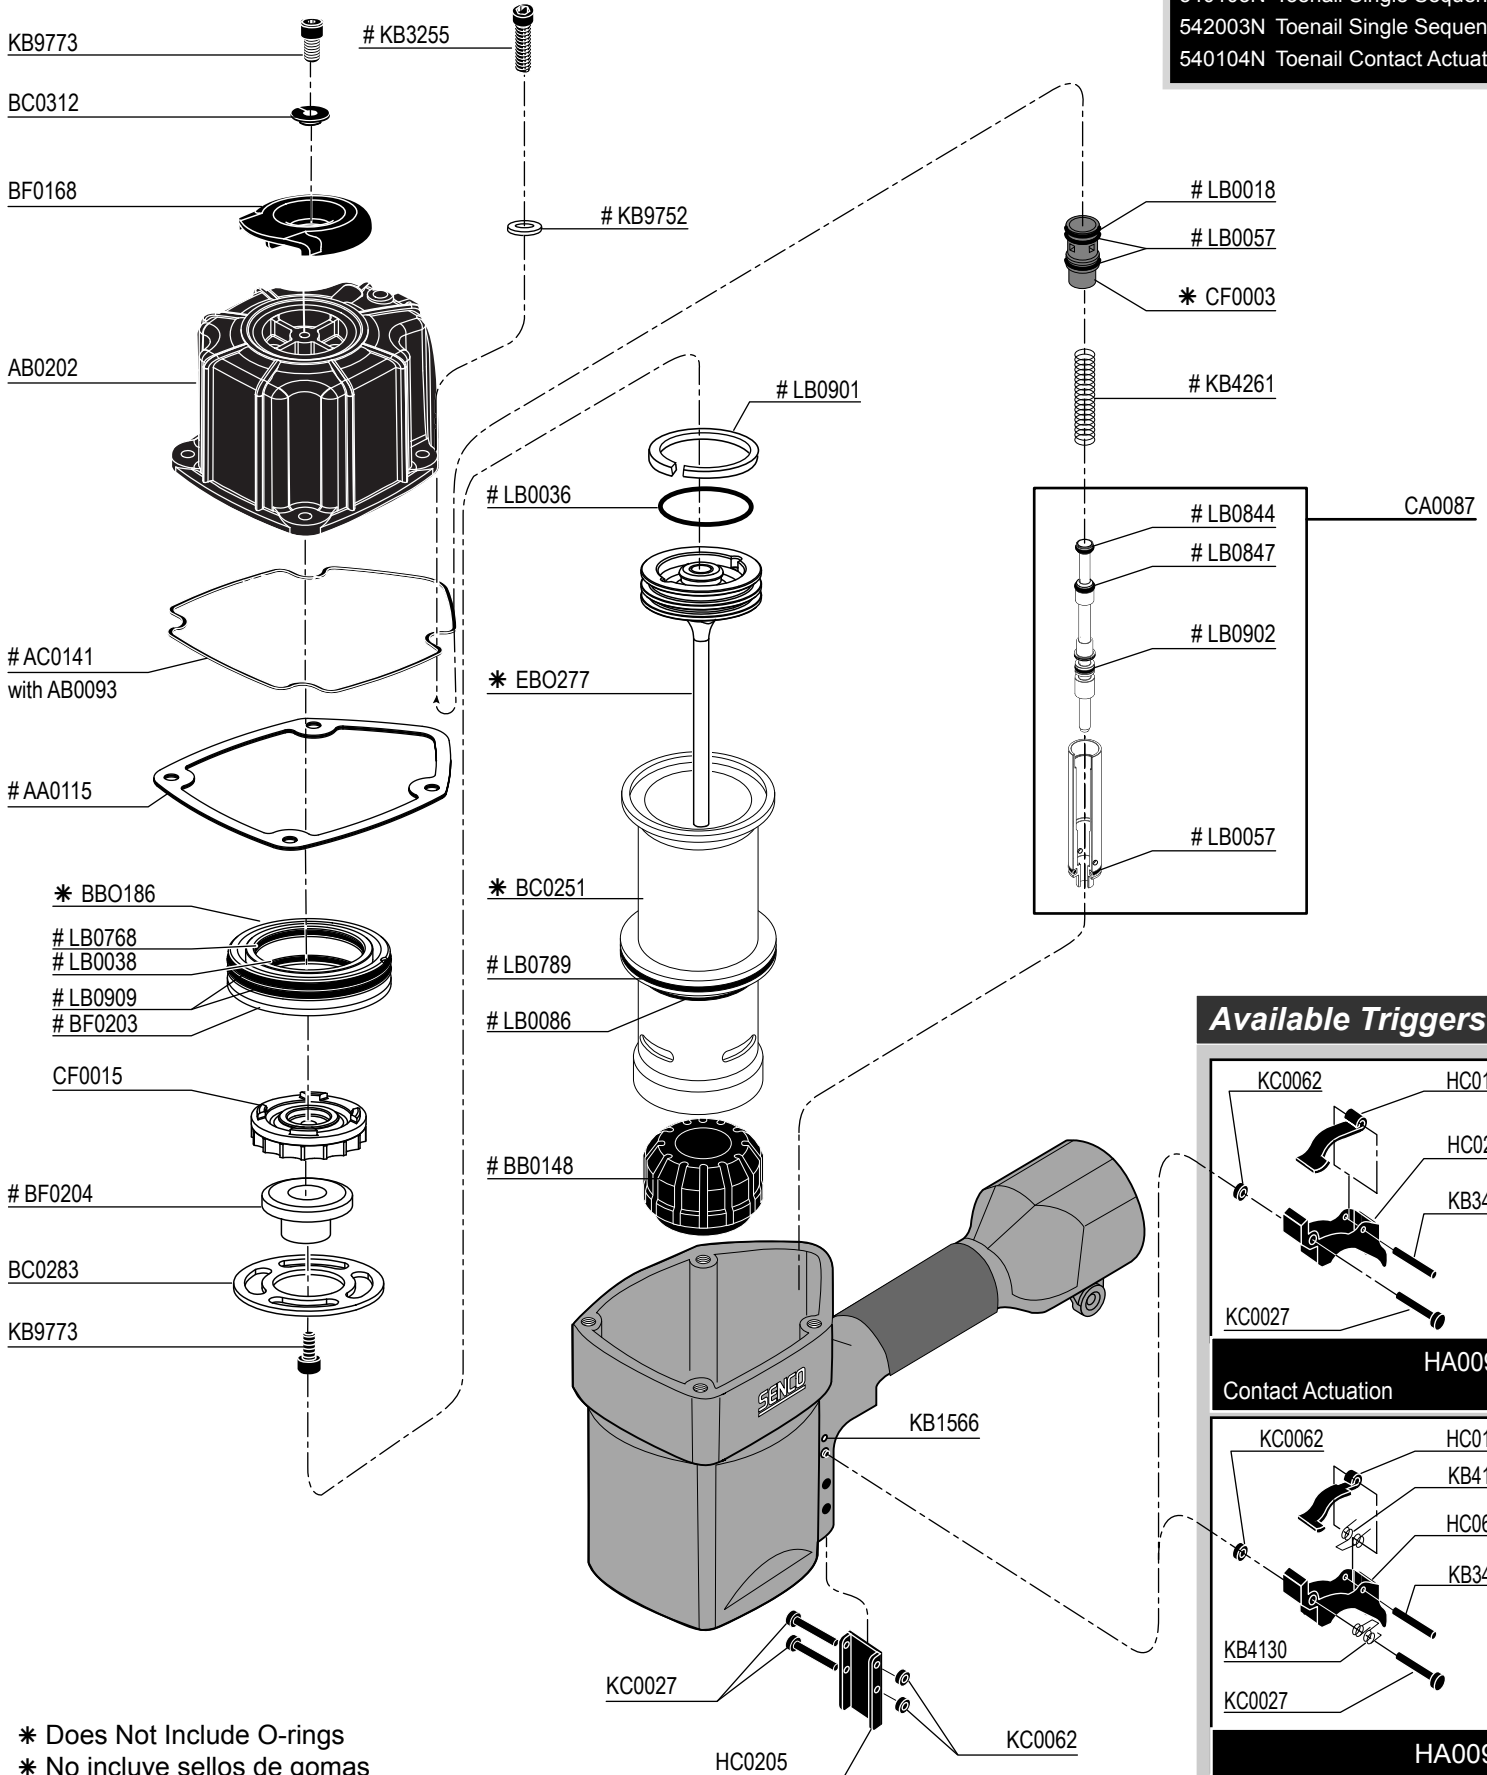

HA0098
Single Sequential

= Contents of YK0366 Repair Kit

Model	
540101N	Contact Actuation
542001N	Contact Actuation
540103N	Toenail Single Sequential
542003N	Toenail Single Sequential
540104N	Toenail Contact Actuation

- Does Not Include O-rings
- No incluye sellos de gomas
- Joints exclus