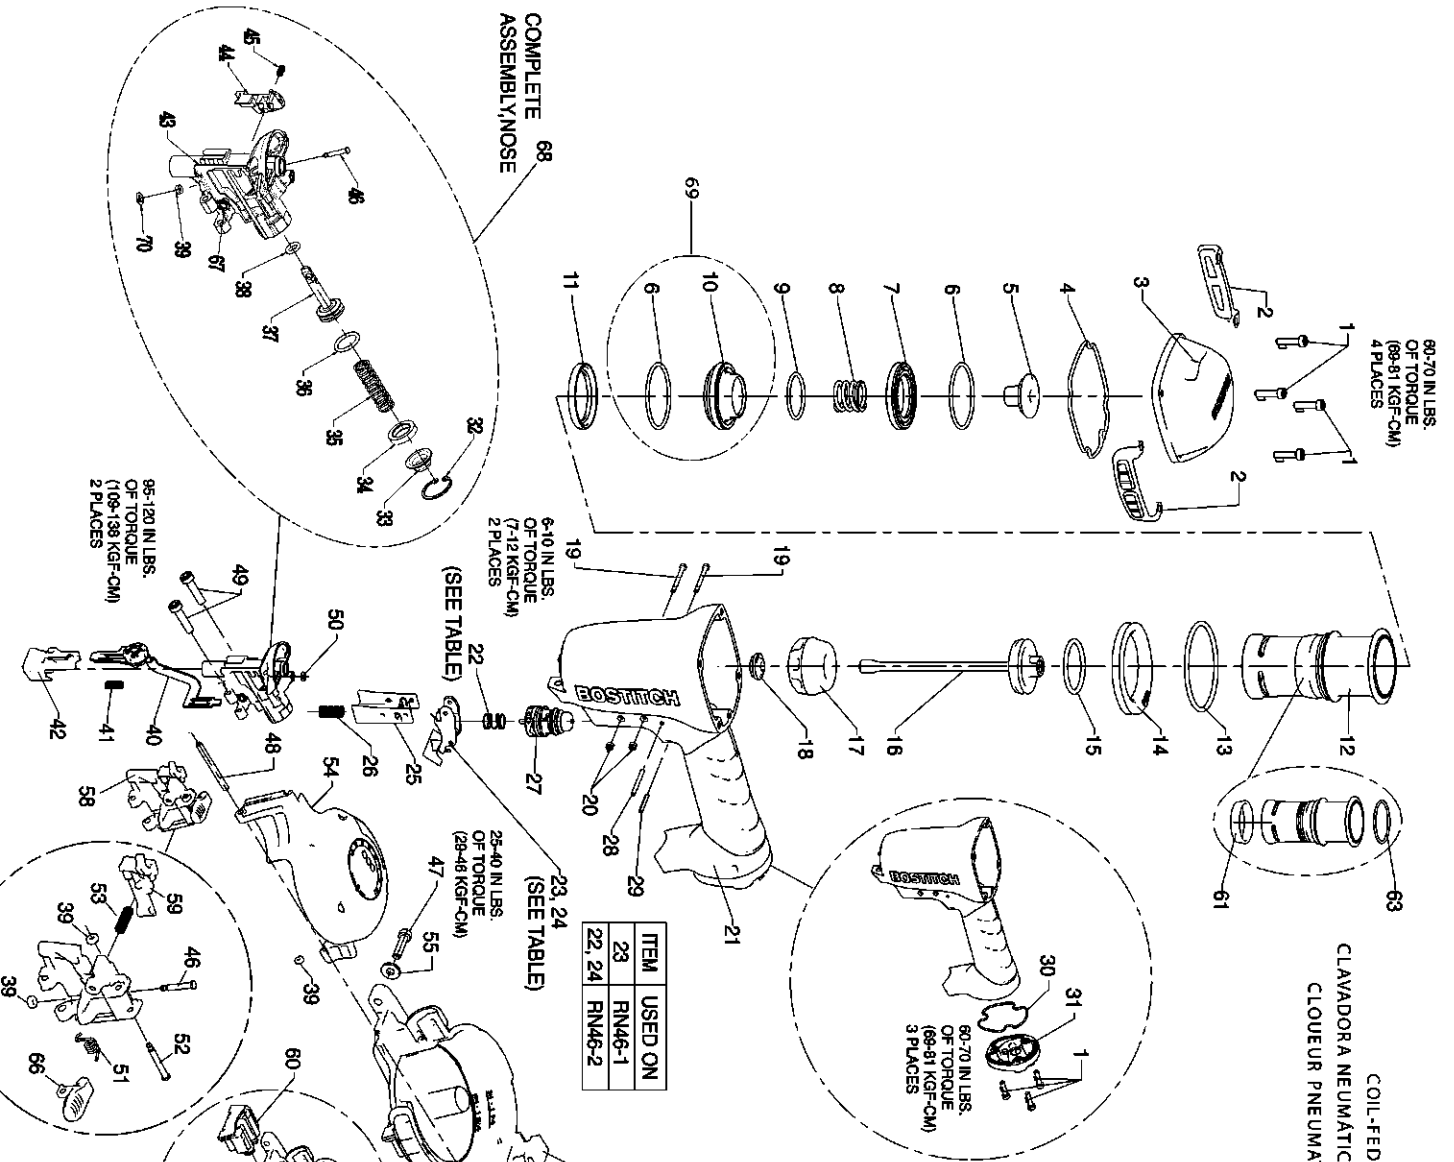

RN46

COIL-FED PNEUMATIC ROOFING NAILER
CLAVADORA NEUMÁTICA ALIMENTADA POR ROLLO PARA TECHADO
CLOUEUR PNEUMATIQUE A ENROULEMENT POUR TOITURE

ITEM	USED ON
23	RN46-1
22, 24	RN46-2

Item 82 available (Not Shown)
Rebuild Kit RN46-RK
Includes Items 4 thru 11, 13, 15, 18,
34, 36, 38, 50, 61, & 63.