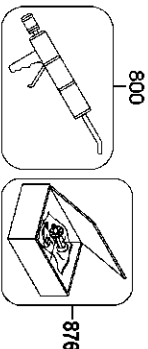

RN46

COIL-FED PNEUMATIC ROOFING NAILER
 CLAVADORA NEUMÁTICA ALIMENTADA POR ROLLO PARA TECHADO
 CLOUEUR PNEUMATIQUE A ENROULEMENT POUR TOITURE

ITEM	USED ON
23	RN46-1
22, 24	RN46-2

Item 82 available (Not Shown)
 Rebuild Kit RN46-RK
 Includes Items 4 thru 11, 13, 15, 18,
 34, 36, 38, 50, 61, & 63.

Parts List for RN46-1 Type SN 133450000 and up

Item Number	Part Number	Description	Qty Required
1	MSC5080-20	SCREW-SOC HD. CAP M5	7
2	149845	ASSEMBLY-WEAR PLATE	2
3	149808	CAP-MACHINING	1
4	149832	SEAL-FRAME/CAP	1
5	149838	BUMPER-HEAD VALVE	1
6	149828	O-RING-1.925X.103 XN	2
7	149836	UPPER BODY-HEAD VALV	1
8	149806	SPRING-HEAD VALVE	1
9	149842	O-RING-1.299X.103 XN	1
10	149839	LOWER BODY-HEAD VALV	1
11	149840	SEAL-SLEEVE	1
12	149941	ASSEMBLY-SLEEVE	1
13	850766	O-RING-2.609X.139	1
14	149814	RING-SLEEVE	1
15	850607	O-RING	1
16	149826	ASSEMBLY-PISTON/DRIV	1
17	191777	BUMPER	1
18	149820	GUIDE-DRIVER	1
19	105811	SCREW-TRIGGER PIVOT	2
20	MHE3050-100	NUT-NYLON M3X.50	1
21	9R202298	FRAME ASSEM	1
22	100387	SPRING-COMPRESSION	1
23	107581	ASSEMBLY-C.T.TRIGGER	1
24	107582	ASSEMBLY-S.T.TRIGGER	1
25	107522	GUIDE-TRIP	1
26	149871	SPRING-CONTACT ARM	1
27	TVA6	KIT-TRIGGER VALVE	1