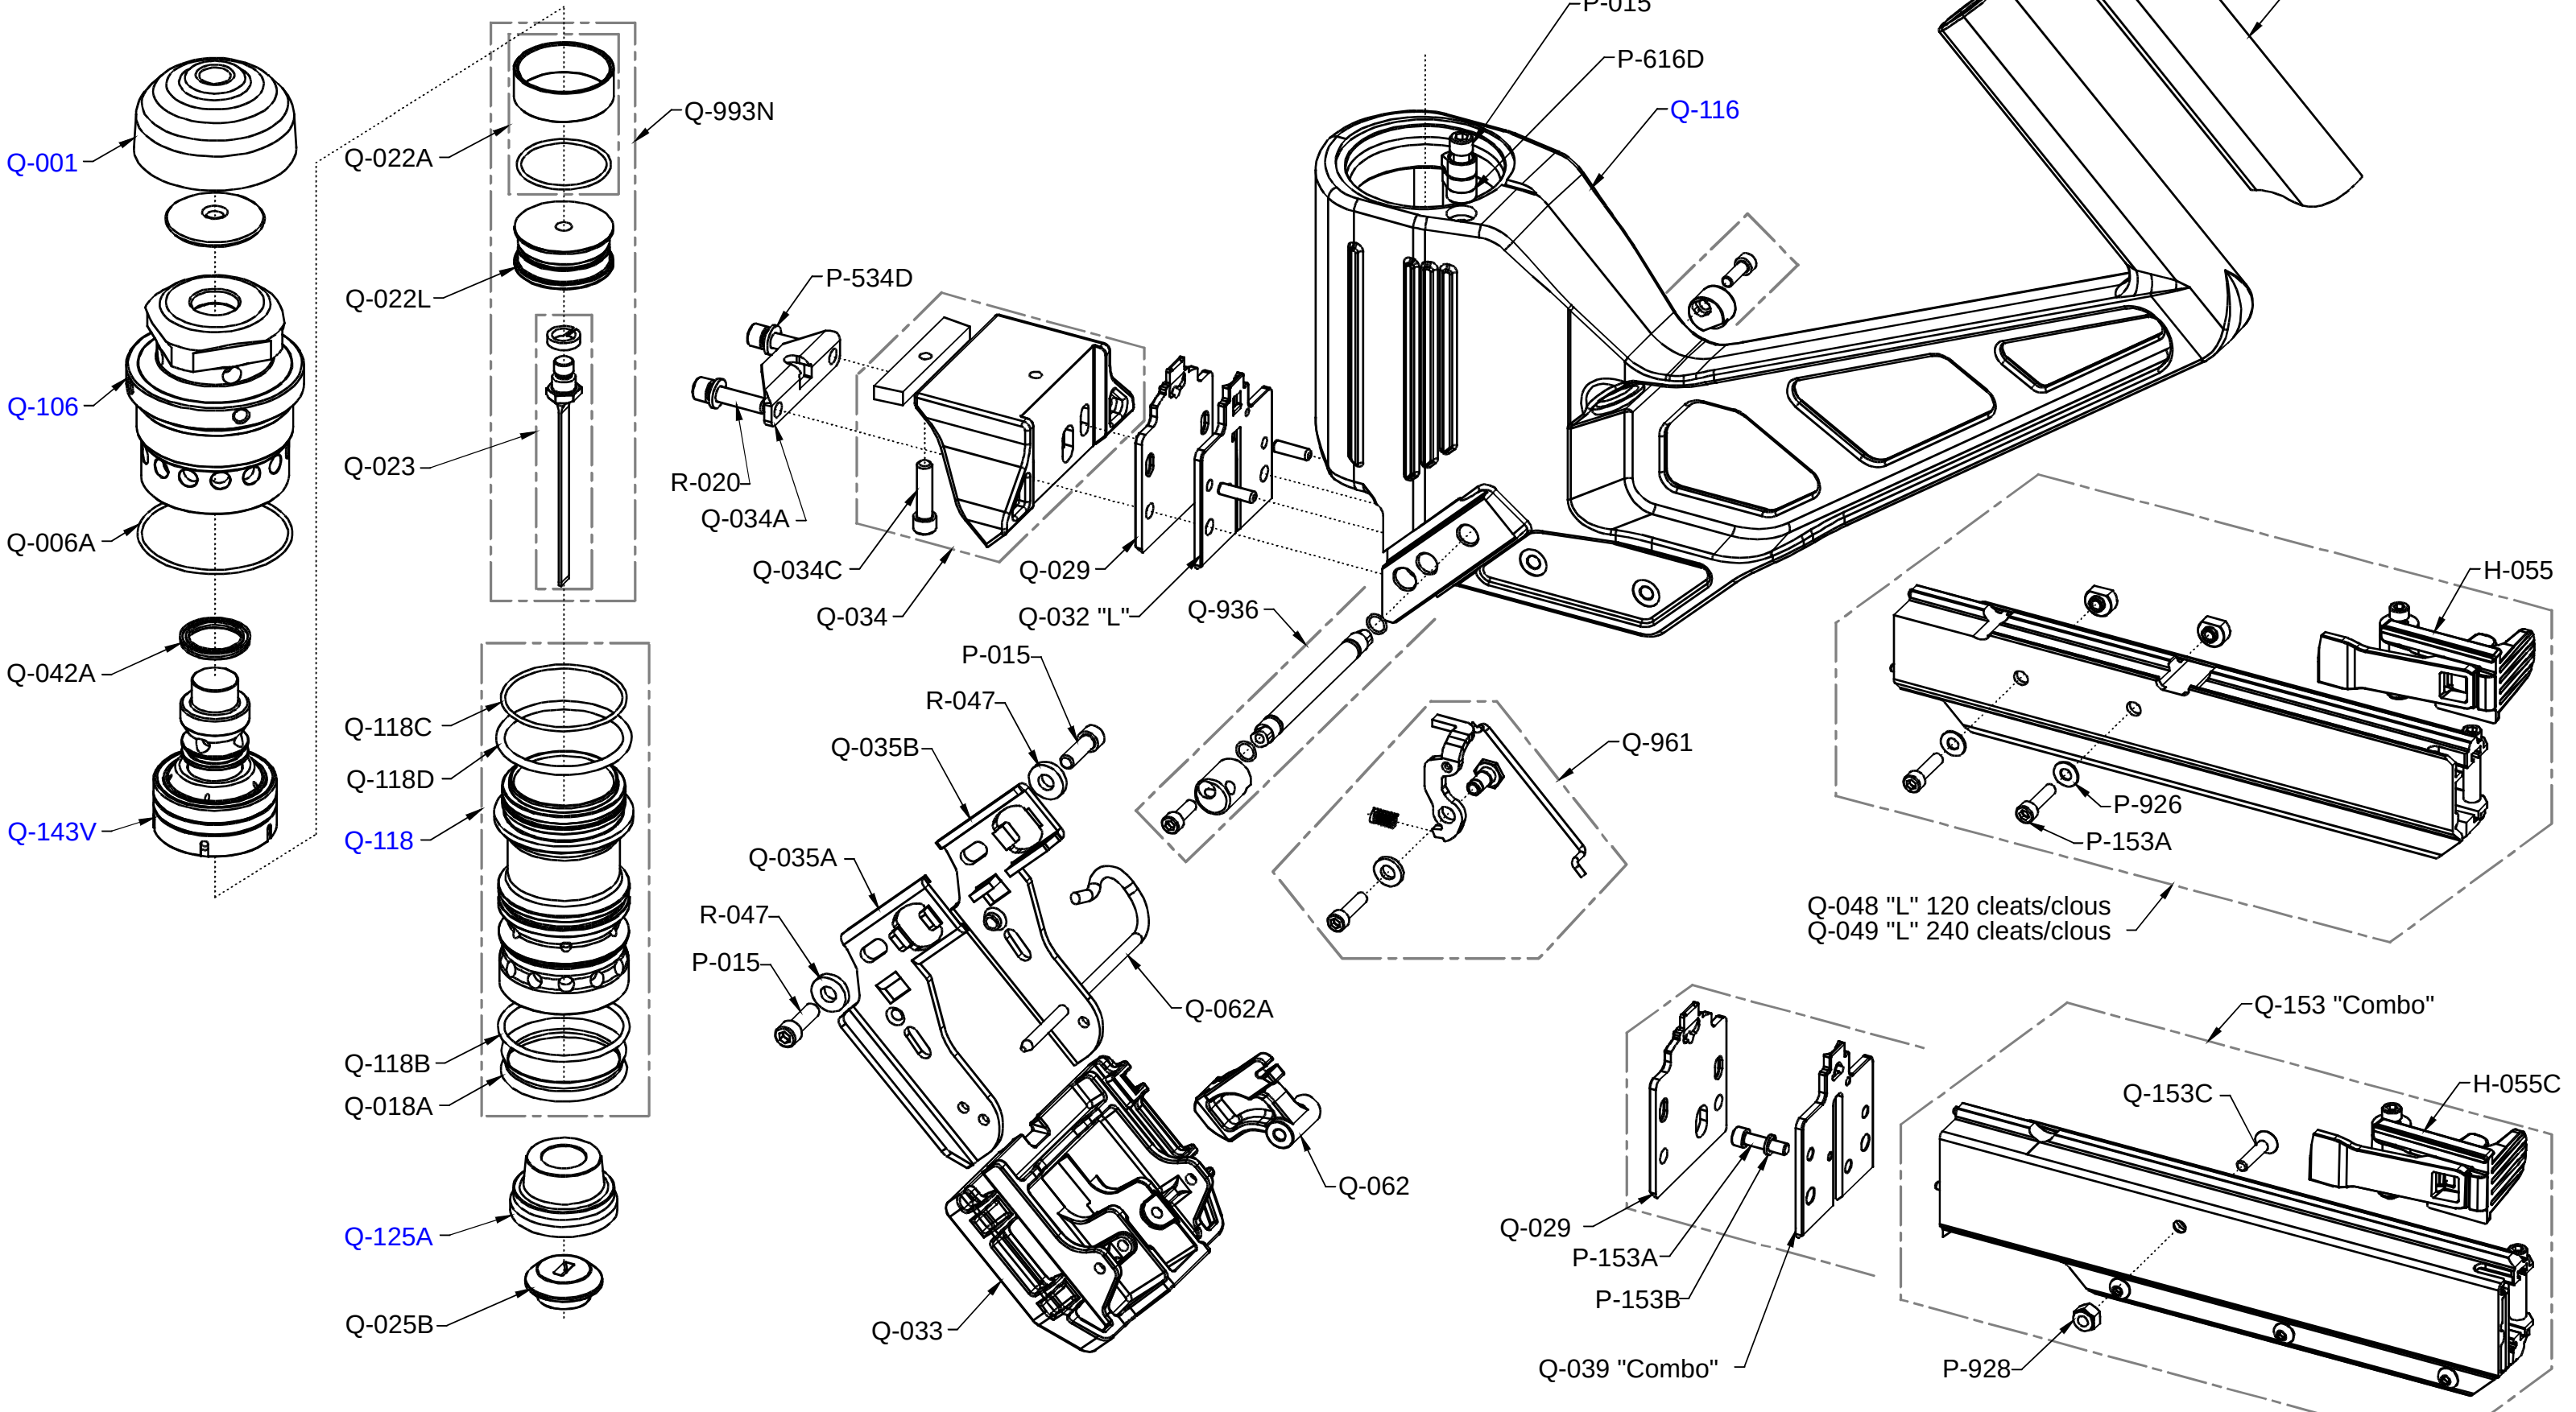

# Q550

L = "L" cleats/clous  
S = staples/agrafes  
Combo = "L"&"S"

Parts list at / Liste de pièces  
<http://support.primatech.ca>