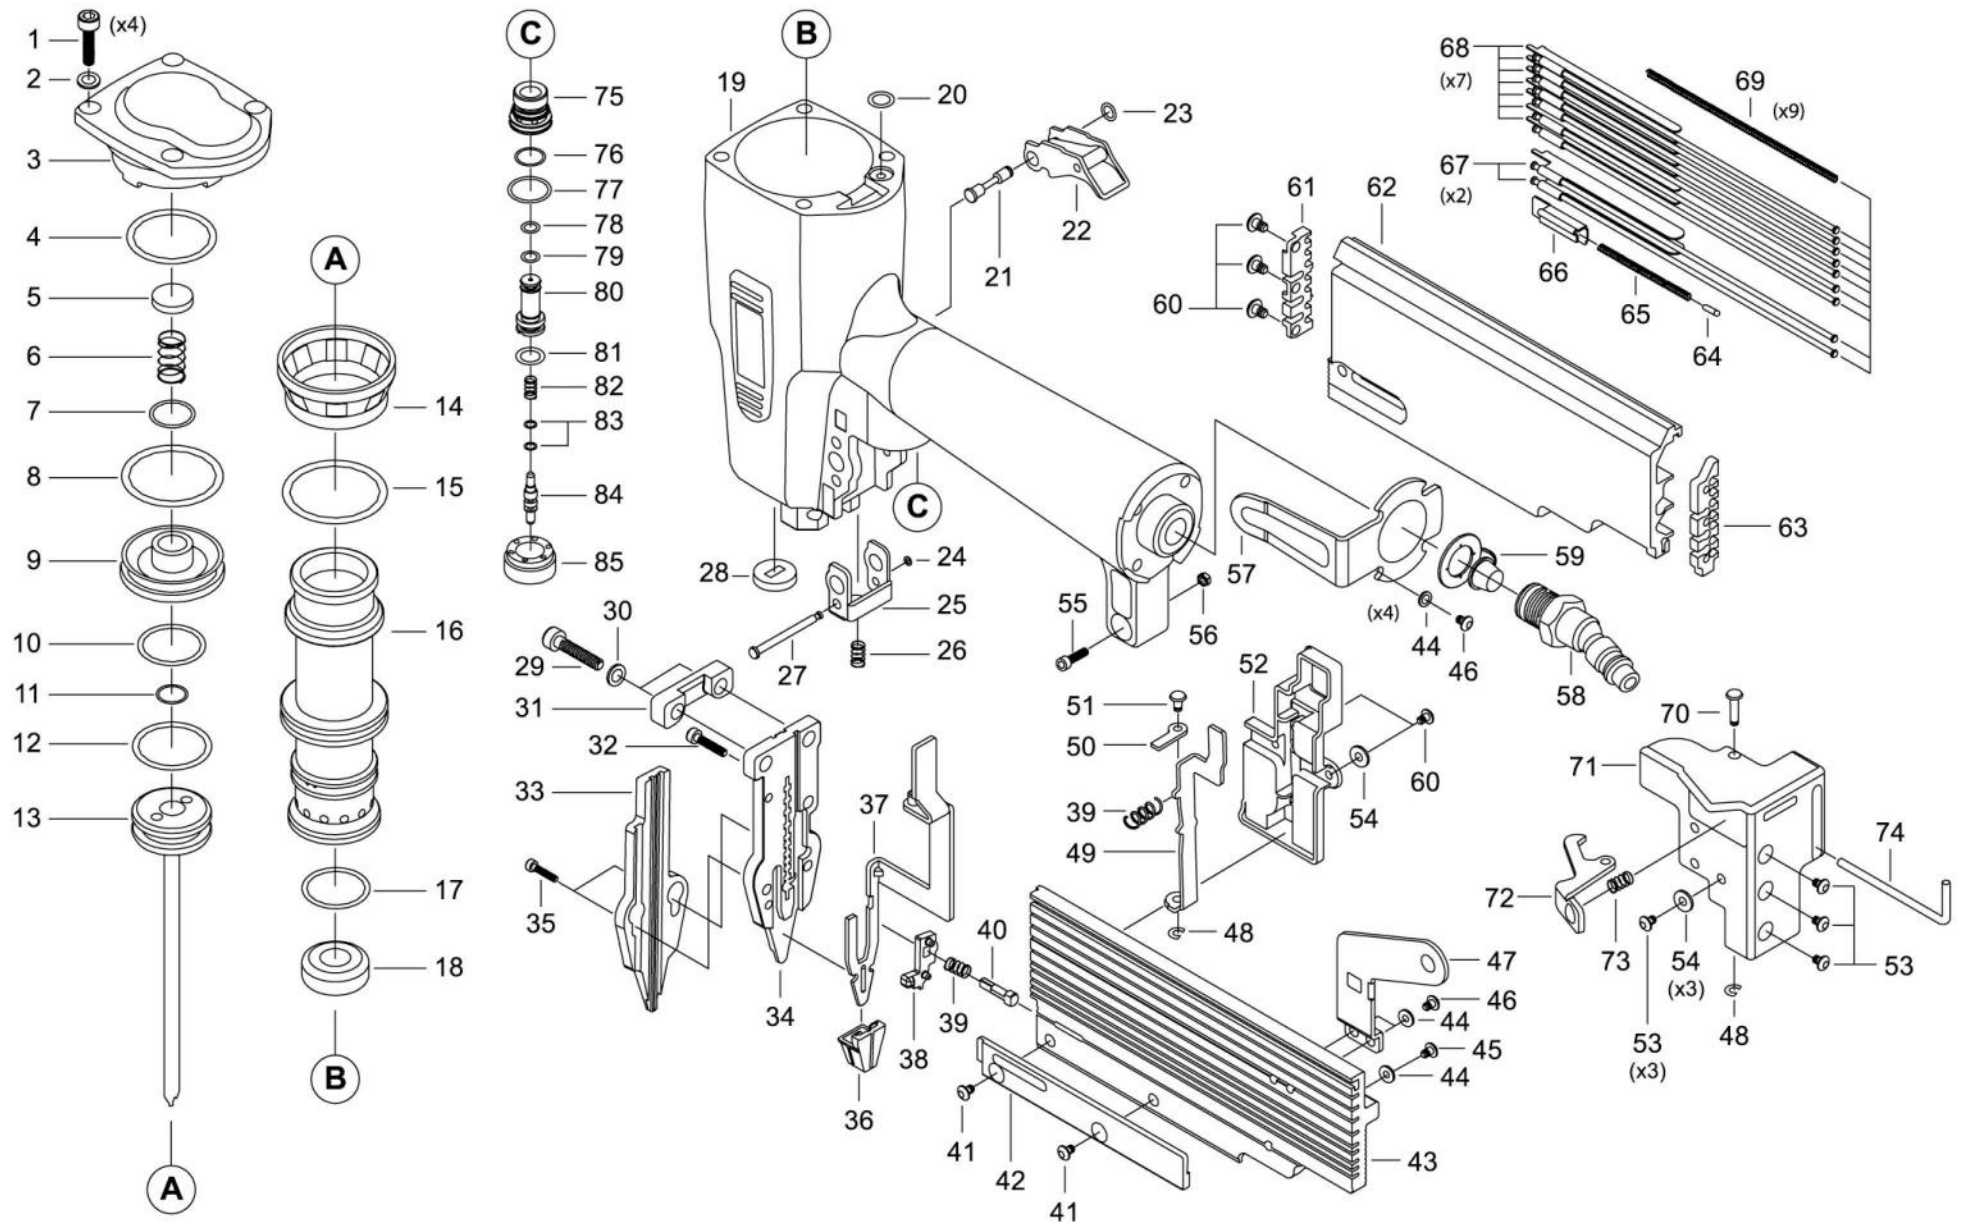

Grex P650LX

2" 23 Gauge Headless Pinner

EXPLODED DIAGRAM

Grex P650LX

2" 23 Gauge Headless Pinner

PARTS LIST

| No. | Part No. | Description | Qty' |
|-----|----------|-------------------------|------|
| 1 | 99006 | Hex Soc HD Screw | 4 |
| 2 | 97002 | Spring Washer | 4 |
| 3 | 68001 | Head Cap | 1 |
| 4 | 96201 | O-Ring | 1 |
| 5 | 68002 | Valve Stop Seal | 1 |
| 6 | 68003 | Head Valve Spring | 1 |
| 7 | 96202 | O-Ring | 1 |
| 8 | 96203 | O-Ring | 1 |
| 9 | 68004 | Head Valve | 1 |
| 10 | 96204 | O-Ring | 1 |
| 11 | 96205 | O-Ring | 1 |
| 12 | 96101 | O-Ring | 1 |
| 13 | 65010 | Piston Ram Assembly | 1 |
| 14 | 68005 | Cylinder Collar | 1 |
| 15 | 96206 | O-Ring | 1 |
| 16 | 68006 | Cylinder | 1 |
| 17 | 96133 | O-Ring | 1 |
| 18 | 68007 | Bumper | 1 |
| 19 | 68008 | Gun Body | 1 |
| 20 | 96137 | O-Ring | 1 |
| 21 | 68009 | Pin, Trigger | 1 |
| 22 | 68010 | Trigger Assembly | 1 |
| 23 | 96636 | O-Ring | 1 |
| 24 | 96110 | O-Ring | 1 |
| 25 | 68011 | Safety Guide | 1 |
| 26 | 68012 | Safety Spring | 1 |
| 27 | 68013 | Pin, Safety Guide | 1 |
| 28 | 68014 | Driver Seal (Ram Guide) | 1 |
| 29 | 99022 | Hex Soc HD Screw | 2 |
| 30 | 97002 | Spring Washer | 2 |
| 31 | 68015 | Nose Cover B | 1 |
| 32 | 99026 | Hex Soc HD Screw | 1 |
| 33 | 65011 | Nose Cover | 1 |
| 34 | 65012 | Nose Guide Plate | 1 |
| 35 | 99002 | Hex Soc HD Screw | 2 |
| 36 | 68016 | No Mar Tip | 2 |
| 37 | 68017 | Safety | 1 |
| 38 | 68018 | Lock-Out Pin Cover | 1 |
| 39 | 68019 | Spring | 2 |
| 40 | 68020 | Lock Out Pin | 1 |
| 41 | 91004 | Hex Soc Flat HD Screw | 2 |
| 42 | 65013 | Magazine Rail Plate | 1 |
| 43 | 65014 | Magazine | 1 |