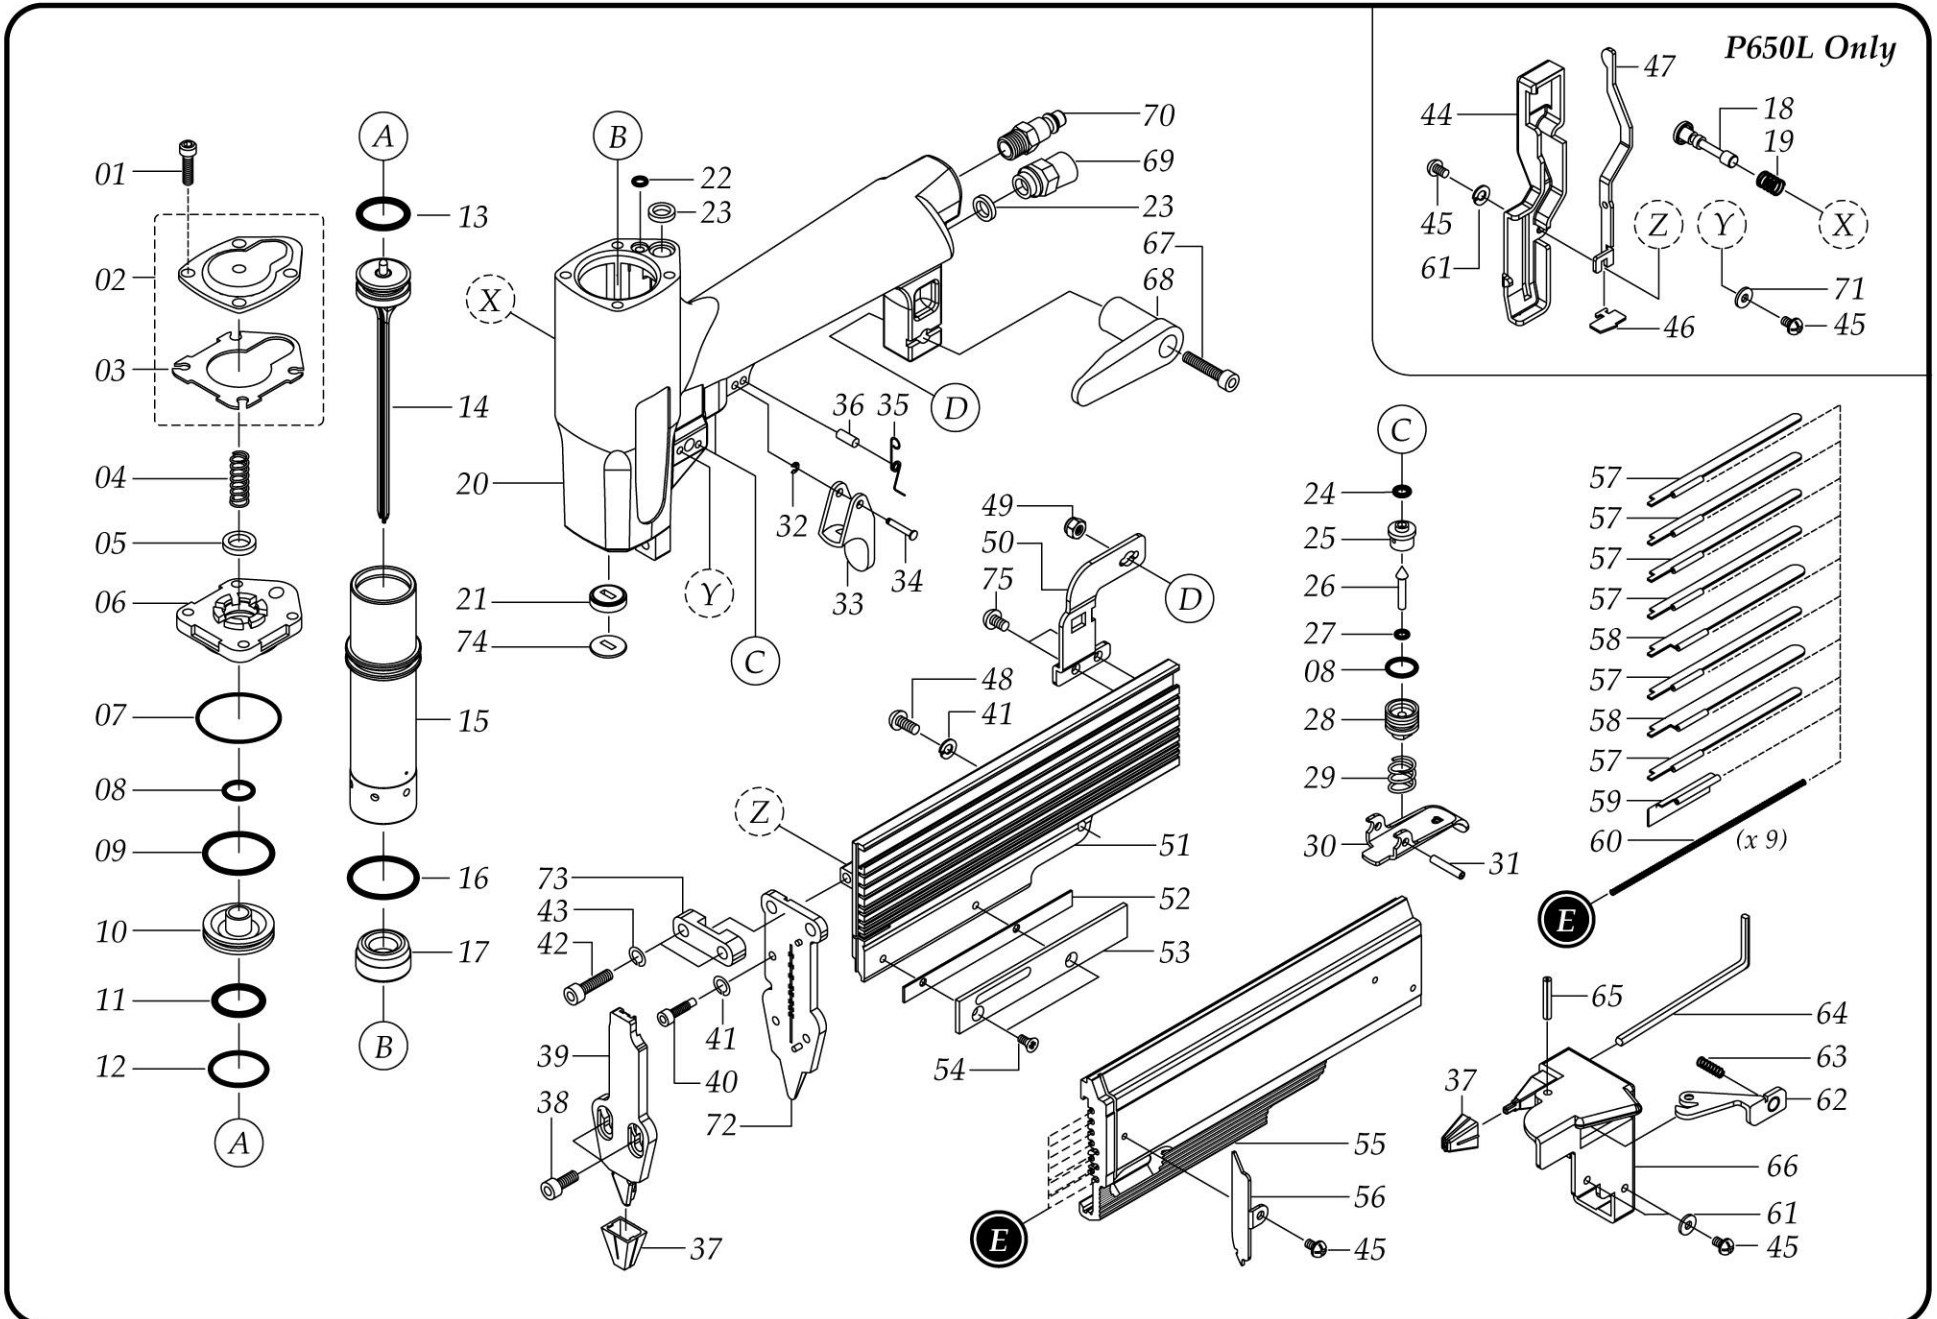

Grex P650 & P650L

23 Gauge 2" Length Headless Pinner

EXPLODED DIAGRAM

Grex P650 & P650L

PARTS LIST

23 Gauge 2" Length Headless Pinner

No.	Part No.	Description
01	99006	Hex. Soc. Head Screw
02	63500	Cap & Gasket
03	63523	Cap Gasket
04	63002	Compression Spring
05	63003	Valve Stop (Seal)
06	64501	Cylinder Cap
07	96649	O-Ring
08	96631	O-Ring
09	96601	O-Ring
10	64502	Head Valve
11	96633	O-Ring
12	96602	O-Ring
13	96603	O-Ring
14	64503	Piston Ram Assembly
15	64504	Cylinder
16	96604	O-Ring
17	64505	Bumper
18	64506	Lock-Out Release Pin <L>
19	64507	Lock-Out Pin Spring <L>
20	64508	Gun Body
21	64529	Driver Seal (Ram Guide)
22	96650	O-Ring
23	63505	Rear Exhaust Seal
24	96012	O-Ring
25	64509	Trigger Valve Seat
26	64510	Trigger Valve Stem
27	96605	O-Ring
28	64512	Trigger Valve Guide
29	64513	Trigger Spring
30	64519	Primary Trigger
31	64511	Primary Trigger Pin
32	95001	E-Ring
33	63507	Safety Trigger
34	63022	Safety Trigger Lock Pin
35	63020	Safety Trigger Spring
36	64518	Safety Trigger Spring Pin
37	63520G	No Mar Rubber Tip
38	99010	Hex. Soc. Head Screw

No.	Part No.	Description
39	65000	Nose Cover Plate A
40	99601	Hex. Soc. Head Screw
41	97001	Spring Washer
42	99008	Hex. Soc. Head Screw
43	97002	Spring Washer
44	64515	Lock-Out Cover <L>
45	88017	Hex. Soc. Head Screw
46	64517	Lock-Out Plate <L>
47	64516	Lock-Out Release Bracket <L>
48	88008	Hex. Soc. Head Screw
49	92002	Lock Nut
50	64514	Support
51	65001	Magazine
52	63512	Spacer Plate
53	64525	Railing Plate
54	99631	Hex. Soc. Flat Head Screw
55	65003	Magazine Cover
56	64523	Pusher Stop
57	63032	Pusher #1 (S)
58	63033	Pusher #2 (L)
59	63035	Pusher
60	63034	Pusher Spring
61	89003	Washer
62	63518	Magazine Latch
63	63516	Magazine Latch Spring
64	3MM	Allen Wrench
65	63519	Spring Pin
66	64526	Magazine Rear Cap
67	99022	Hex. Soc. Head Screw
68	63522	Belt Hook
69	63521	Silencer
70	94001	Coupling Plug
71	89003	Washer
72	65002	Guide Plate (Nose)
73	64527	Nose Cover Plate B
74	64528	Driver Seal Plate
75	88005	Hex. Soc. Head Screw