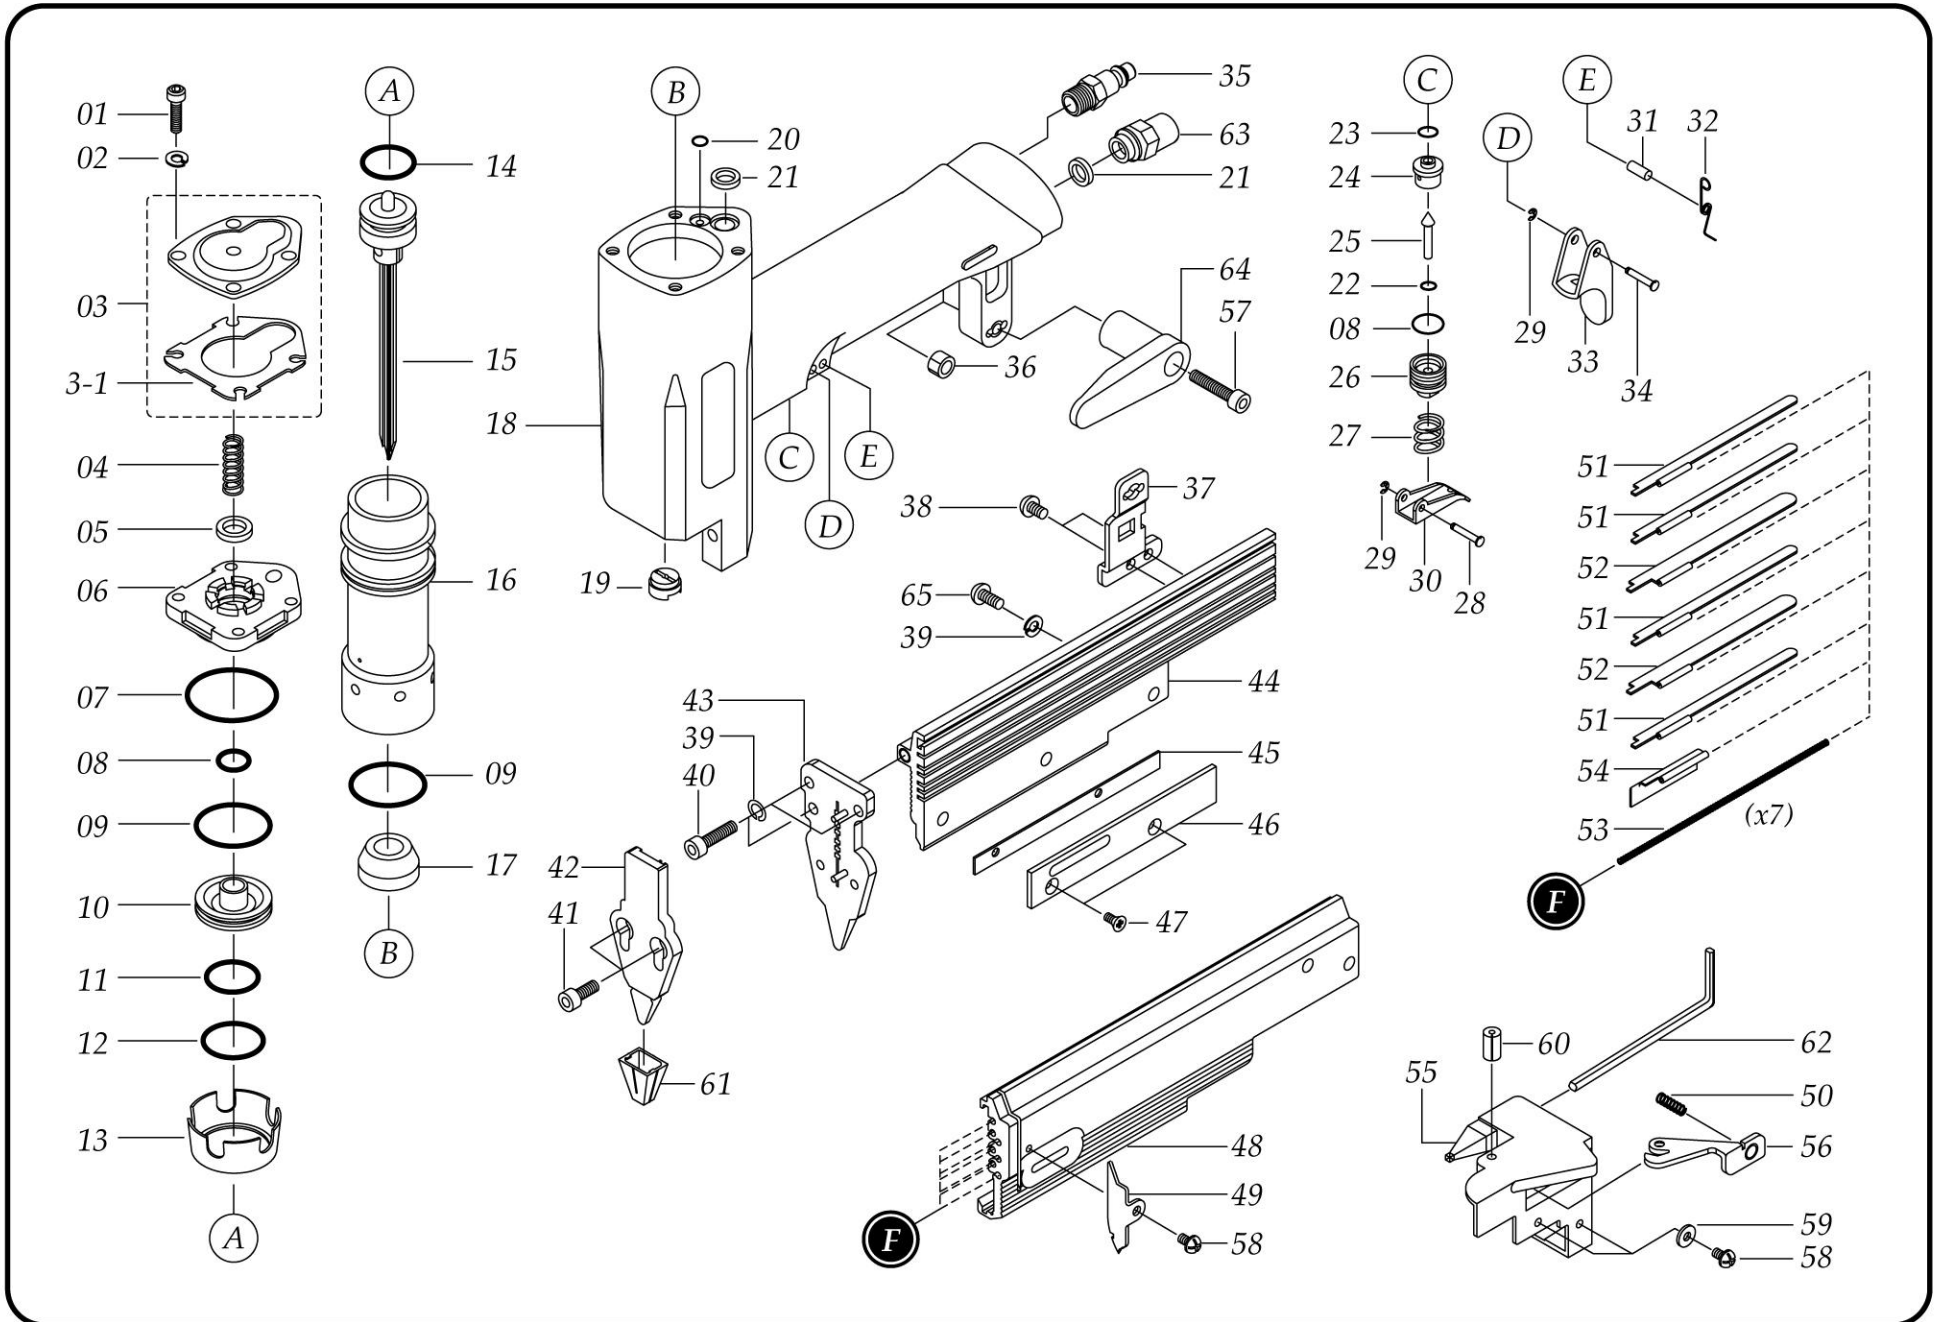

Grex P635

23 Gauge 1-3/8" Length Headless Pinner

EXPLODED DIAGRAM

Grex P635

23 Gauge 1-3/8" Length Headless Pinner

PARTS LIST

No.	Part No.	Description
01	99006	Hex. Soc. Head Screw
02	97002	Spring Washer
03	63500	Cap & Gasket
3-1	63523	Cap Gasket
04	63002	Compression Spring
05	63003	Valve Stop (Seal)
06	63501	Cylinder Cap
07	96649	O-Ring
08	96631	O-Ring
09	96632	O-Ring
10	63005	Head Valve
11	96633	O-Ring
12	96059	O-Ring
13	63006	Cylinder Bushing (Collar)
14	96634	O-Ring
15	63502	Piston Ram Assembly
16	63503	Cylinder
17	63009	Bumper
18	63504	Gun Body
19	63011	Driver Seal (Ram Guide)
20	96650	O-Ring
21	63505	Rear Exhaust Seal
22	96636	O-Ring
23	96012	O-Ring
24	63013	Trigger Valve Seat
25	63014	Trigger Valve Stem
26	63015	Trigger Valve Guide
27	63016	Trigger Spring
28	63017	Primary Trigger Pin
29	95001	E-Ring
30	63506	Primary Trigger
31	63019	Safety Trigger Spring Pin
32	63020	Safety Trigger Spring

No.	Part No.	Description
33	63507	Safety Trigger
34	63022	Safety Trigger Lock Pin
35	94001	Coupling Plug
36	92002	Lock Nut
37	63508	Support
38	88005	Hex. Soc. Head Screw
39	97001	Spring Washer
40	99004	Hex. Soc. Head Screw
41	99002	Hex. Soc. Head Screw
42	63509	Nose Cover Plate
43	63510	Guide Plate (Nose)
44	63511	Magazine
45	63512	Spacer Plate
46	63513	Railing Plate
47	99631	Hex. Soc. Flat Head Screw
48	63514	Magazine Cover
49	63515	Pusher Stop
50	63516	Magazine Latch Spring
51	63032	Pusher #1 (S)
52	63033	Pusher #2 (L)
53	63034	Pusher Spring
54	63035	Pusher
55	63517	Magazine Rear Cap
56	63518	Magazine Latch
57	99022	Hex. Soc. Head Screw
58	88017	Hex. Soc. Head Screw
59	89003	Washer
60	63519	Spring Pin
61	63520	No Mar Rubber Tip
62	3MM	Allen Wrench
63	63521	Silencer
64	63522	Belt Hook
65	88008	Hex. Soc. Head Screw