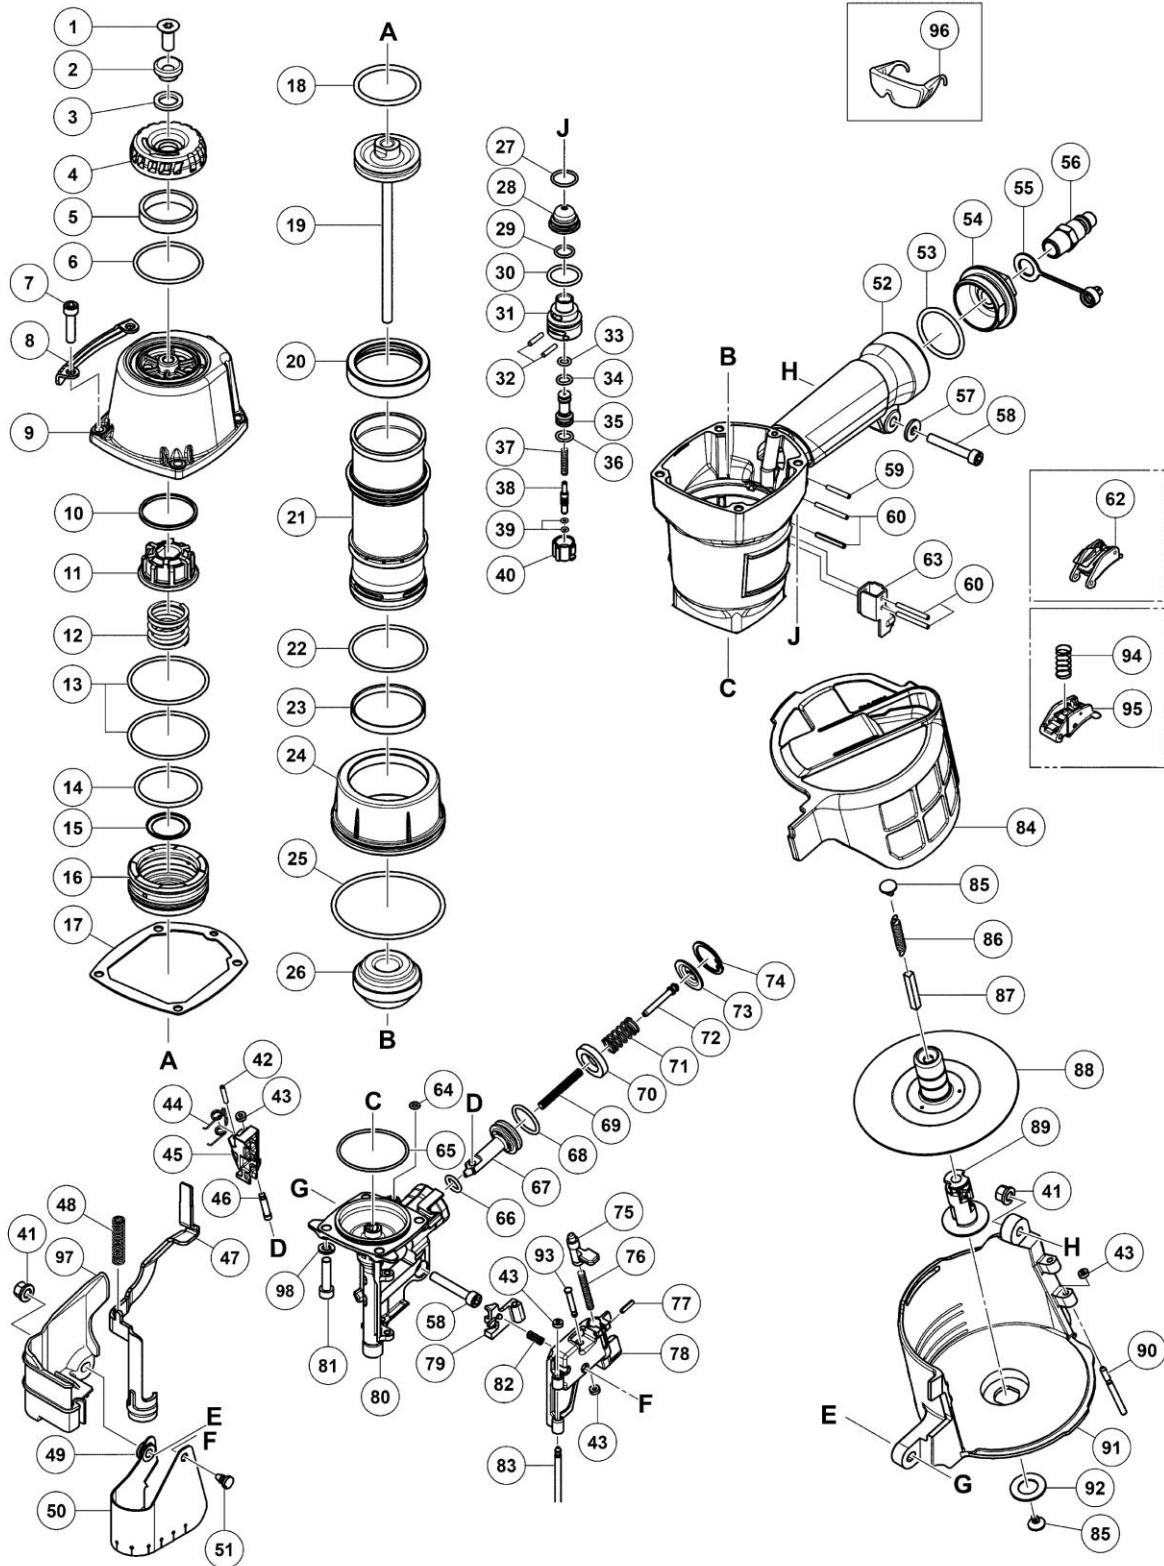

PNEUMATIC TOOL PARTS LIST

■ COIL NAILER
Model NV 65AN

2014 • 12 • 22
(E1a)

PARTS

NV65AN

ITEM NO.	CODE NO.	DESCRIPTION	NO. USED	REMARKS
1	888513	COUNTER SUNK SCREW	1	
2	888514	WASHER	1	
3	888515	RUBBER PAD	1	
4	888516	TOP COVER	1	
5	888517	MUFFLER	1	
6	888518	O - RING	1	
7	888519	HEX.SOC.HD.BOLT	1	
8	888520	BODY GUARD	1	
9	888521	EXHAUST COVER	1	
10	888522	WASHER SEAL	1	
11	888523	EXHAUST VALVE RUBBER	1	
12	888524	HEAD VALVE SPRING	1	
13	888525	O - RING	1	
14	888419	O - RING	1	
15	888526	WASHER	1	
16	888527	HEAD VALVE	1	
17	888528	GASKET	1	
18	888529	PISTON O - RING	1	
19	888530	PISTON	1	
20	888531	COLLAR	1	
21	888532	CYLINDER	1	
22	888533	O - RING	1	
23	888534	CYLINDER RING	1	
24	888535	CYLINDER PLATE	1	
25	888536	O - RING	1	
26	888537	PISTON BUMPER	1	
27	888433	O - RING	1	
28	888444	COVER-PLUNGER	1	
29	888445	O - RING	1	
30	888435	O - RING	1	
31	888434	VALVE BUSH(B)	1	
32	888443	PIN	2	
33	888436	O - RING	1	
34	888446	O - RING	1	
35	888437	VALVE PISTON	1	
36	888438	O - RING	1	
37	888439	SPRING	1	
38	888538	PLUNGE	1	
39	888440	O - RING	2	
40	888442	VALVE BUSH(A)	1	
41	888507	BOLT CAP	2	
42	888505	SPIRAL PIN	2	
43	888475	PU RETAINER	4	
44	888504	FEED SPRING	1	
45	888569	FEEDER	1	
46	888503	PIN	1	
47	888561	PUSH LEVE	1	
48	888562	SPRING	1	
49	888510	WASHER	1	
50	888560	COVER	1	
51	888511	PLU	1	
52	888541	BODY	1	
53	888542	O - RING	1	
54	888543	CAP	1	
55	888544	DUST CAP	1	
56	888545	AIR PLUG	1	
57	888508	FLAT WASHER	1	
58	888458	HEX.SOC.HD.BOLT	2	
59	888539	SPIRAL PIN	1	
60	888447	SPIRAL PIN	4	