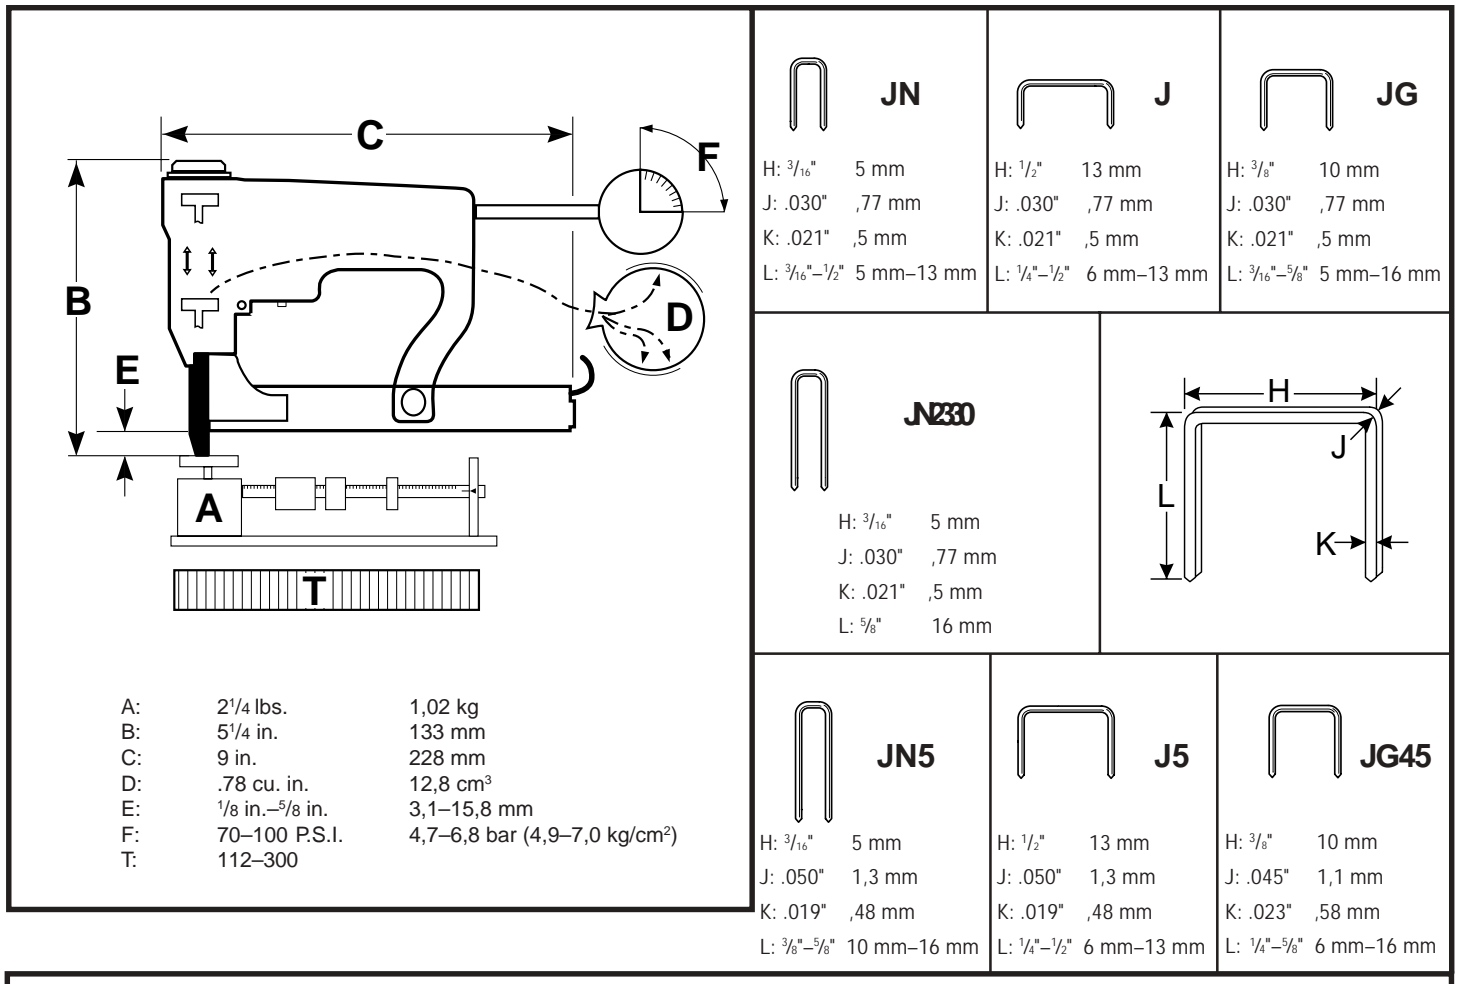

J Stapler Replacement Parts List

PART#	DESCRIPTION	PART#	DESCRIPTION	PART #	DESCRIPTION
AA0040	MAIN BODY ASSY. (REGULAR)	FB0047	GUIDE BODY (J 5 1/2 B/L)	KB0280	SCREW
BA0050	CYLINDER CAP (MAGNET)	FB0048	GUIDE BODY (JG45 5/8 B/L)	KB0836	SCREW
BA0092	CYLINDER SLEEVE ASSY.	GA0096	MAGAZINE ASSY. (JN 1/2)	KB1495	NUT
BB0043	PISTON STOP	GA0100	MAGAZINE ASSY. (JN5 1/2)	KB1510	LOCKWASHER
CA0020	FIRING VALVE CAP ASSY.	GA0102	MAGAZINE ASSY. (JN5 5/8)	KB1529	LOCKWASHER
CA0022	TRIGGER CORE	GA0103	MAGAZINE ASSY. (JN2330 5/8)	KB1546	SPRINGPIN
CA0023	TRIGGER HOUSING	GA0107	FEEDER SHOE (JN, JN5, JN2330)	KB1552	SPRINGPIN
CA0032	FIRING VALVE TRIGGER CAP ASSY.	GA0221	MAGAZINE HOUSING (JG 5/8 B/L)	KB1556	SPRINGPIN
CA0069	FIRING VALVE STEM ASSY.	GA0222	MAGAZINE HOUSING (JG 1/2 B/L)	KB1570	SPRINGPIN
CC0082	FIRING VALVE STEM	GA0224	MAGAZINE HOUSING (JG45 5/8 B/L)	KB1596	SPRINGPIN
CC0083	TRIGGER PISTON ASSY.	GA0225	MAGAZINE HOUSING (J 1/2 B/L)	KB1661	SPRINGPIN
EA0021	DRIVER PIN ASSY.	GA0226	RAIL (JG 5/8 B/L, JG45 5/8 B/L)	KB4126	BACKUP SPRING
EB0058	DRIVER (JN REGULAR)	GA0227	RAIL (J 1/2 B/L, J5 1/2 B/L)	KB4519	RIVET
EB0060	DRIVER (JG45 REGULAR)	GA0228	RAIL (JG 1/2 B/L)	KB5024	SCREW
EB0123	DRIVER (JN 2330-1/16 CSK)	GB0010	STAPLE DOOR RETAINER	KB5029	SPRING
EC0162	DRIVER (J REGULAR)	GB0024	STAPLE DOOR (JN 1/2, JN2330 5/8)	KB5043	FEEDER SPRING
EC0163	DRIVER (JN5 REGULAR)	GB0025	STAPLE DOOR (JN5 1/2, JN5 5/8)	KB5045	FEEDER SPRING
EC0164	DRIVER (JG REGULAR)	GB0110	FEEDER SHOE (JB B/L)	KB5144	SPRINGPIN (B/L)
EC0165	DRIVER (J5 REGULAR)	GB0111	FEEDER SHOE (J 1/2 B/L)	KB5145	SPRINGPIN (JG B/L)
ED0001	MAIN PISTON	GB0112	RETAINING CLIP (J B/L)	KB5146	TORSION SPRING (B/L)
FA0073	BACKPLATE (JN-1/2)	GB0113	LATCH LEVER (J B/L)	LB0017	SEAL
FA0075	BACKPLATE (JN5-1/2)	GB0114	LATCH PIN (JG B/L)	LB0015	SEAL
FA0076	BACKPLATE (JN5-5/8)	GB0115	LATCH PIN (J 1/2 B/L)	LB0057	SEAL
FA0077	BACKPLATE (JN2330-5/8)	GB0121	FEEDER SPRING ROLLER (JG B/L)	LB0118	SEAL
FA0080	FRONT PLATE BOTTOM ASSY. (JN)	GB0122	FEEDER SPRING ROLLER (J B/L)	LB0760	SEAL
FA0081	FRONT PLATE BOTTOM ASSY. (JN5)	GB0190	MAGAZINE HOUSING (J5 1/2 B/L, J 1/2 B/L)	LB0765	SEAL
FB0001	RIGHT LATCH PIN	GC0342	ROLLER	LB5008	SEAL
FB0002	LEFT LATCH PIN	GC0344	AXLE	LB5014	SEAL
FB0003	PRELOAD PLUG	HB0058	TRIGGER	LB5015	SEAL
FB0009	BACKUP PLATE (JG B/L)	HG0004	LABEL (SAFETY PRECAUTIONS)	LB5016	SEAL
FB0019	BACKUP PLATE (J B/L)	KA5001	SPRING RETAINER	LB5018	SEAL
FB0045	GUIDE BODY (JG B/L)	KB0011	SCREW		
FB0046	GUIDE BODY (J 1/2 B/L)	KB0037	SCREW