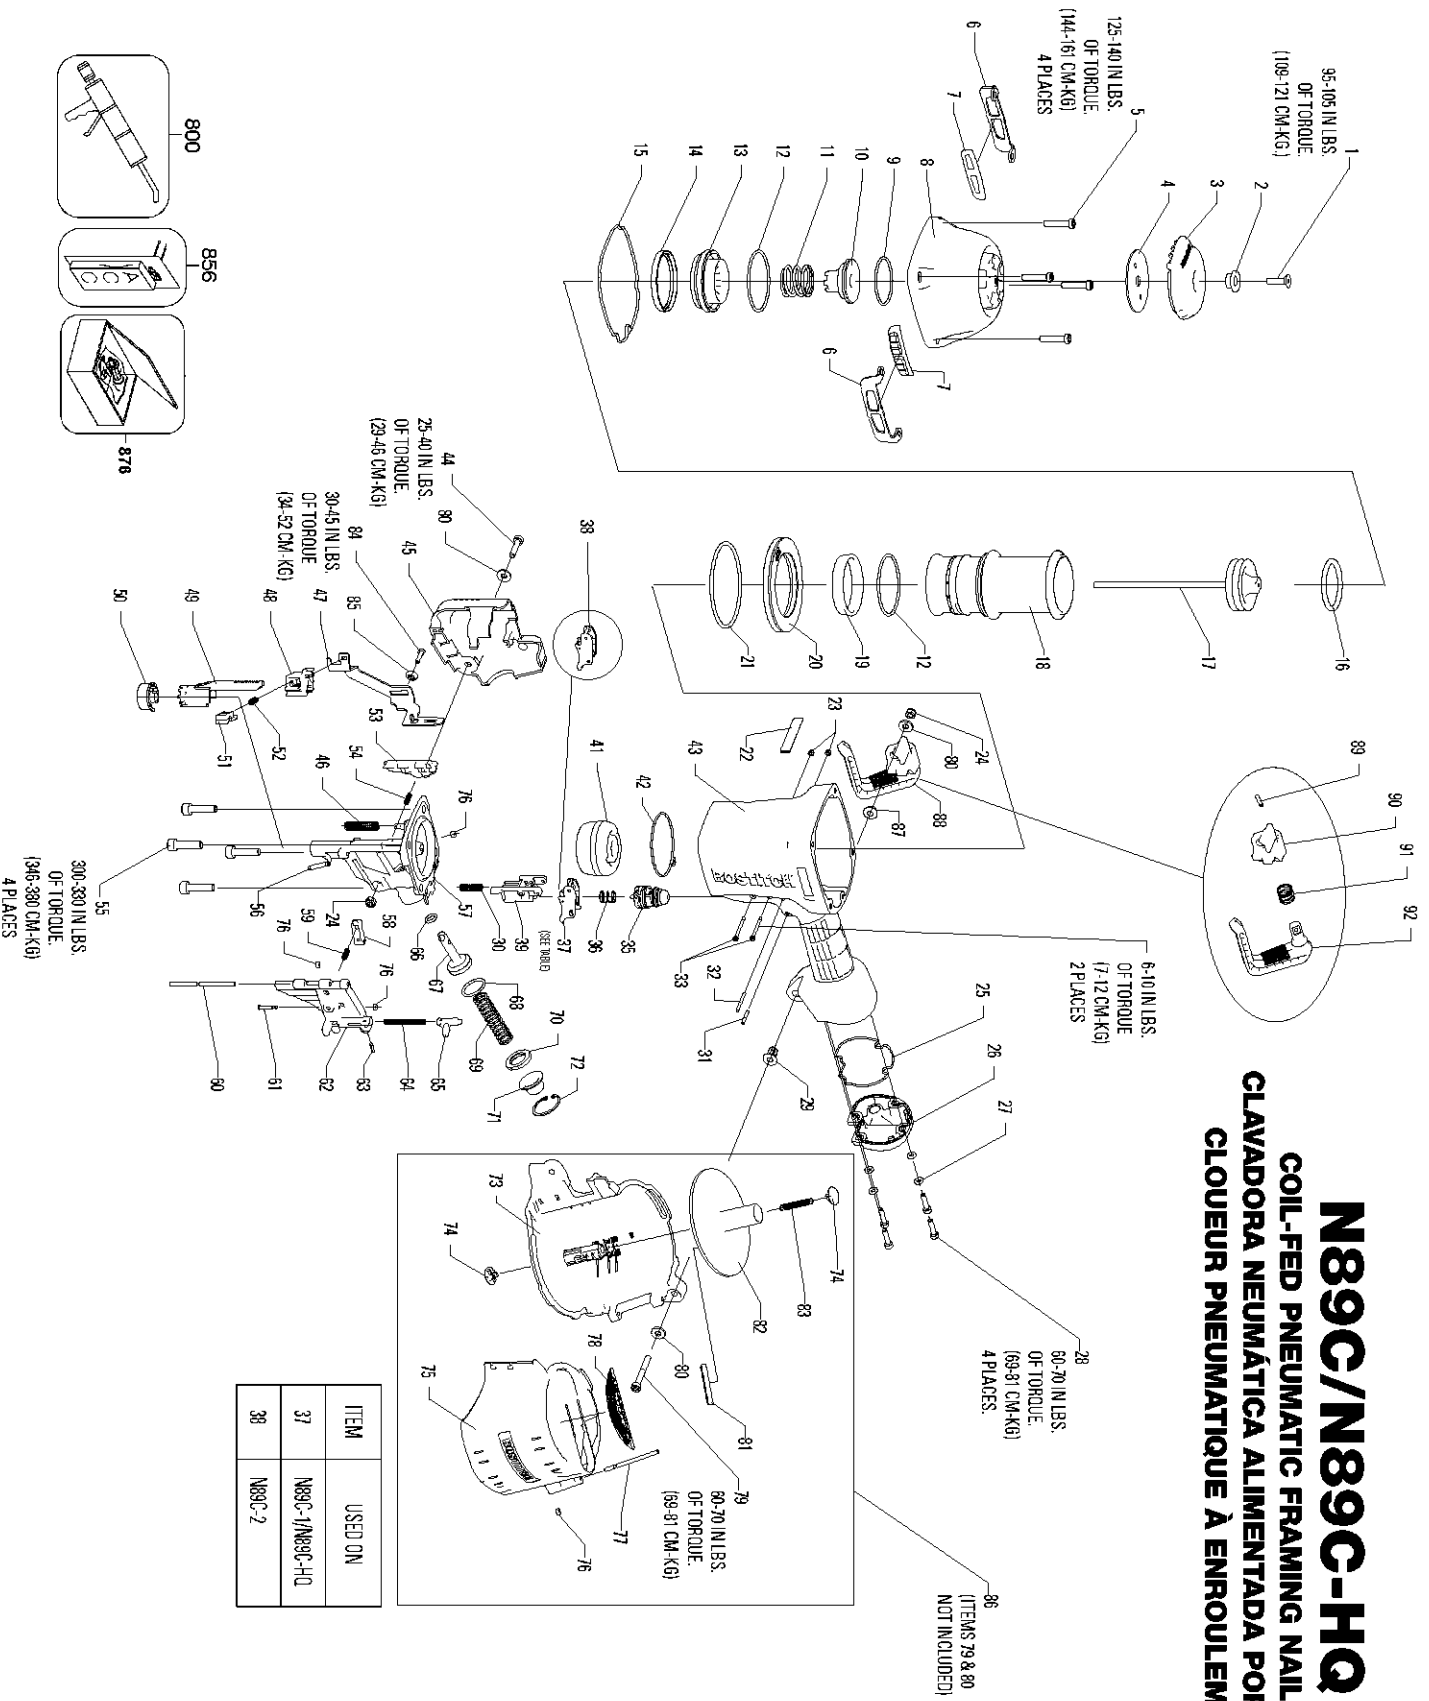

N89C/N89C-HQ

COIL-FED PNEUMATIC FRAMING NAILER
CLAVADORA NEUMÁTICA ALIMENTADA POR ROLLO
CLOUEUR PNEUMATIQUE À ENROULEMENT

ITEM	USED ON
37	N89C-1/N89C-HQ
38	N89C-2