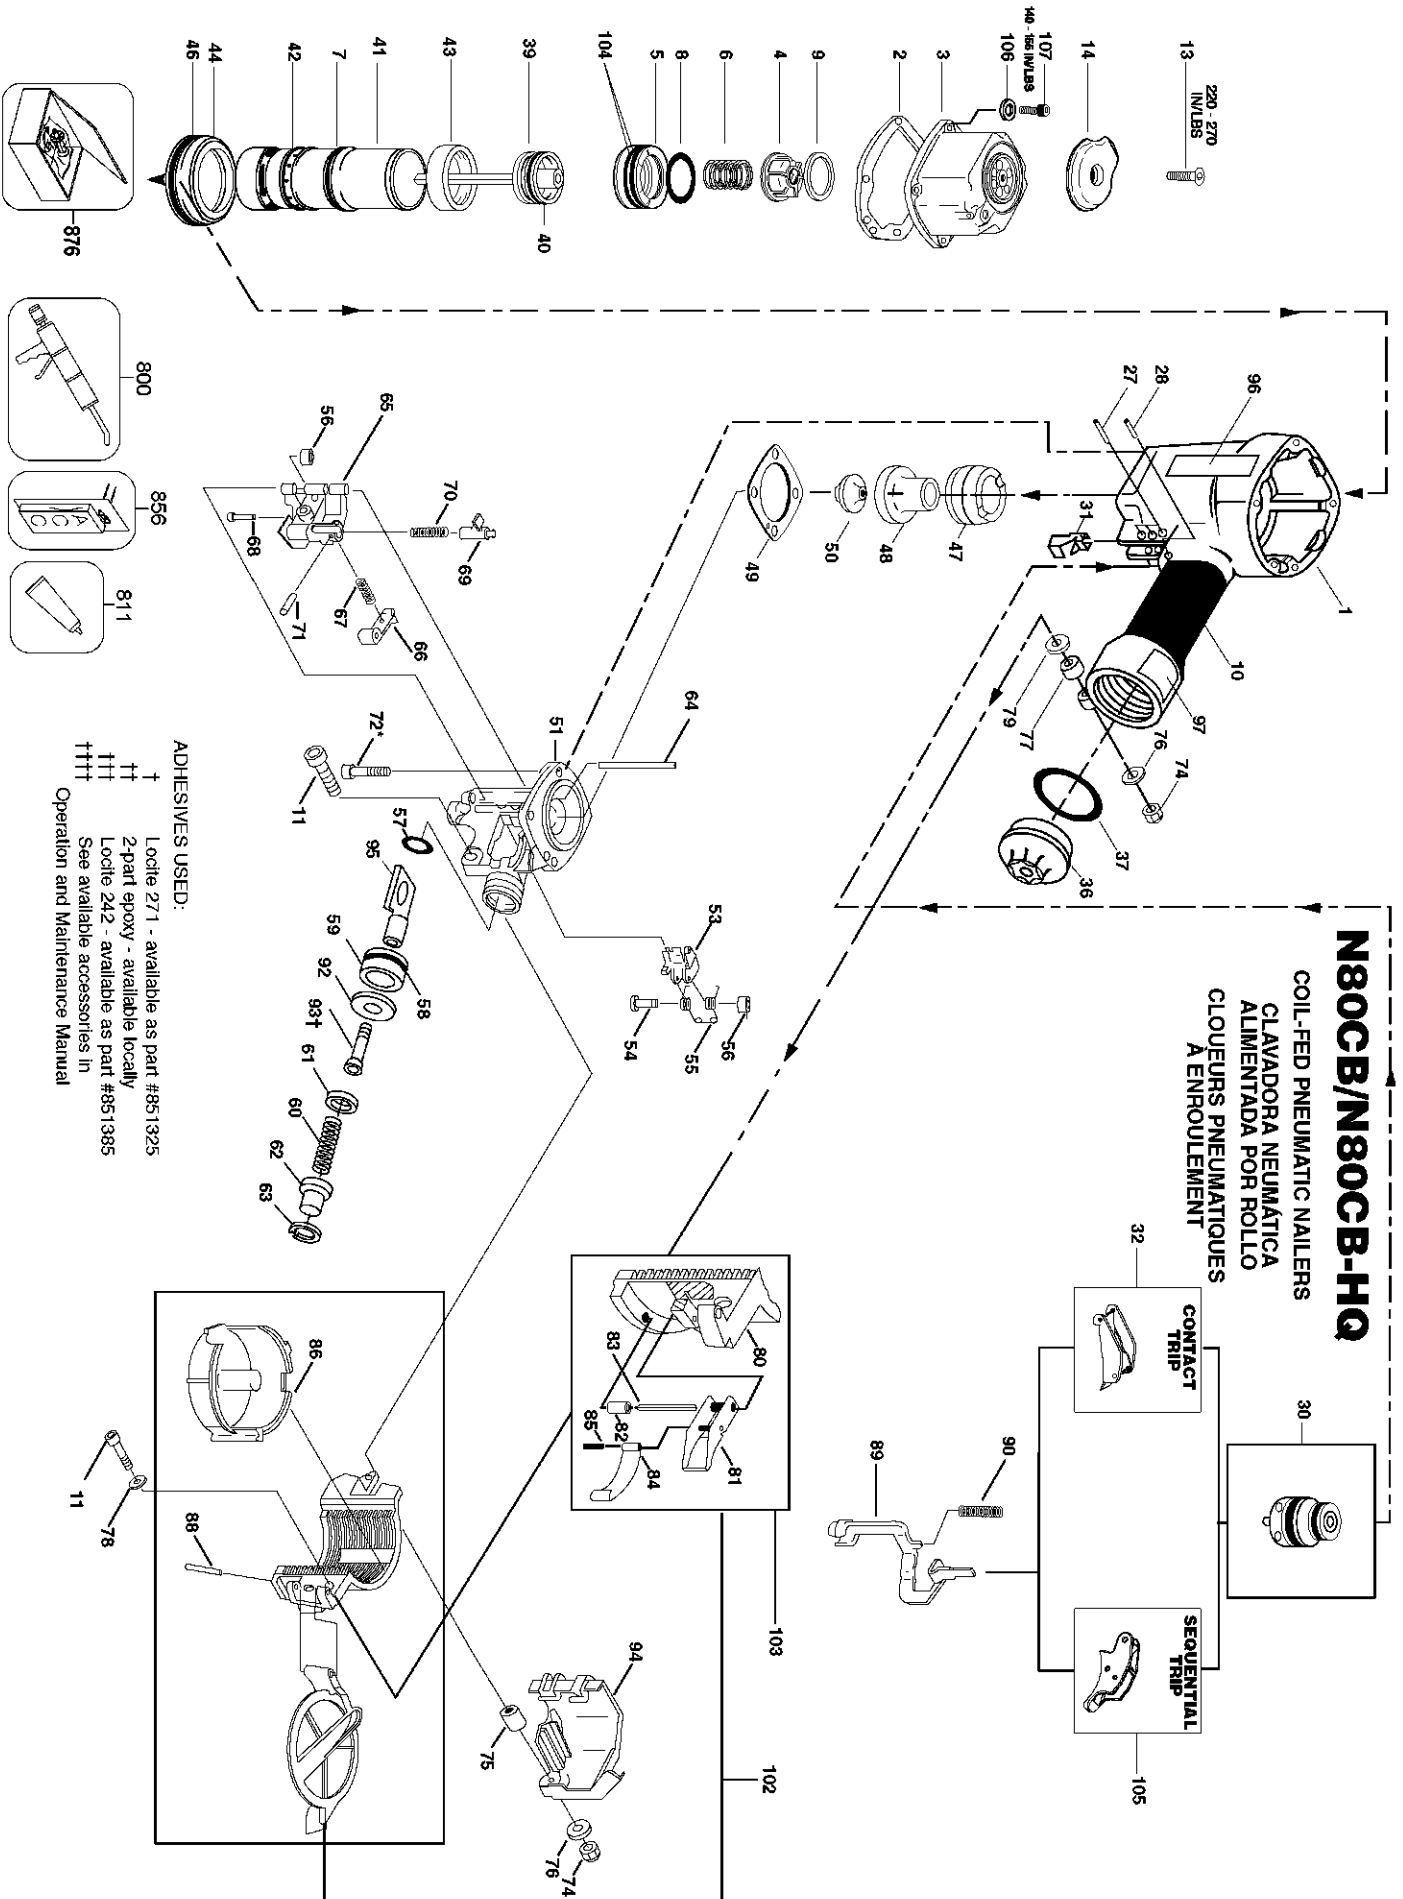

## Parts List for N80CB Type 0

Item Number	Part Number	Description	Qty Required
1	110005	FRAME	1
2	N70118	SEAL-CYLINDER CAP	1
3	105590	CAP (SERVICE PART)	1
4	N80161	PISTON STOP	1
5	104059	HEAD VALVE	1
6	101256	SPRING-COMPRESSION	1
7	101236	O-RING-2.48X.115	1
8	MRG041630	O-RING-1.638X.118	1
9	T55031	RING-BUMPER	1
10	107490	GRIP-HANDLE	1
11	MSC6100-40	SCREW-SOC. HD. CAP M	2
13	MSF8125-25	SCREW-SFHCS M8 X 1.2	1
14	102506	COVER-EXHAUST	1
27	102549	PIN-SPECIAL SPIROL M	1
28	MPP030020	PIN-SPIRAL M3X20MM	1
30	TVA6	KIT-TRIGGER VALVE	1
31	N70145	GUIDE-ARM	1
32	CNTK2	KIT-CONTACT TRIP CON	1
36	N70167	CAP-END	1
37	MRG049431	O-RING-2.343X.118	1
39	N80157A	DRIVER-PISTON ASSY.	1
40	851439	O-RING-1.689X.190	1
41	N80170	SLEEVE-CYLINDER	1
42	N80169	SEAL-CHECK	1
43	N70155	SEAL-CYLINDER	1
44	N80168	RING-CYLINDER	1
46	MRG084431	O-RING-3.323X.122	1

## Parts List for N80CB Type 0

Item Number	Part Number	Description	Qty Required
47	N70156	BUMPER - A	1
48	N70157	BUMPER - B	1
49	N80354	GASKET-NOSE	1
50	N80130	DRIVER GUIDE	1
51	N80158	NOSE	1
53	N80119	PAWL-FEED	1
54	N50087	PIN-SPECIAL(STEP)	1
55	N80120	SPRING-TORSION	1
56	854004	WASHER-RUBBER-7	3
57	MRG009824	O-RING-.386X.094	1
58	851384	O-RING-.987X.103	1
59	N80128	PISTON-FEED	1
60	N80122	SPRING-COMPRESSION	1
61	N80123	BUMPER-FEED PISTON	1
62	N80124	COVER-FEED PISTON	1
63	851383	RING-RETAINING METRI	1
64	N80125	PIN-SPECIAL	1
65	N80126	DOOR	1
66	N70149	PAWL CHECK	1
67	854011	COMPRESSION SPRING	1
68	N70140	PIN-SPECIAL(STEP)	1
69	N70150	LATCH DOOR	1
70	854013	SPRING,CMPRSN.	1
71	MPG030012	PIN SPRING	1
72	MSC8125-28	SCREW-SHCS M8X28	1
74	MHE6100-100	NUT-ESN M6X1	1
75	105973	SPACER	1