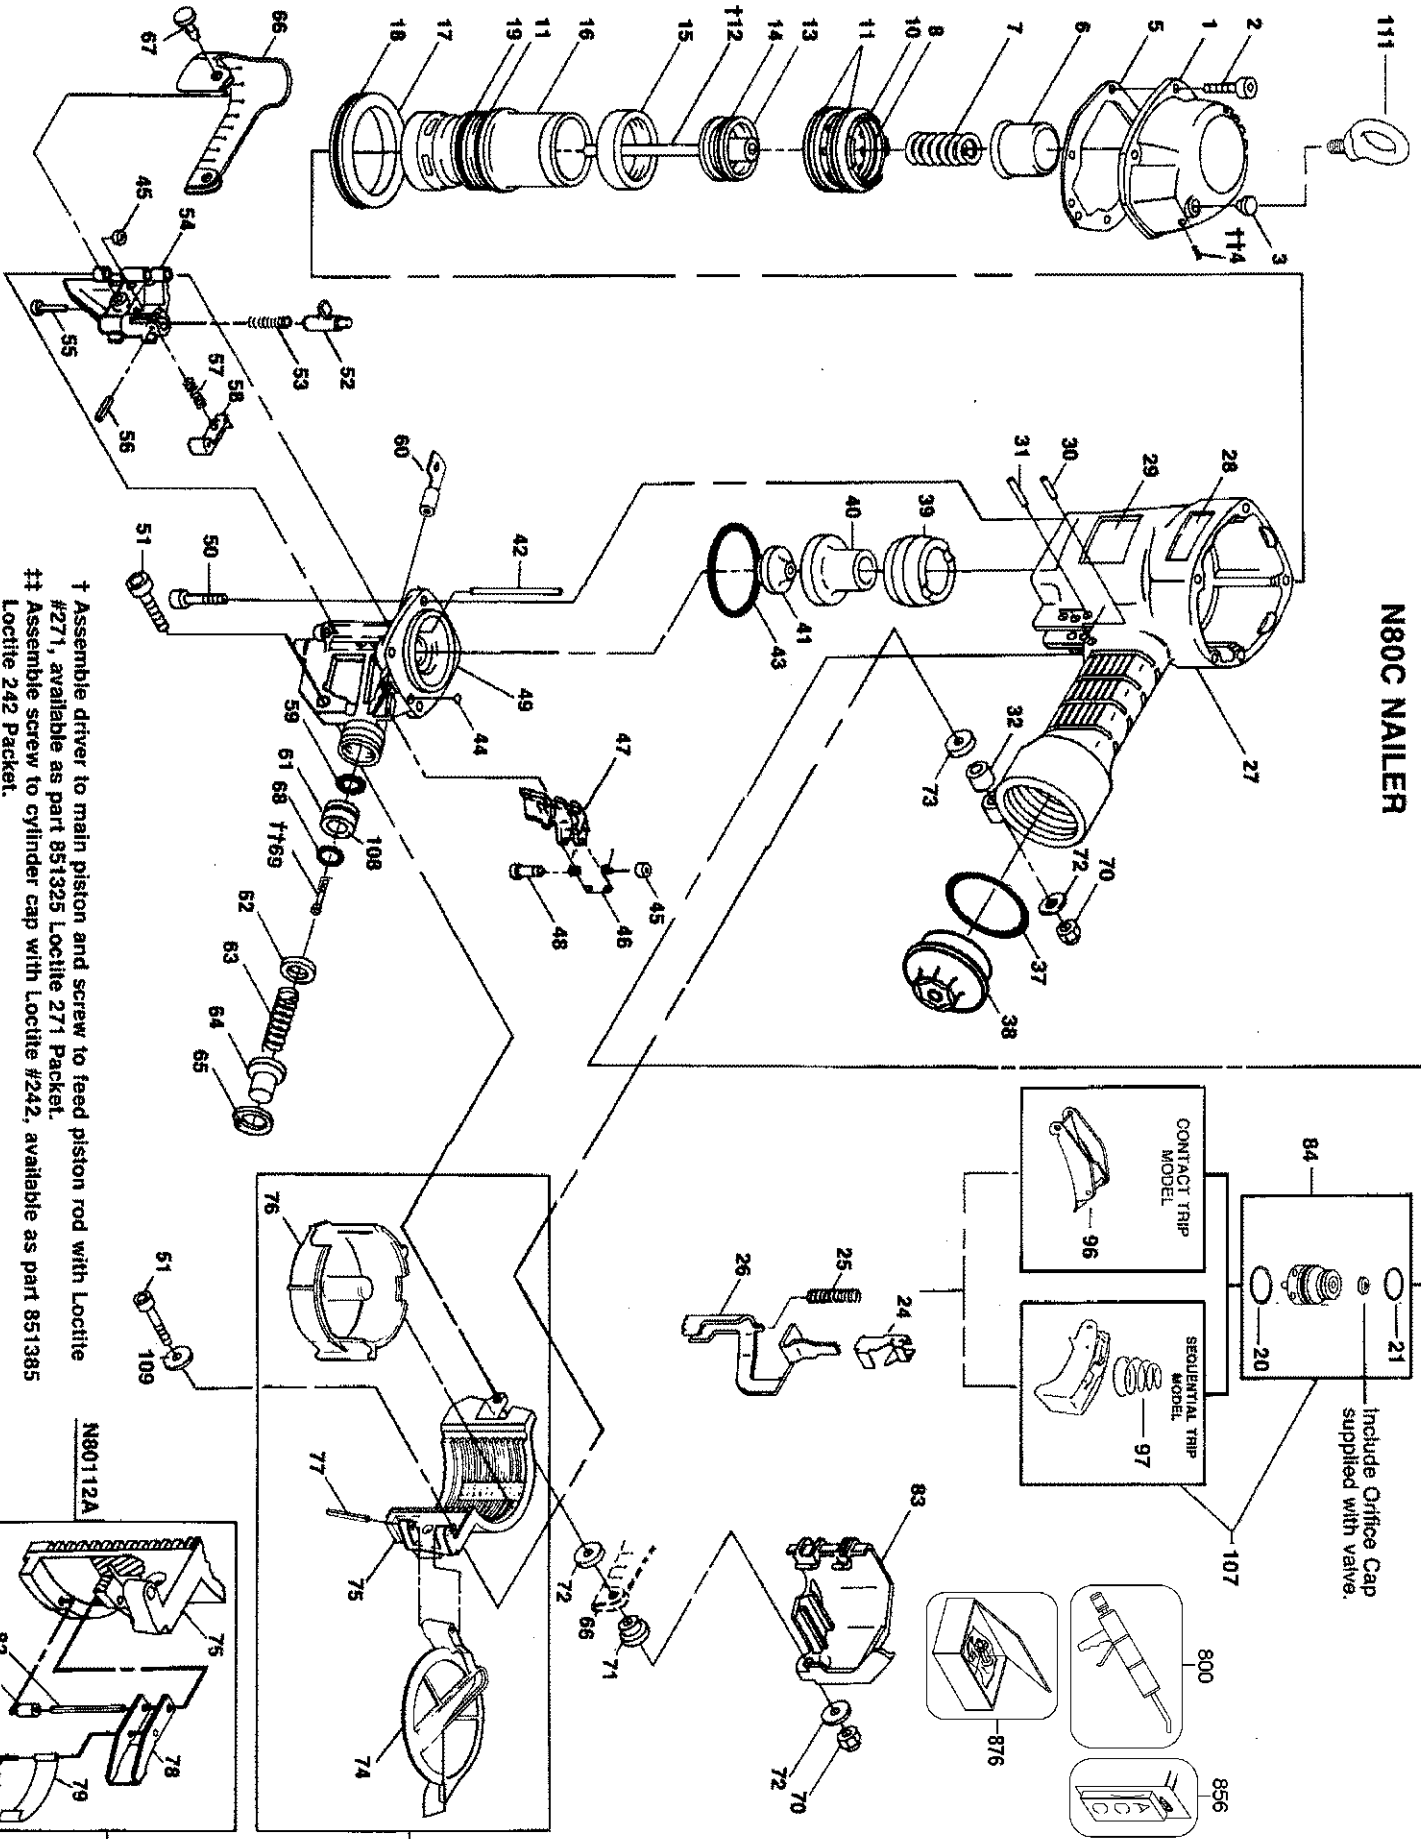

N80C NAILER

Include Office Cap supplied with valve.

† Assemble driver to main piston and screw to feed piston rod with Loctite #271, available as part 851325 Loctite 271 Packet.
 †† Assemble screw to cylinder cap with Loctite #242, available as part 851385 Loctite 242 Packet.

Parts List for N80CB-1 Type 0

Item Number	Part Number	Description	Qty Required
30	TVA6	KIT-TRIGGER VALVE	1
31	000000-00	No Longer Available	1
32	N70143	BUSHING-RUBBER	1
37	MRG049431	O-RING-2.343X.118	1
38	000000-00	No Longer Available	1
39	N70156	BUMPER - A	1
40	N70157	BUMPER - B	1
41	N80130	DRIVER GUIDE	1
42	N80125	PIN-SPECIAL	1
43	MRG053515	O-RING-2.106X.059	1
44	MRG004216	O-RING-.165X.063	1
45	854004	WASHER-RUBBER-7	1
46	N80120	SPRING-TORSION	1
47	N80119	PAWL-FEED	1
48	N50087	PIN-SPECIAL(STEP)	1
49	000000-00	No Longer Available	1
50	MSC8125-28	SCREW-SHCS M8X28	1
51	MSC6100-40	SCREW-SOC. HD. CAP M	1
52	N70150	LATCH DOOR	1
53	854013	SPRING,CMPRSN.	1
54	N80126	DOOR	1
55	N70140	PIN-SPECIAL(STEP)	1
56	MPG030012	PIN SPRING	1
57	854011	COMPRESSION SPRING	1
58	000000-00	No Longer Available	1
59	MRG009824	O-RING-.386X.094	1
60	N80121	ROD-FEED PISTON	1