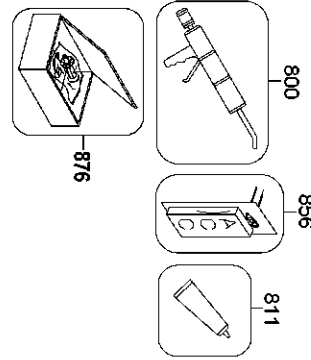

N80C NAILER

Include Office Cap supplied with valve.

† Assemble driver to main piston and screw to feed piston rod with Loctite #271, available as part 851325 Loctite 271 Packet.
 †† Assemble screw to cylinder cap with Loctite #242, available as part 851385 Loctite 242 Packet.

N80112A

N80114A

Parts List for N80CB-1 Type 0

Item Number	Part Number	Description	Qty Required
1	000000-00	No Longer Available	1
2	MSC6100-25	SCREW-SHCS-M6X1.00X2	4
3	000000-00	No Longer Available	1
4	000000-00	No Longer Available	1
5	N70118	SEAL-CYLINDER CAP	1
6	N70153	PISTON STOP	1
7	854015	COMPRESSION SPRING	1
8	MRG041630	O-RING-1.638X.118	1
10	N80337	HEAD VALVE PISTON	1
11	851438	O-RING-2.236X.115	2
12	N80157A	DRIVER-PISTON ASSY.	1
13	N70133	PISTON-MAIN	1
14	851439	O-RING-1.689X.190	1
15	N70155	SEAL-CYLINDER	1
16	000000-00	No Longer Available	1
17	N70154	RING CYLINDER	1
18	MRG084431	O-RING-3.323X.122	1
19	000000-00	No Longer Available	1
20	86459	O-RING	1
21	MRG019824	O-RING-.780X.094	1
22	MRG002514	O-RING-.098X.055	1
24	N70145	GUIDE-ARM	1
25	N80132	SPRING-CONTACT ARM	1
26	N80127	ARM-CONTACT-SERRATED	1
27	000000-00	No Longer Available	1
28	000000-00	No Longer Available	1
29	000000-00	No Longer Available	1