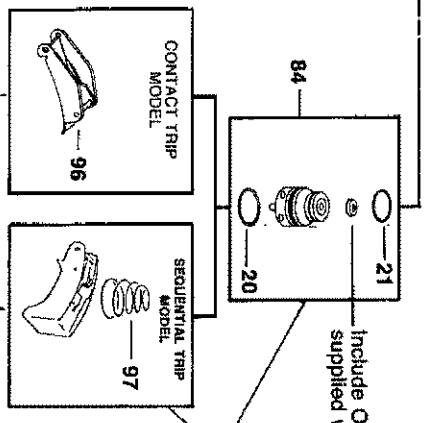

N80C NAILER

Include Office Cap supplied with valve.

† Assemble driver to main piston and screw to feed piston rod with Loctite #271, available as part 851325 Loctite 271 Packet.
 †† Assemble screw to cylinder cap with Loctite #242, available as part 851385 Loctite 242 Packet.

N80112A

N80114A

Parts List for N80CB-1 Type 0

Item Number	Part Number	Description	Qty Required
1	000000-00	No Longer Available	1
2	MSC6100-25	SCREW-SHCS-M6X1.00X2	4
3	000000-00	No Longer Available	1
4	000000-00	No Longer Available	1
5	N70118	SEAL-CYLINDER CAP	1
6	N70153	PISTON STOP	1
7	854015	COMPRESSION SPRING	1
8	MRG041630	O-RING-1.638X.118	1
10	N80337	HEAD VALVE PISTON	1
11	851438	O-RING-2.236X.115	2
12	N80157A	DRIVER-PISTON ASSY.	1
13	N70133	PISTON-MAIN	1
14	851439	O-RING-1.689X.190	1
15	N70155	SEAL-CYLINDER	1
16	000000-00	No Longer Available	1
17	N70154	RING CYLINDER	1
18	MRG084431	O-RING-3.323X.122	1
19	000000-00	No Longer Available	1
20	86459	O-RING	1
21	MRG019824	O-RING-.780X.094	1
22	MRG002514	O-RING-.098X.055	1
24	N70145	GUIDE-ARM	1
25	N80132	SPRING-CONTACT ARM	1
26	N80127	ARM-CONTACT-SERRATED	1
27	000000-00	No Longer Available	1
28	000000-00	No Longer Available	1
29	000000-00	No Longer Available	1