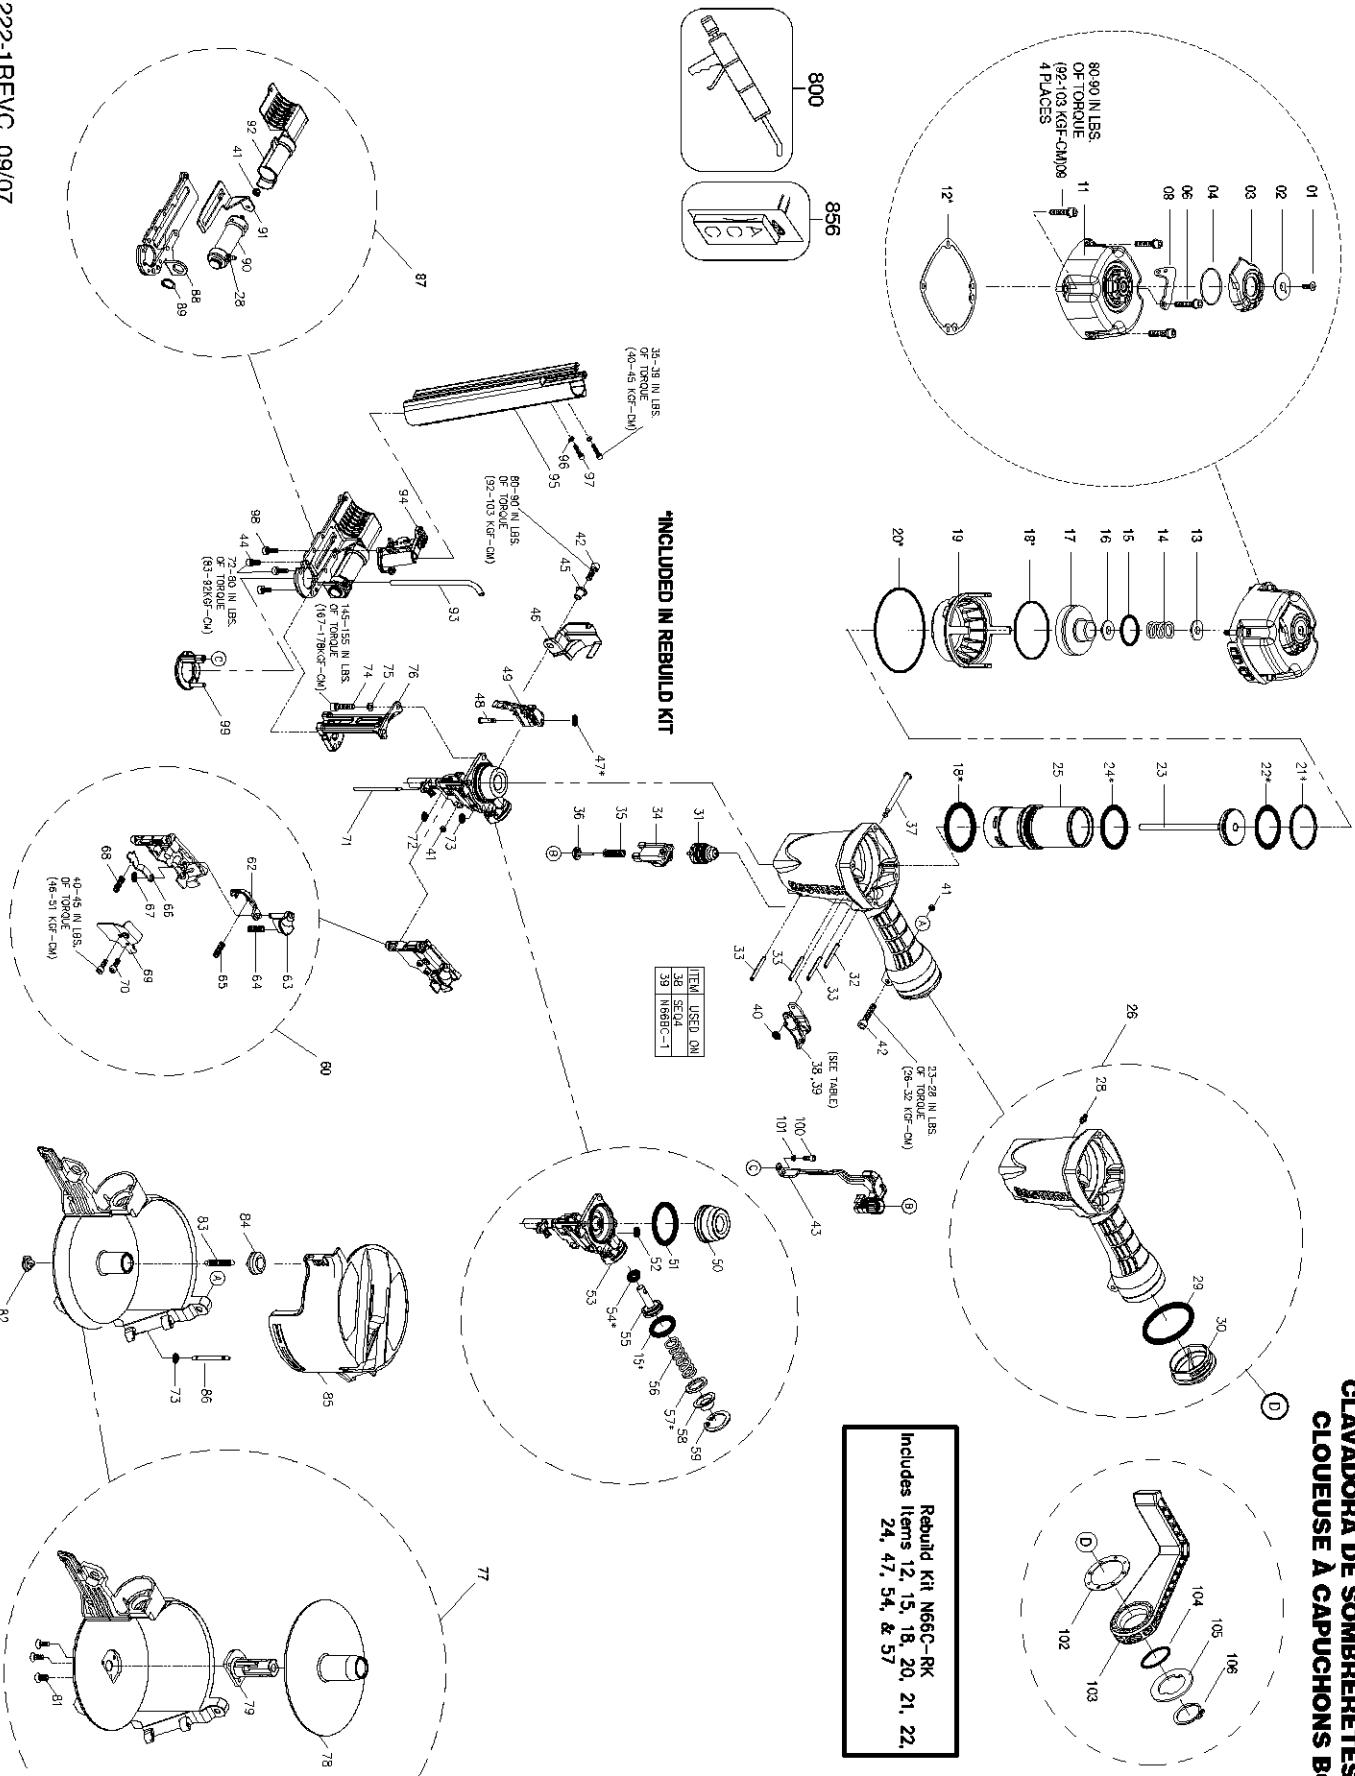

# N66BC

**BOSTITCH CAP NAILER  
CLAVADORA DE SOMBRERETES BOSTITCH  
CLOUSEUSE À CAPUCHONS BOSTITCH**

**Rebuild Kit N66C-RK**  
Includes Items 12, 15, 18, 20, 21, 22,  
24, 47, 54, & 57

**\*INCLUDED IN REBUILD KIT**

ITEM	USED ON
38	SEE 24
39	REB6C-1

## Parts List for N66BC-1 Type 0

Item Number	Part Number	Description	Qty Required
1	174041	SCREW-SFHCS-M4X0.7X1	1
2	174042	SPACER-EXHAUST COVER	1
3	174043	COVER-EXHAUST	1
4	174044	O-RING-41.0MMX1.78MM	1
6	175554	SCREW-SHCS-M5X0.80X3	1
8	P3186300565	MAGAZINE HANGER	1
9	175554	SCREW-SHCS-M5X0.80X3	4
11	G5400700	DEFLECTOR UNIT	1
12	174050	GASKET-FRAME/DEFLECT	1
13	174049	SEAL-DEFLECTOR	1
14	174051	SPRING-COMPRESSION	1
15	174053	O-RING-20.8MMX2.4MM	1
16	174052	WASHER-SPECIAL	1
17	174054	PISTON-HEAD VALVE	1
18	86460	O-RING	1
19	174057	COLLAR-CYLINDER SLEE	1
20	174056	O-RING-66.5MMX2.0MM	1
21	P2320006600	SEAL RING	1
22	S06S003600	O-RING	1
23	G0315900	DRIVER ASSEMBLY	1
24	174058	O-RING-45.5MMX2.0MM	1
25	P2322001100	CYLINDER	1
26	G7001300	FRAME UNIT	1
28	P1716102300	AIR FITTING	1
29	174067	O-RING-45.7MMX2.62MM	1
30	P3490000540	END CAP	1
31	TVA6	KIT-TRIGGER VALVE	1

## Parts List for N66BC-1 Type 0

Item Number	Part Number	Description	Qty Required
32	174070	PIN-SPRING-M3X22MM	1
33	174071	PIN-SPRING-M3X30MM	1
34	P2840002766	SAFETY GUIDE	1
35	P2325202662	SPRING	1
36	P2845203062	SPRING HOLDER	1
37	174062	STEPPED PIN	1
38	SEQ4	KIT	1
39	CNTK1	KIT-CONTACT TRIP CON	1
40	174073	O-RING	1
41	174065	NUT-NYLON LOCK-M5X0.	1
42	1A105201	HEX SOC.HD.BOLT	1
43	G4007500	ASSEMBLY-CONTACT ARM	1
44	S0110510101	HEX.SOC.HD.BOLT	2
45	P2325205662	MAGAZINE SPACER	1
46	P3130000566	GUARD	1
47	S06A000500	O-RING	1
48	P2325207562	SPRING PIN	1
49	G7600200	ASSEMBLY-FEED JAW/CO	1
50	174075	BUMPER-PISTON STOP	1
51	851483-S	O-RING	1
52	S06P000400	O-RING	1
53	P2840001065	NOSE	1
54	S06P000900	O-RING	1
55	P2325504962	FEED PISTON	1
56	P2325205062	SPRING	1
57	P2322005100	FEED PISTON BUMPER	1
58	P2325205262	FEED PISTON COVER	1