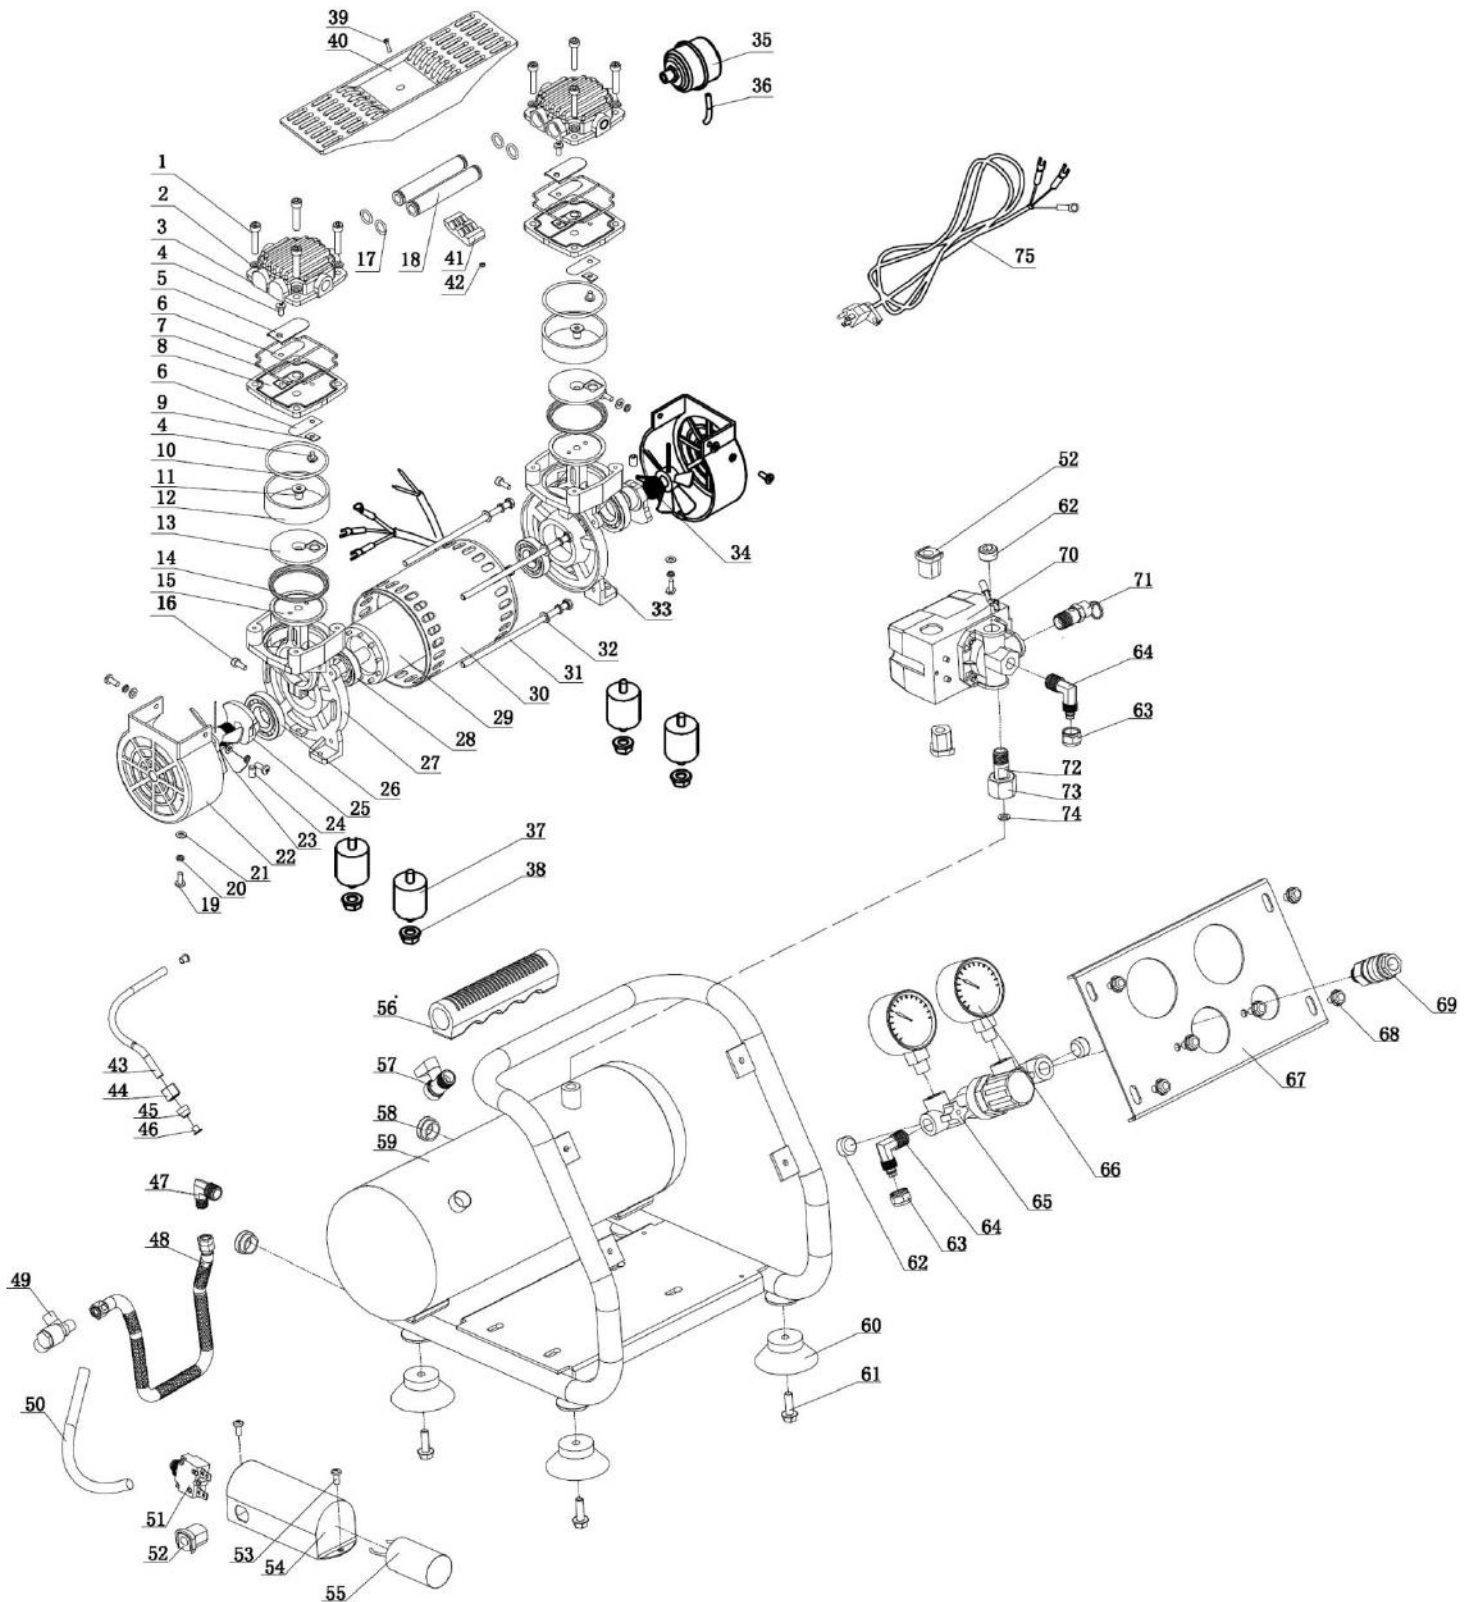

## ELECTRIC TOOL PARTS LIST

■ AIR COMPRESSOR  
Model EC 28M

2017 • 11 • 30  
(E1)

## PARTS

EC28M

ITEM NO.	CODE NO.	DESCRIPTION	NO. USED	REMARKS
01	889233	Head Bolt Screw	8	
02	889234	Head bolt washer	8	
03	889235	Cylinder Head	2	
04	889236	Valve Limiter Screw	4	
05	889237	Valve Limiter	2	
06	889238	Valve	4	
07	889239	Head gasket	2	
08	889240	Valve plate	2	
09	889241	Valve clamp	2	
10	889242	Cylinder to Valve Plate O	2	
11	889243	Piston screw	2	
12	889244	Cylinder	2	
13	889245	Piston Cap	2	
14	889246	Teflon Ring	2	
15	889247	Connecting Rod	2	
16	889248	Connecting Rod Screw	2	
17	889249	O-ring	4	
18	889250	Crossover Tube	2	
19	889251	Fan Guard Screw	6	
20	889252	Ground Symbol	1	
21	889253	Fan 1 (Black)	1	
22	889254	Fan Guard	2	
23	889255	Fan Guard	1	
24	889256	Fan Screw	2	
25	889257	Counter Weight Crank	2	
26	889258	Bearing	2	
27	889259	Left Crankcase	1	
28	889260	Bearing	2	
29	889261	Motor Rotor	1	
30	889262	Motor Stator	1	
31	889263	Through Bolt	4	
32	889264	Flat washer	4	
33	889265	Right Crankcase	1	
34	889266	Spring	2	
35	889267	Air Filter	1	
36	889268	Filter Pipe	1	
37	889269	Isolator	4	
38	889270	Nut	4	
39	889271	Head Cover Screw	1	
40	889272	Head cover	1	
41	889273	Head cover clamp	1	
42	889274	Head cover clamp screw	2	
43	889275	Nylon Unloading Pipe	1	
44	889276	Ferrell Nut	1	
45	889277	Lining	1	
46	889278	Ferrell	2	
47	889279	Elbow	1	
48	889280	Discharge Tube	1	
49	889281	Check Valve	1	
50	889282	Nylon Tube	1	
51	889283	Capacitor Rod	1	
52	889284	Power Cord Isolator	3	
53	889285	Capacitor Cover Screw	2	
54	889286	Capacitor Cover	1	
55	889287	Capacitor	1	
56	889288	Grip	1	
57	889289	Ball Valve	1	
58	889290	Frame Plug	2	
59	889291	Tank	1	
60	889292	Foot	4	