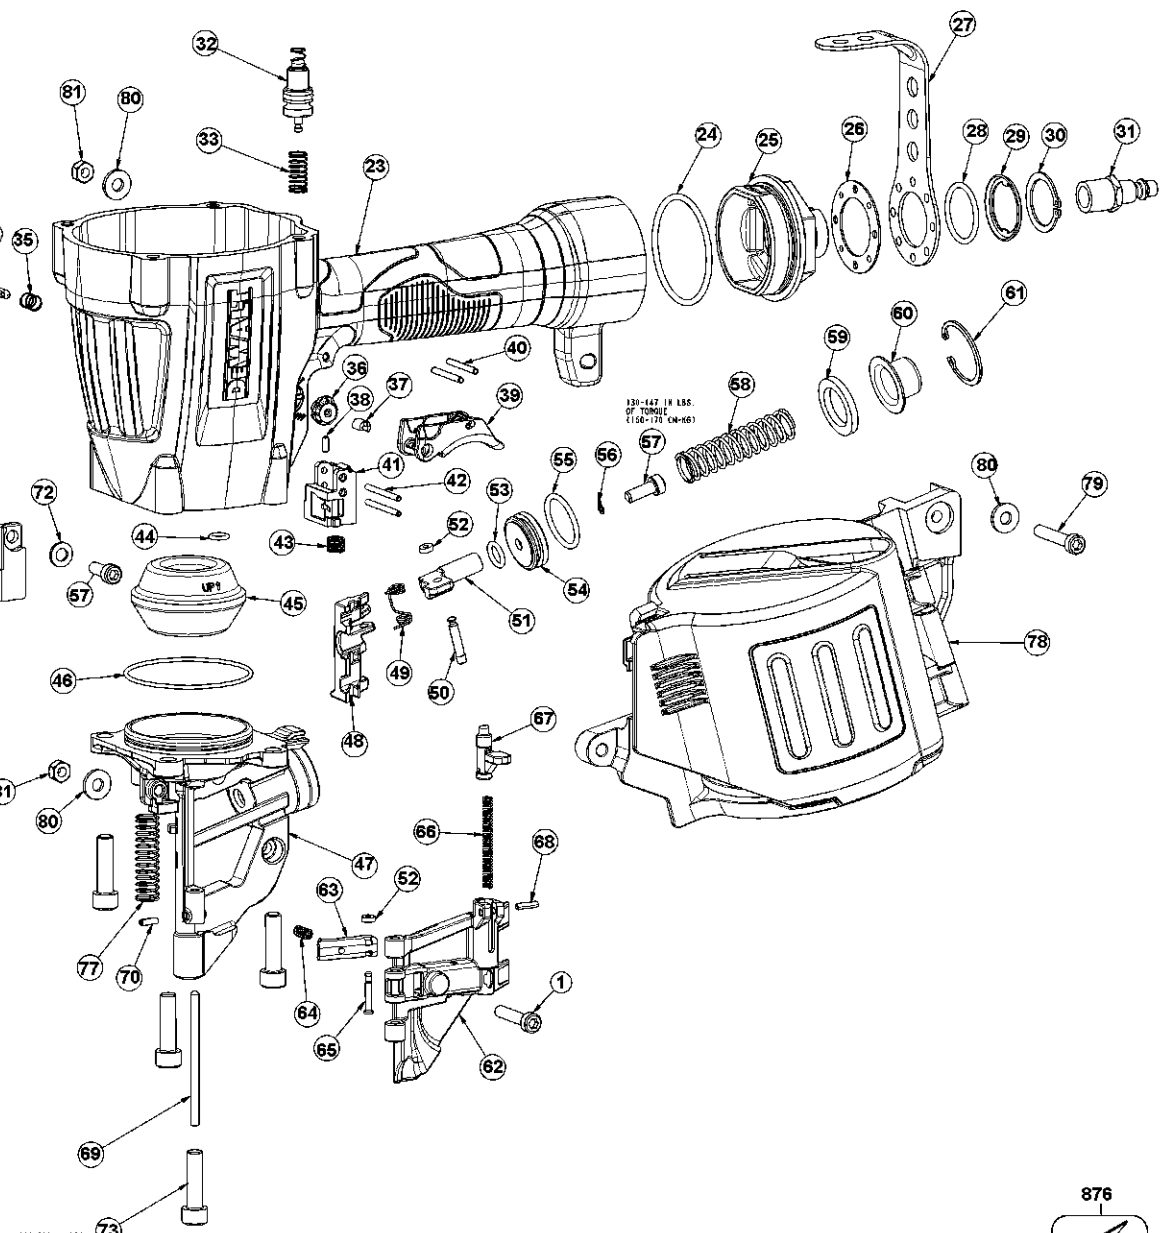

130-147 IN LBS.
OF TORQUE
(150-170 CM-HG)

Parts List for DWF83C Type 0

Item Number	Part Number	Description	Qty Required
1	MSC6100-30	SCREW-SHCS-M6X1.00X3	5
2	9R208315	CAP	1
3	9R208267	EXHAUST BUTTON	1
4	9R198239	PISTON STOP	1
5	9R198240	EXHAUST SCREW	1
6	9R209104	GASKET	1
7	9R209763	PISTON RING	1
8	850242	O-RING-1.799X.103	1
9	F83C-DK	DRIVER KIT	1
10	9R209130	O-RING 63.70X2.62MM	1
11	9R209131	O-RING 57.75X2.62MM	1
12	9R208325	CYLINDER SEAL	1
13	9R208321	CYLINDER	1
14	9R209157	O-RING 75.10X2.62MM	1
15	9R209132	O-RING 61.10X2.62	1
16	9R209788	CYLINDER BULKHEAD	1
17	9R209133	O-RING 97.5X2.62MM	1
18	9R198280	CHECK SEAL	1
19	9R213407	RING RETAINER	1
20	9R215027	VIBRATION DAMPER	1
21	9R209143	CYLINDER SPRING	1
22	9R208390	BOTTOM RING	1
23	9R208318	FRAME	1
24	9R208337	O-RING 52.00X3.00MM	1
25	9R208324	END CAP	1
26	9R208291	HOOK SEAT PLATE	1
27	9R208290	HOOK	1