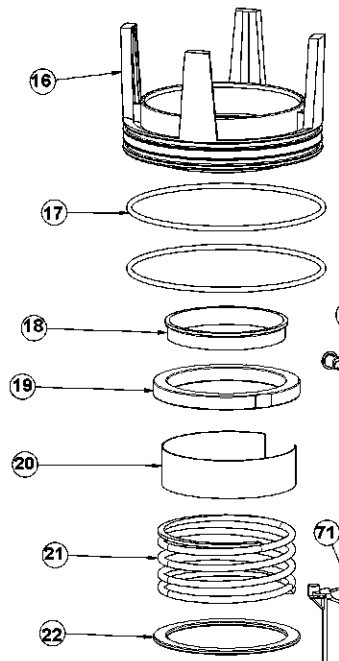

130-147 IN LBS.
OF TORQUE
(150-170 CM-HG)