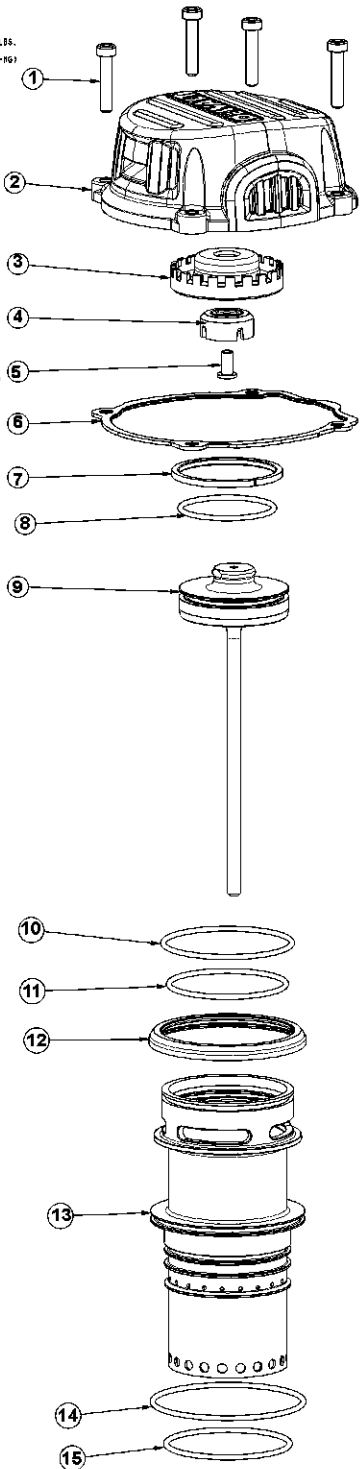

45-55 IN LBS.
OF TORQUE
(52-63 CM-HG)