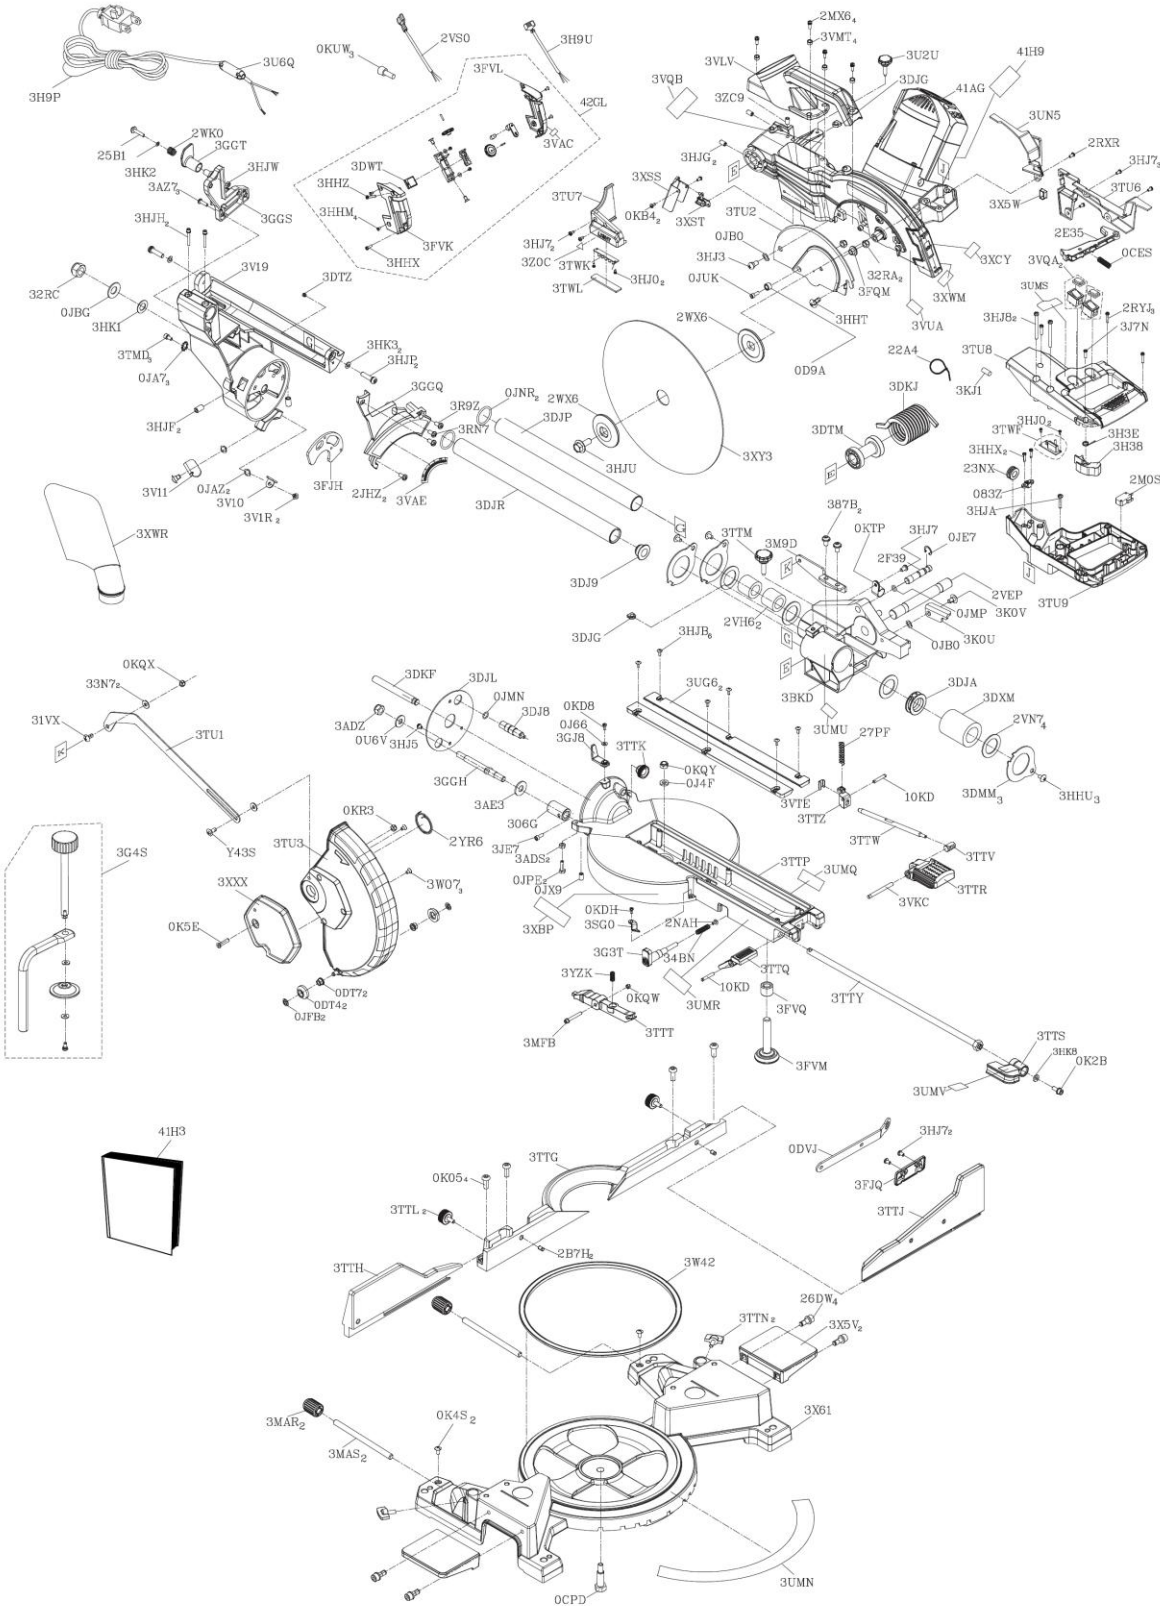

ELECTRIC TOOL PARTS LIST

SLIDE COMPOUND SAW
Model C 10FSHCT

2020 • 10 • 10
(E1)