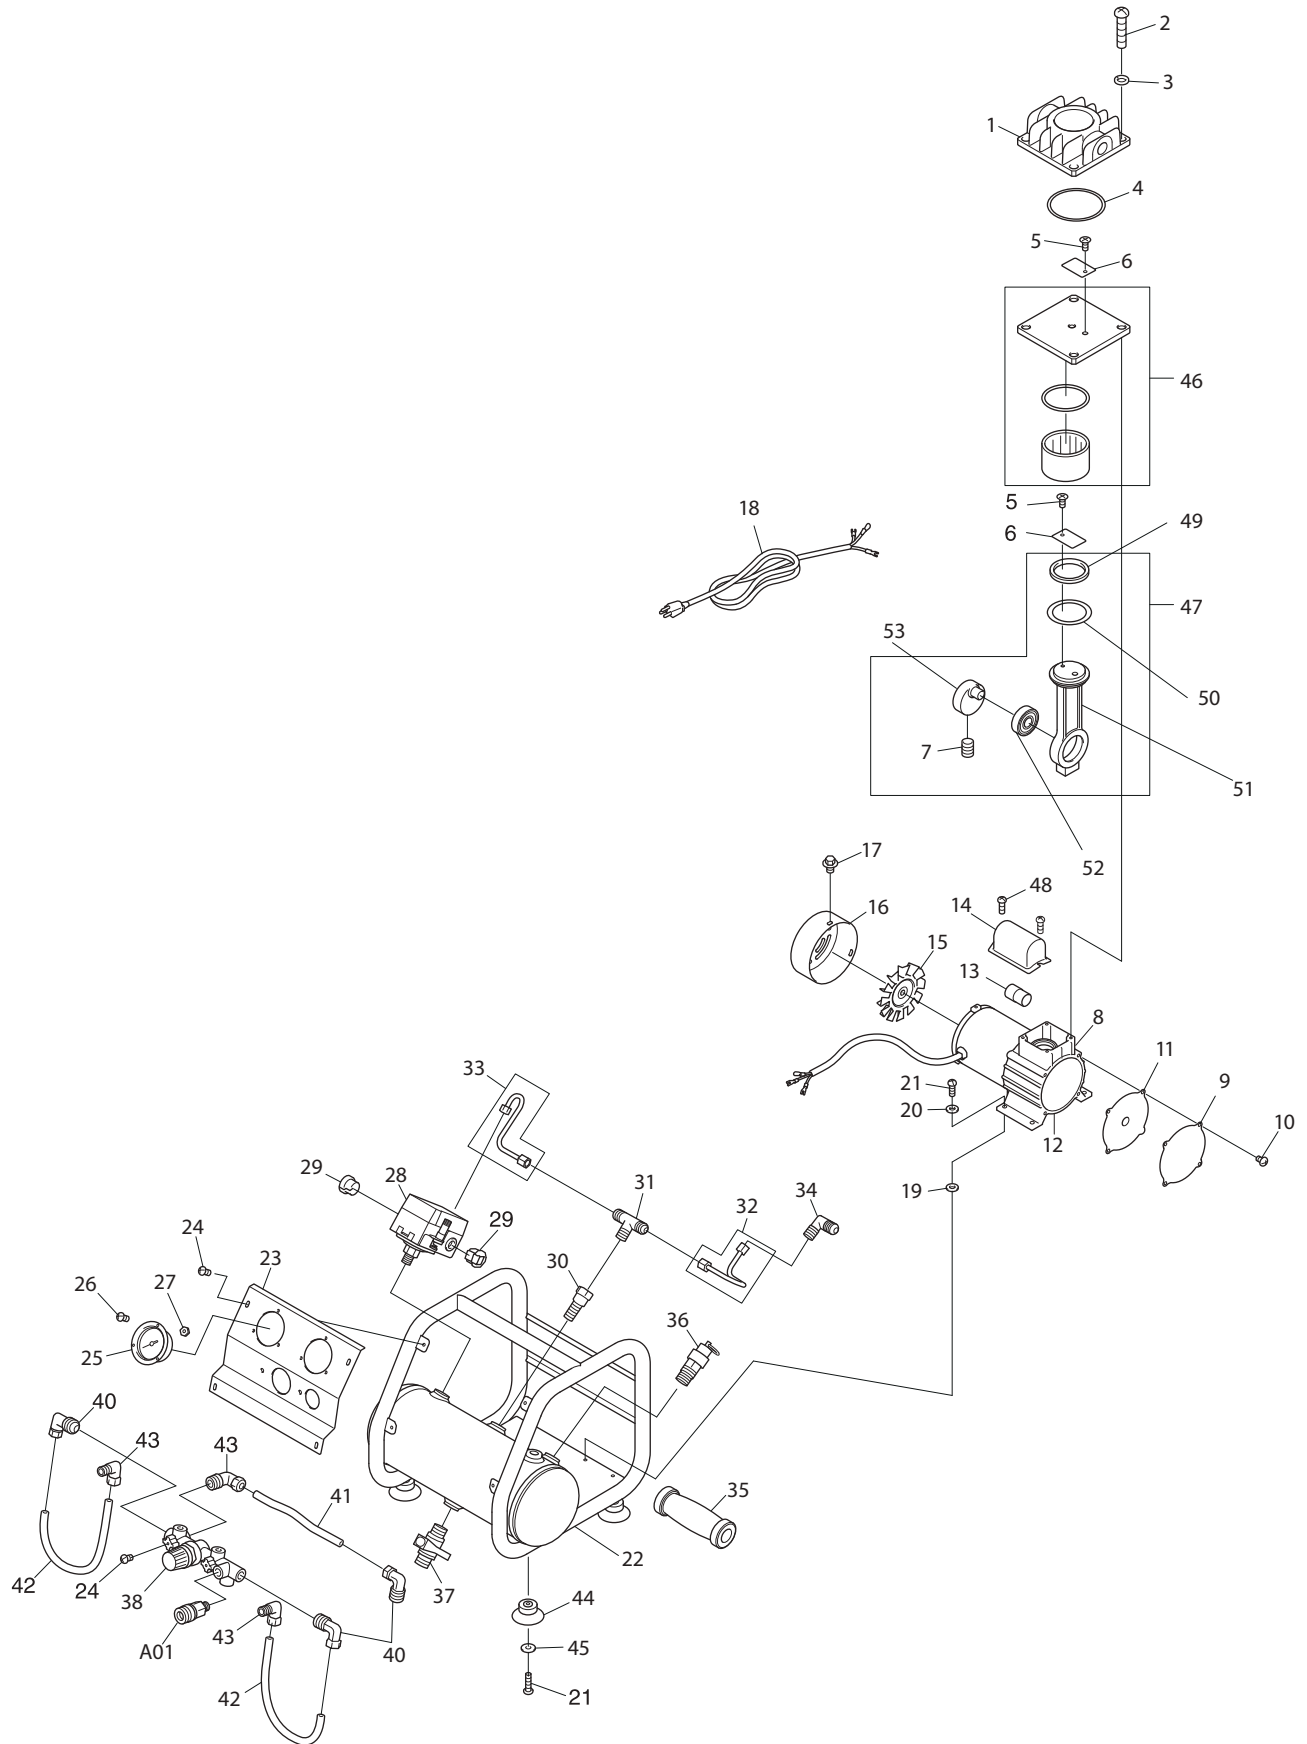

07 - 2014
AC001
1HP PEAK COMPRESSOR

Item No.	Type	Sub	Part No	Description	Qty	Unit
001			101017	CYLINDER HEAD	1	PC.
002			353015	BOLT/CLYLINDER HEAD	4	PC.
003			382002	SPRING WASHER	4	PC.
004			333011	O RING	1	PC.
005			353148	ROUND-HEAD BOLT	2	PC.
006			115004	IN & OUTLET VALVE PLATE	2	PC.
007			356005	IN SIX ANGLE BOLT	1	PC.
008			301023	CRANKCASE	1	PC.
009			304019	CRANKCASE FRONT COVER	1	PC.
010			353021	ROUND-HEAD BOLT	4	PC.
011			215014	FRONT COVER PACKING	1	PC.
012			519091	ELECTRIC MOTOR	1	PC.
		INC.	453092	CABLE WIRE	1	PC.
013			462020	RUN CAPACITOR	1	PC.
014			455020	CAPACITOR COVER	1	PC.
015			431014	RADIATION FAN WITH SCREW	1	PC.
016			432013	MOTOR COVER	1	PC.
017			354006	FLANGE CROSS BOLT	3	PC.
018			452011	POWER CORD	1	PC.
019			384003	PLASTIC WASHER	4	PC.
020			382003	SPRING WASHER	4	PC.
021			353024	ROUND-HEAD BOLT	8	PC.
022			401184	AIR TANK	1	PC.
023			488048	CONTROL PANEL	1	PC.
024			365003	ROUND HEAD BOLT	6	PC.
025			411029	PRESSURE/REGULATOR GAUGE	2	PC.
		INC.	411029-1-01	GLASS LENS	2	PC.
026			353001	PRESSURE GAUGE BOLT	6	PC.
027			371001	HEXAGON NUT	6	PC.
028			412006	PRESSURE SWITCH	1	PC.
029			457005	STAIN RELIEF CLIP	2	PC.
030			409017	CHECK VALVE	1	PC.
031			152101	UNLOADING ELBOW	1	PC.
032			WSS228038E	UNLOADING TUBE ASSEMBLY (1/4")	1	PC.
		INC.	373001	TUBE NUT (Size:13.5mm, Thickness:11.5mm)	1	PC.
		INC.	376001	TUBE NUT (Size:12.5mm, Thickness:10.5mm)	1	PC.
033			228044	UNLOADING TUBE ASSEMBLY (1/4")	1	PC.
		INC.	373001	TUBE NUT (Size:13.5mm, Thickness:11.5mm)	1	PC.
		INC.	376001	TUBE NUT (Size:12.5mm, Thickness:10.5mm)	1	PC.
034			151002	UNLOADING ELBOW	1	PC.
035			435001	RUBBER HANDLE	1	PC.
036			407009	SAFETY VALVE	1	PC.
037			413008	DRAIN COCK	1	PC.
038			410001	REGULATOR	1	PC.
040			151009	UNLOADING ELBOW	3	PC.
041			240024	UNLOADING TUBE	1	PC.
042			240044	UNLOADING TUBE	2	PC.
043			151001	UNLOADING ELBOW	3	PC.
044	2		434002	TANK FOOT (W/O Item No. 21 & No. 45)	4	PC.
045			381021	WASHER, METAL	4	PC.
046			VK001	VALVE KIT	1	PC.
		INC.	-----	EXHAUST VALVE SEAT	1	PC.
		INC.	-----	O RING	1	PC.
		INC.	-----	CYLINDER	1	PC.