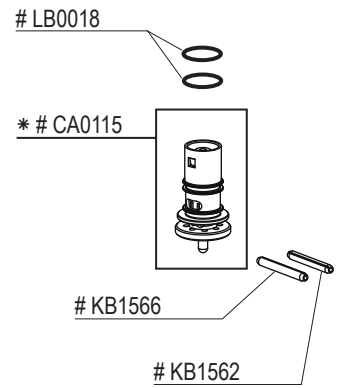

= Contents of YK0444 Kit
= Contents of YK0445 Kit

Tool #
4Z0101N

- Does Not Include O-rings
- No incluye sellos de gomas
- Joints exclus