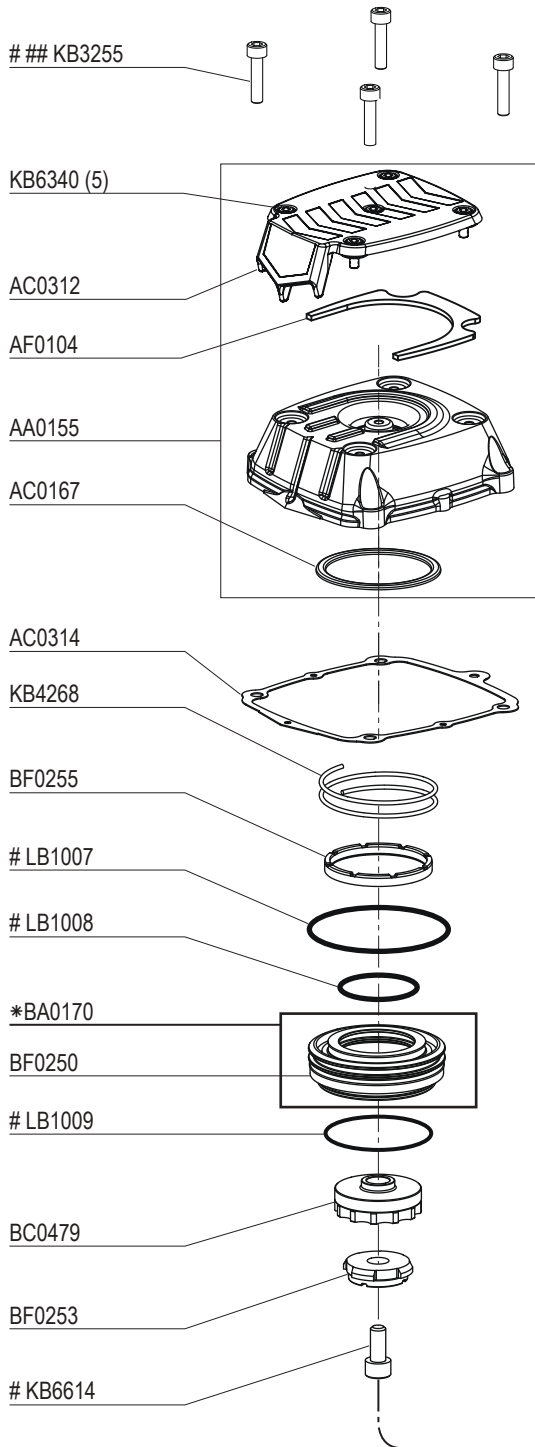

= Contents of YK0444 Kit
= Contents of YK0445 Kit

Tool #
4Z0101N

- Does Not Include O-rings
- No incluye sellos de gomas
- Joints exclus