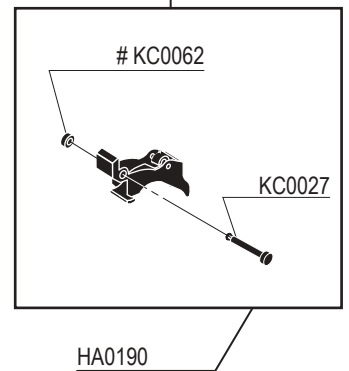

= Contents of YK0444 Kit
= Contents of YK0445 Kit

Tool #
4Z0101N

- Does Not Include O-rings
- No incluye sellos de gomas
- Joints exclus