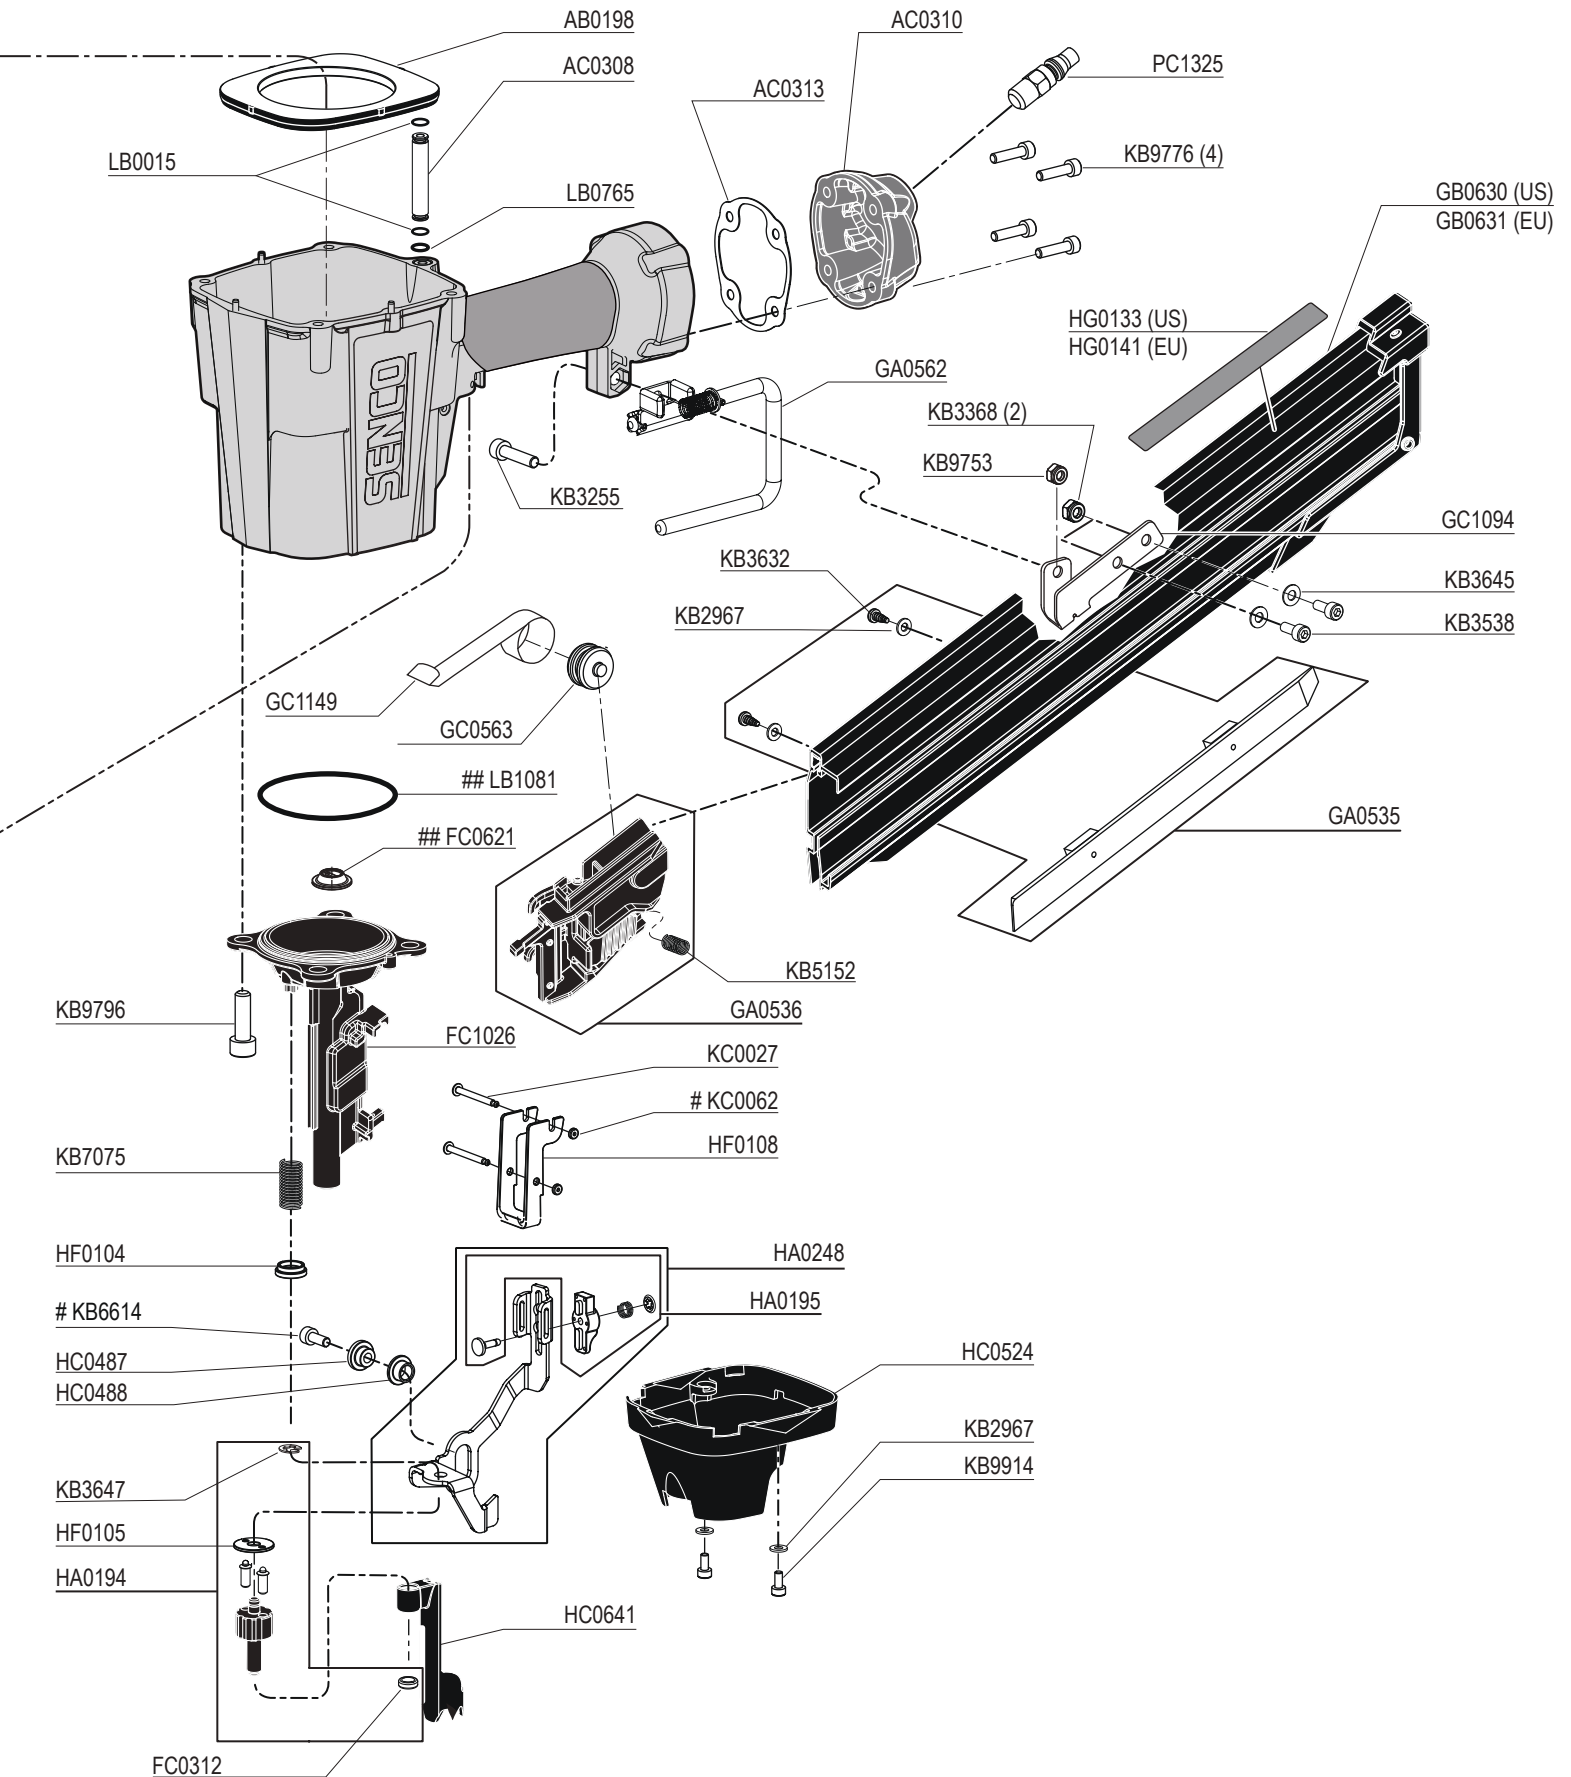

3 1/4" Clipped Head Framing Nailer

FramePro 325XP