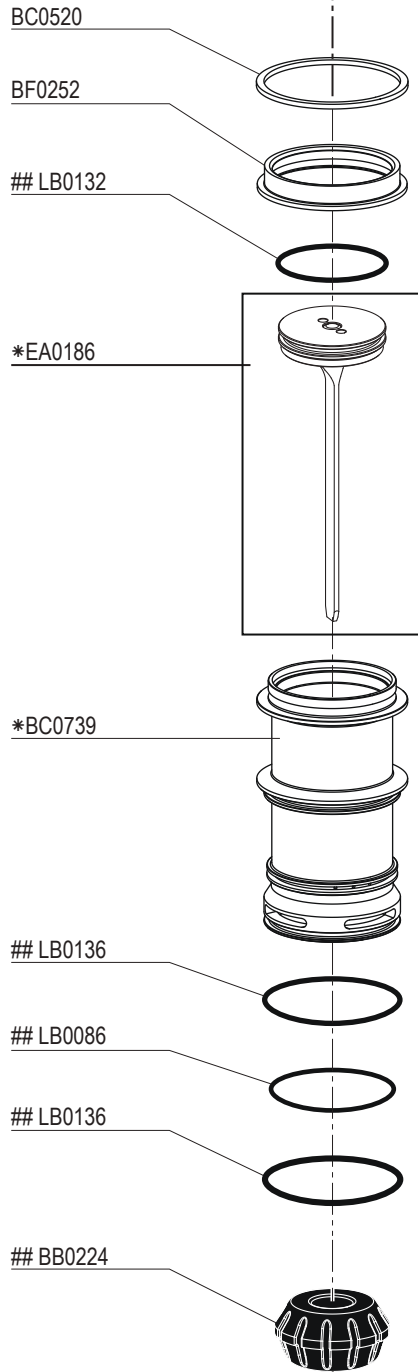

= Contents of YK0444 Kit
= Contents of YK0445 Kit

Tool #
4Z0101N

- Does Not Include O-rings
- No incluye sellos de gomas
- Joints exclus