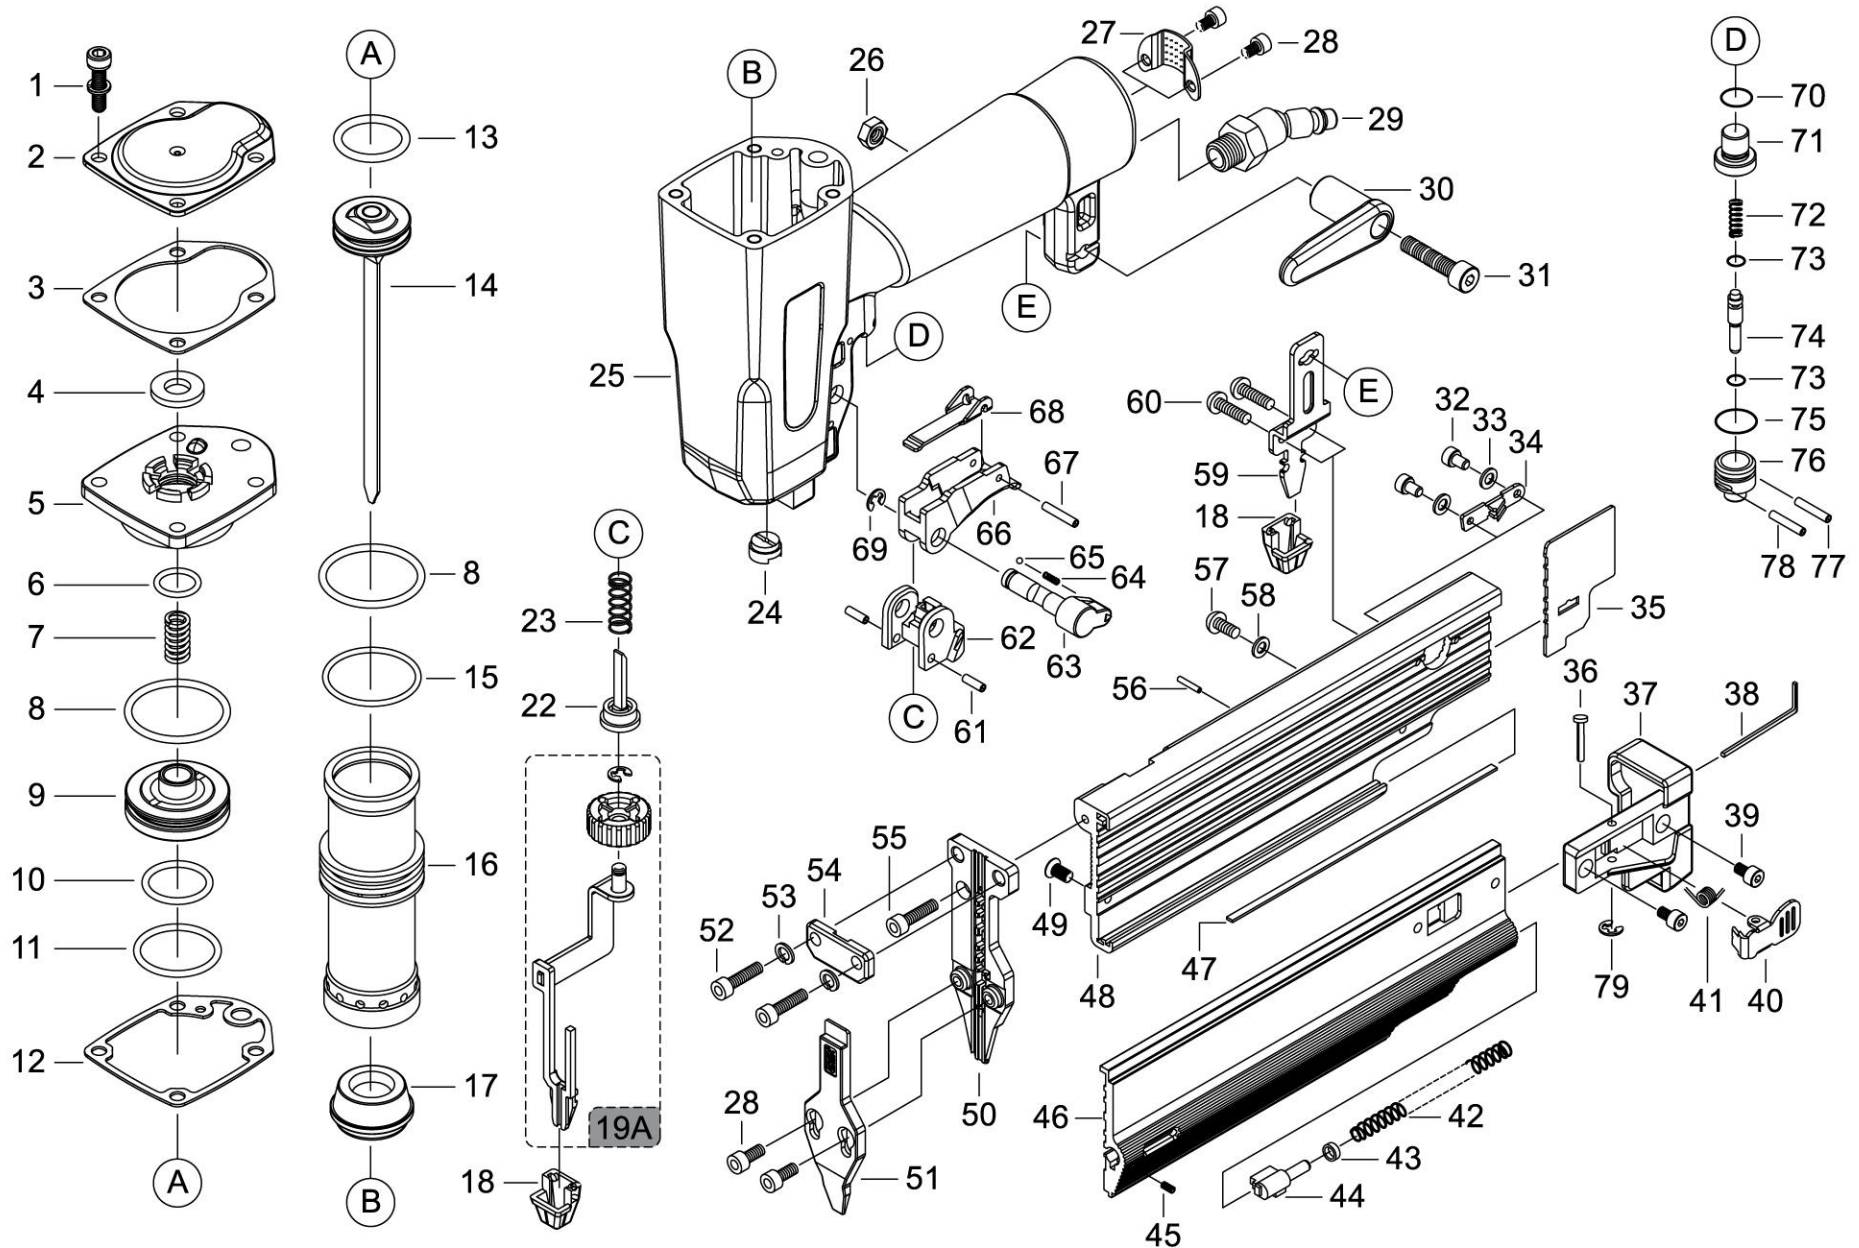

Grex 1850GB

2" 18 Gauge Brad Nailer

EXPLODED DIAGRAM

Grex 1850GB

2" 18 Gauge Brad Nailer

PARTS LIST

No.	Part No.	Description	Qty'
1	99008-01	Hex.Soc.HD.Bolt	4
2	28800	Cap	1
3	28801	Cap Gasket	1
4	28802	Valve Stop	1
5	28803	Cylinder Cap	1
6	96004	O-Ring	1
7	10008	Spring	1
8	96037	O-Ring	2
9	28804	HD.Valve Piston	1
10	96240	O-Ring	1
11	96317	O-Ring	1
12	28805	Cylinder Cap Gasket	1
13	96304	Piston Ram O-Ring	1
14	28806	Piston Ram Assembly	1
15	96250	O-Ring	1
16	28807	Cylinder	1
17	28050	Bumper	1
18	28813	No-Mar Rubber Tip	2
19A	28839	Adjust Wheel with Safety Assembly	1
22	28810	Safety B	1
23	28809	Safety Spring	1
24	10004	Ram Guide	1
25	28808	Gun Body	1
26	92002	Lock Nut	1
27	28822	Rear Exhaust Plate	1
28	99076	Hex.Soc.HD.Bolt	4
29	G1-20M-1	Swivel Air Plug	1
30	63522	Belt Hook	1
31	99022	Hex.Soc.HD.Bolt	1
32	99029	Hex.Soc.HD.Bolt	2
33	97005	Spring Washer	2
34	28823	Bracket	1
35	28825	Pusher	1
36	10460	Pin	1
37	28834	Slider Cap	1
38	70301	Wrench 3mm	1
39	99001	Hex.Soc.HD.Bolt	2
40	28832	Magazine Latch	1
41	28833	Magazine Latch Spring	1

No.	Part No.	Description	Qty'
42	28831	Pusher Spring	1
43	28830	Pusher Spring Seal	1
44	28829	Pusher Shaft	1
45	90032	Hex.Soc.HD.Set.Screw	1
46	28828	Magazine Cover	1
47	28827	Steel Rail	1
48	28826	Magazine	1
49	88008	Hex.Soc.But.HD.Screw	1
50	28816	Nose Guide Plate	1
51	28815	Nose Cover Plate A	1
52	99006	Hex.Soc.HD.Bolt	2
53	97002	Spring Washer	2
54	28814	Nose Cover Plate B	1
55	99003	Hex.Soc.HD.Bolt	1
56	93037	Spring Pin	1
57	88005	Hex.Soc.But.HD.Screw	1
58	97001	Spring Washer	1
59	28824	Latch Bracket	1
60	88001	Hex.Soc.But.HD.Screw	2
61	90031	Hex.Soc.HD.Set.Screw	2
62	28817	Safety Guide	1
63	28818	Firing Mode Switch	1
64	28819	Firing Mode Switch Spring	1
65	82002	Steel Ball	1
66	28820	Primary Trigger	1
67	93001	Spring Pin	1
68	28821	Secondary Trigger	1
69	95008	E-Ring	1
70	96074	O-Ring	1
71	28835	Trigger Valve	1
72	28836	Trigger Valve Spring	1
73	96010	O-Ring	2
74	28837	Trigger Valve Stem	1
75	96295	O-Ring	1
76	28838	Trigger Valve Guide	1
77	93026	Spring Pin	1
78	93039	Spring Pin	1
79	95003	E-Ring	1