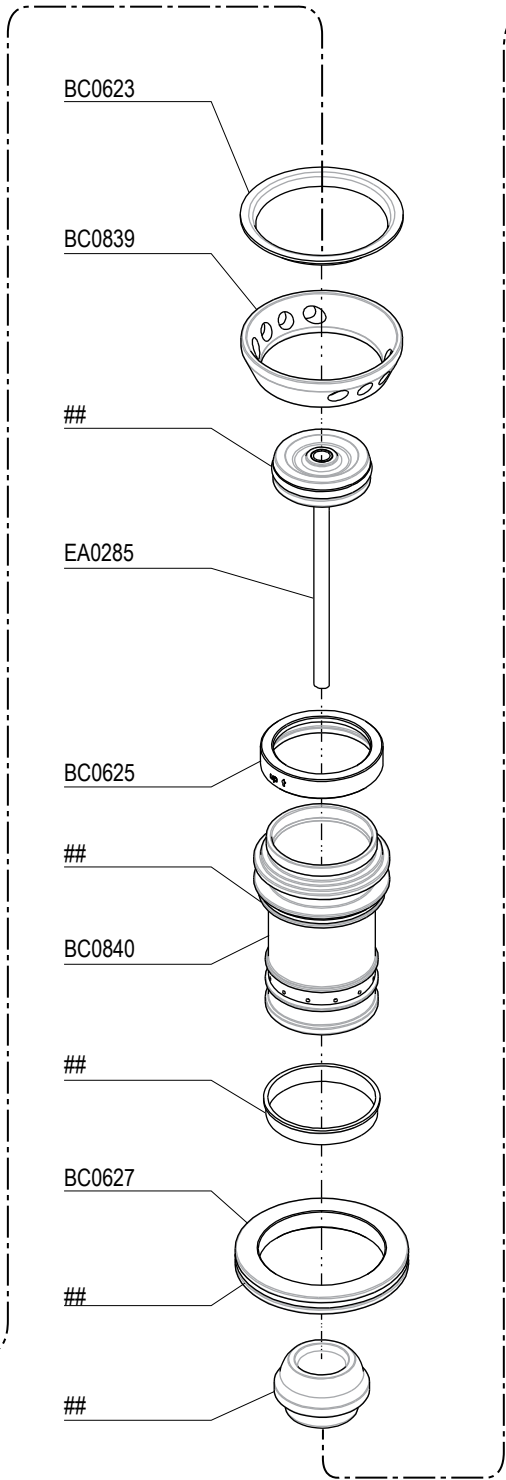

= Contents of YK0869 Repair Kit
= Contents Of YK0824 Repair Kit

Tool #
7L0001N