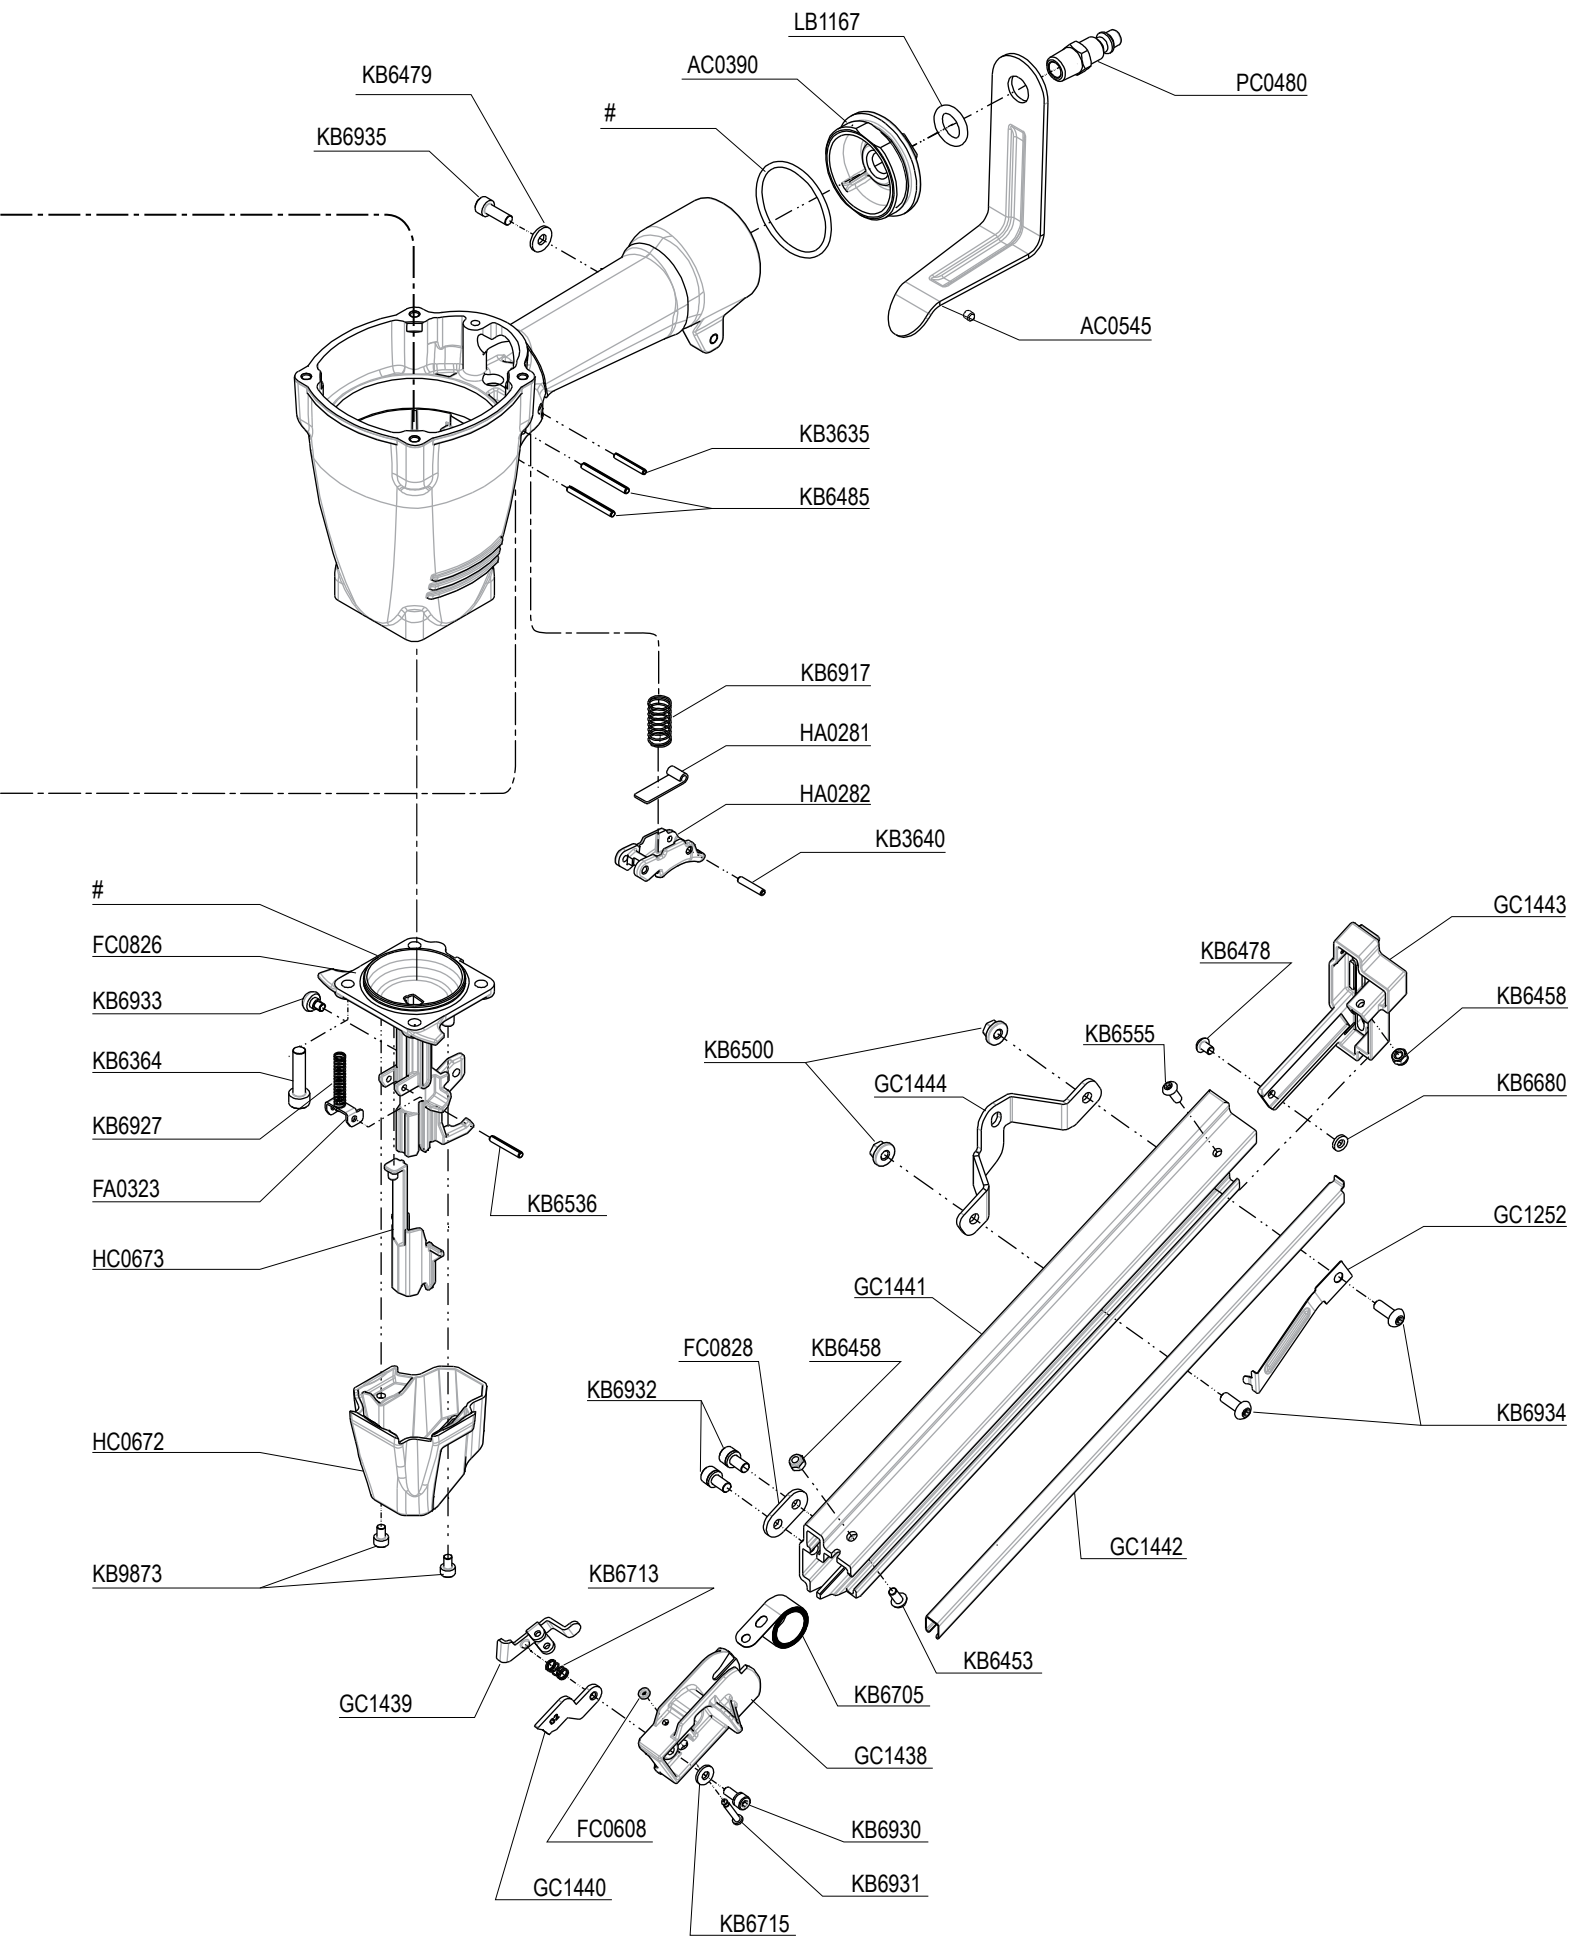

1 1/2" Metal Connector Nailer

JoistPro 150XP