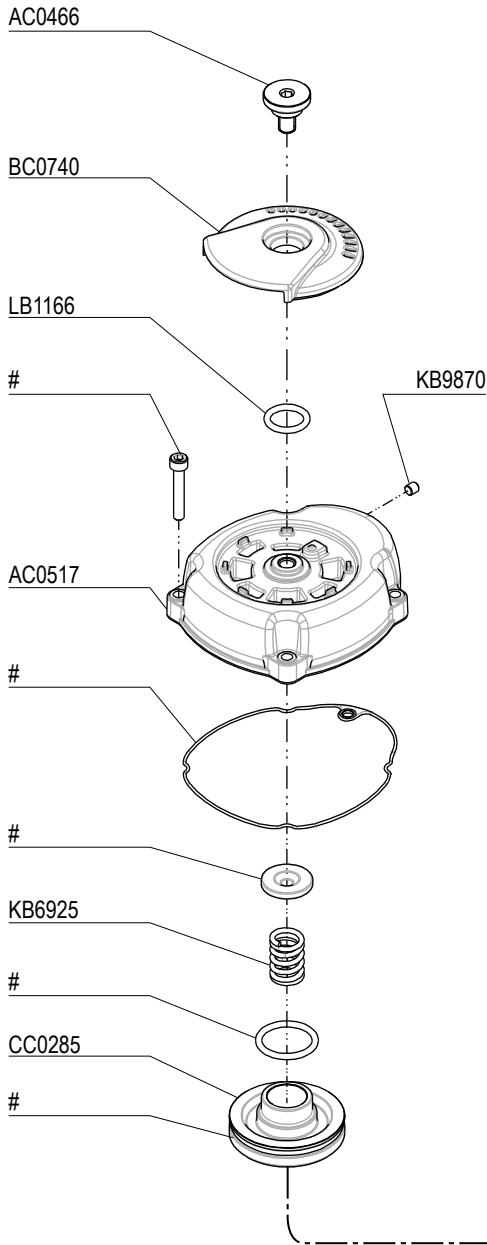

= Contents of YK0869 Repair Kit
= Contents Of YK0824 Repair Kit

Tool #
7L0001N