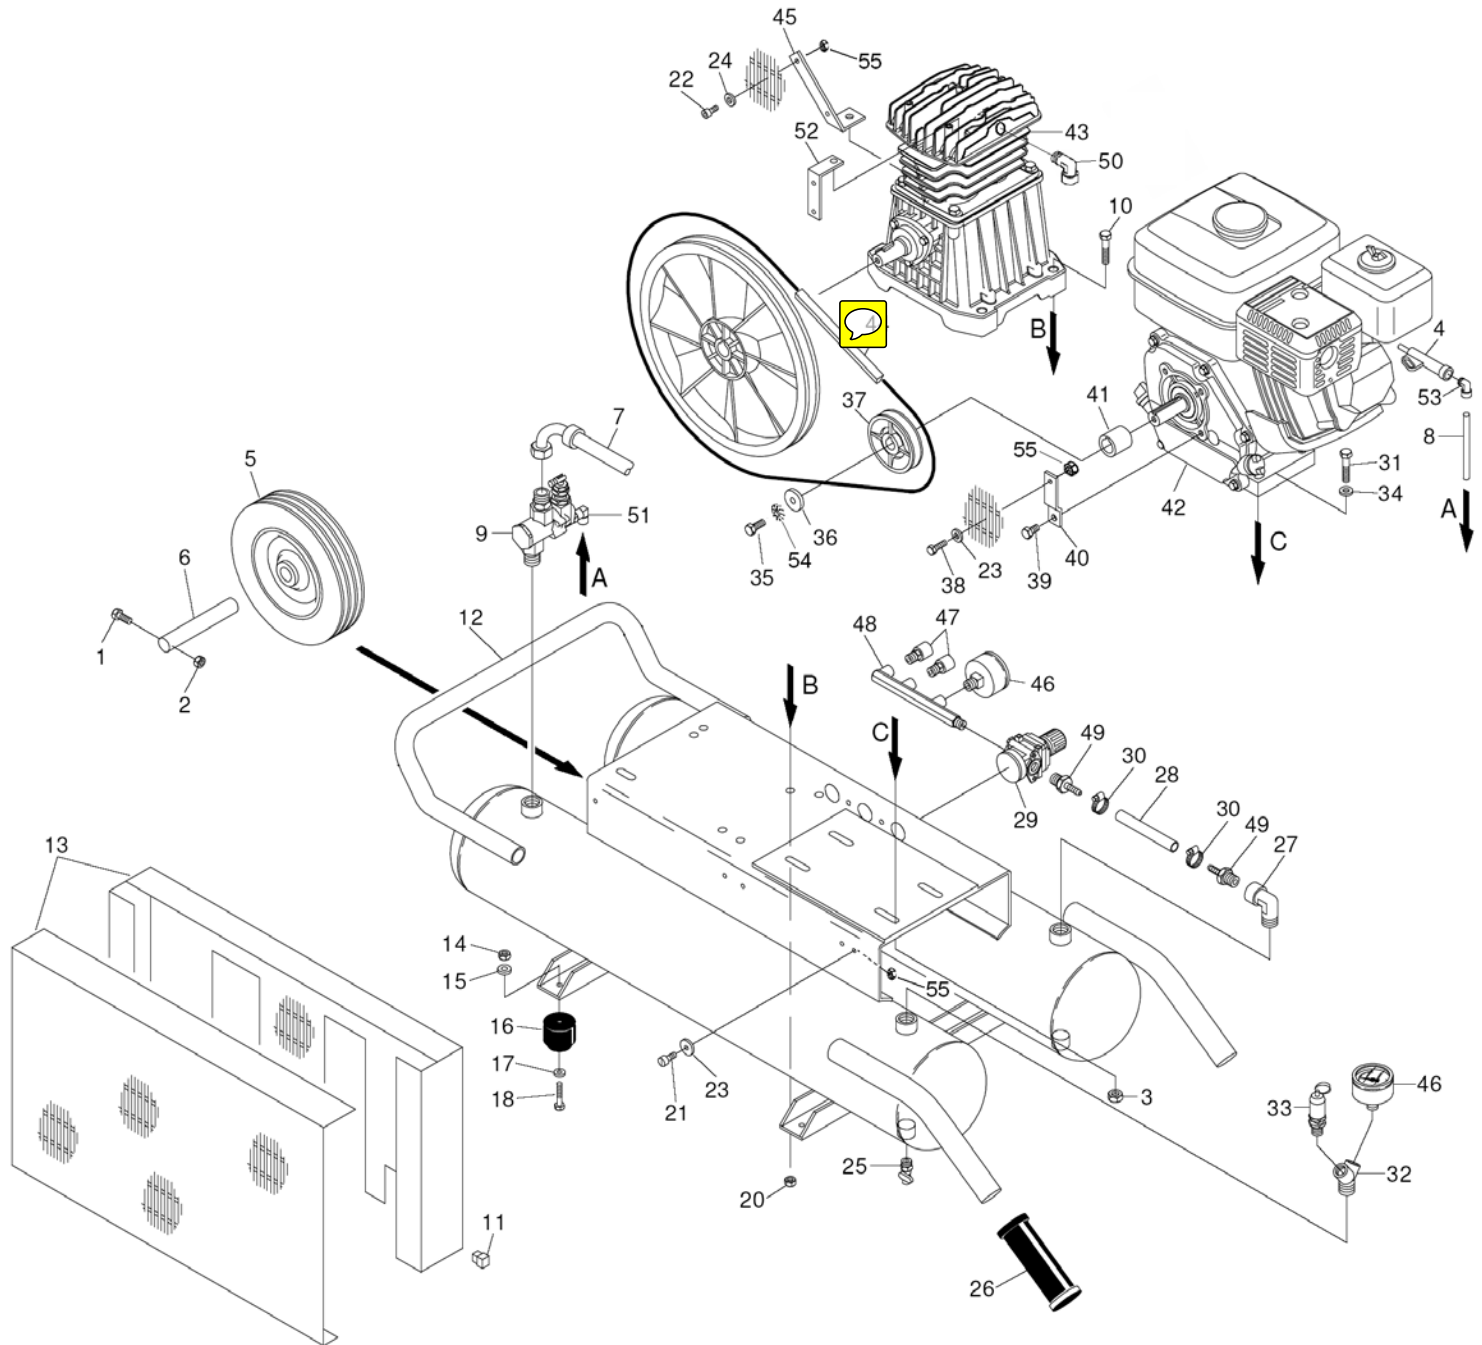

## GAS COMPRESSOR PARTS LIST

■ GAS AIR COMPRESSOR  
Model EC 2510E

2007 • 03 • 29  
(E2)

## Parts List

EC2510E

Item #	Code #	DESCRIPTION NO	USED	Remarks
1	881551	SCREW, (5pcs.)	2	4084130000
2	881401	NUT, (10pcs.)	2	4084410000
3	885557	NUT	4	7020240000
4	885422	PNEUMATIC ACCELERATOR	1	9100710060
5	160616	WHEEL	1	9700000381
6	885424	WHEEL PIN	1	9100710050
7	885425	INFEED TUBE	1	9100710030
8	881675	TUBE	1	4089000019
9	885426	AUTO UNLOADING VALVE	1	9100930120
10	160608	SCREW, (3pcs.)	4	4084110000
11	885427	CLAMP	6	7092010000
12	885428	TANK	1	9700000258
13	885429	BELT GUARD	1	7240260000
14	881401	NUT, (10pcs.)	4	4084410000
15	881419	WASHER, (10pcs.)	4	4084470000
16	881684	RUBBER, (4pcs.)	4	9700000256
17	881573	WASHER, (10pcs.)	4	4084500000
18	881454	SCREW, (5pcs.)	4	4084140000
20	160611	NUT, (5pcs.)	4	4084400000
21	881479	SCREW, (5pcs.)	8	4084270000
22	881479	SCREW, (5pcs.)	1	4084270000
23	881573	WASHER, (10pcs.)	8	4084500000
24	881573	WASHER, (10pcs.)	1	4084500000
25	882610	DISCHARGE TAP	1	7130440000
26	881582	RUBBER HANDLE	1	9100930130
27	881677	JOINT	1	7080010000
28	885431	HOSE	1	6011301008
29	885432	PRESSURE REDUCER	1	9100930140
30	885433	HOSE CLAMP	2	9100710090
31	885434	SCREW, (5pcs.)	4	4084150000
32	885435	JOINT	1	7082140000
33	881652	SAFETY VALVE	1	7192840000
34	160612	WASHER, (10pcs.)	8	4084490000
35	885436	SCREW, (3pcs.)	1	4084190000
36	885437	WASHER	1	7152550000
37	885438	PULLEY	1	9100930150
38	881479	SCREW, (5pcs.)	1	4084270000
39	884424	SCREW, (5pcs.)	1	4084080000
40	885440	PLATE	1	9100710020
41	885441	SPACER	1	9100710070
42	885442	GASOLINE ENGINE	1	7385390000
43	885443	PUMPING UNIT (WITH FLYWHEEL)	1	9700000253
44	885444	BELT, 13X1194MM,1/2X47"	1	7371050000
45	885445	PLATE	1	7457960000
46	885446	PRESSURE GAUGE	2	7110300000
47	885447	JOINT	2	9100640020
48	885448	MANIFOLD	1	9100710080
49	885449	HOSE TAIL FITTING	2	6003703808
50	885450	JOINT	1	7080160000
51	885805	JOINT	1	7080140000

# Pump Section